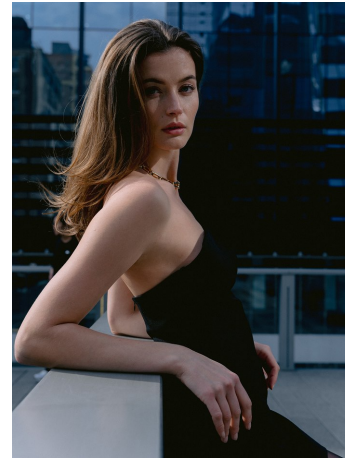

Anna Zaia Height 5'10.5" | 179cm Bust 34" | 86cm Waist 25" | 63cm Hips 35" | 89cm  
Dress 4 US | 34 EU Shoe 9 US | 40 EU Hair Brown Eyes Grey | Blue

Anna Zaia Height 5'10.5" | 179cm Bust 34" | 86cm Waist 25" | 63cm Hips 35" | 89cm  
Dress 4 US | 34 EU Shoe 9 US | 40 EU Hair Brown Eyes Grey | Blue