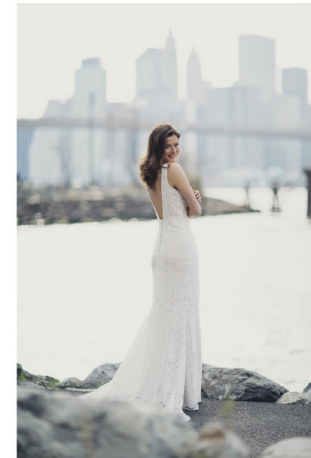

Anna Zaia Height 5'10.5" | 179cm Bust 34" | 86cm Waist 25" | 63cm Hips 35" | 89cm  
Dress 4 US | 34 EU Shoe 9 US | 40 EU Hair Brown Eyes Grey | Blue

Anna Zaia Height 5'10.5" | 179cm Bust 34" | 86cm Waist 25" | 63cm Hips 35" | 89cm  
Dress 4 US | 34 EU Shoe 9 US | 40 EU Hair Brown Eyes Grey | Blue

Anna Zaia Height 5'10.5" | 179cm Bust 34" | 86cm Waist 25" | 63cm Hips 35" | 89cm  
Dress 4 US | 34 EU Shoe 9 US | 40 EU Hair Brown Eyes Grey | Blue