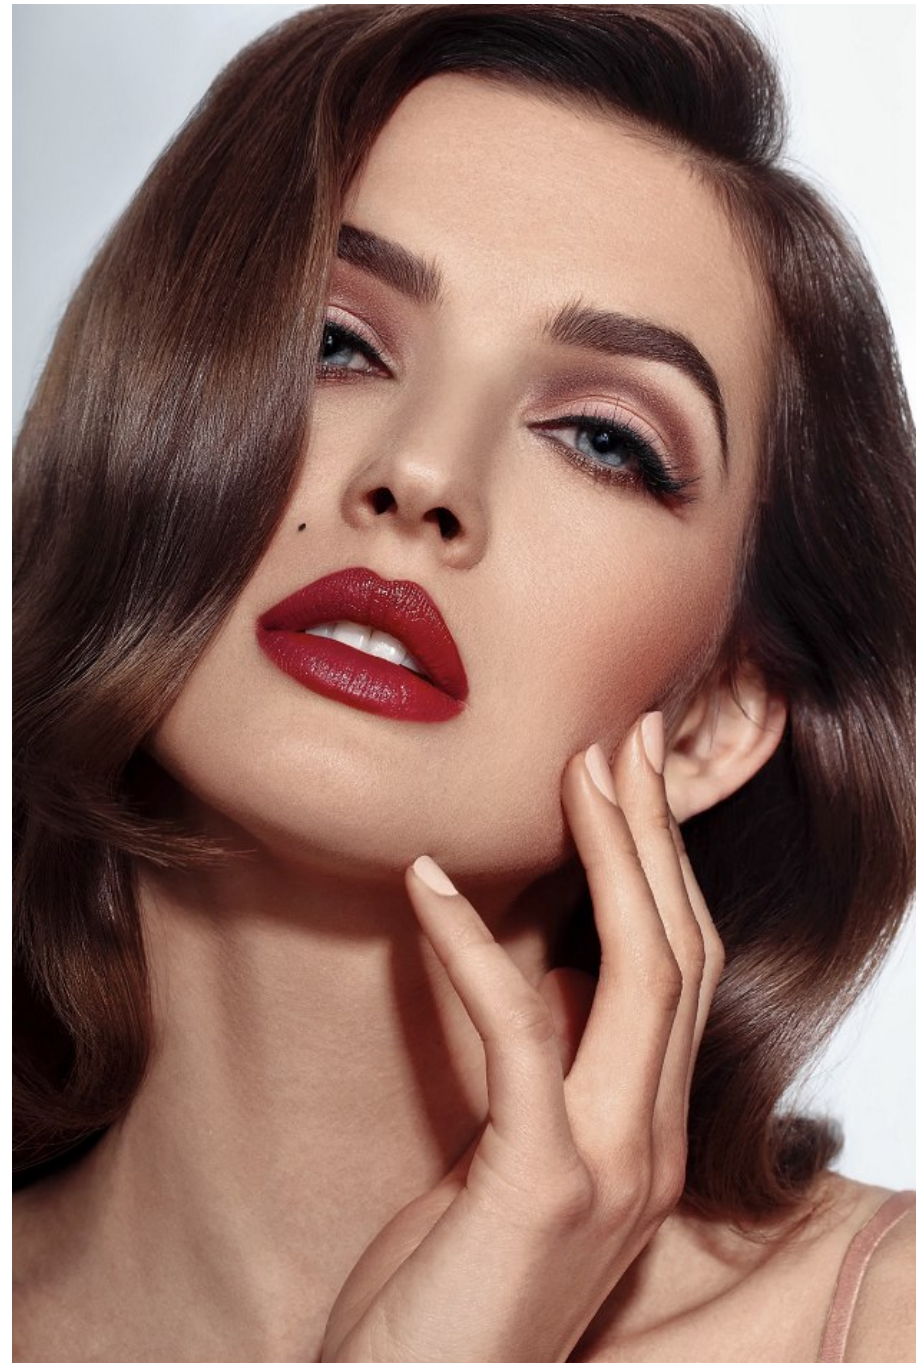

Anna Zaia Height 5'10.5" | 179cm Bust 34" | 86cm Waist 25" | 63cm Hips 35" | 89cm
Dress 4 US | 34 EU Shoe 9 US | 40 EU Hair Brown Eyes Grey | Blue