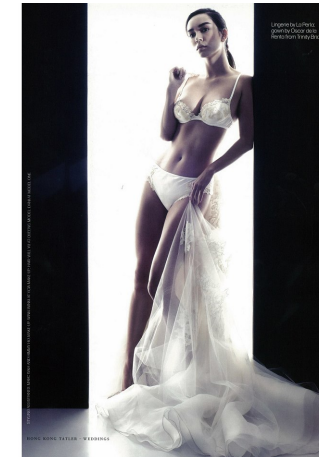

Dani Watanabe Height 5'6" | 168cm Bust 32" | 81cm Waist 25" | 63cm Hips 35" | 89cm
Dress 2 US | 32 EU Shoe 6.5 US | 37.5 EU Hair Brown Eyes Brown

Dani Watanabe Height 5'6" | 168cm Bust 32" | 81cm Waist 25" | 63cm Hips 35" | 89cm
 Dress 2 US | 32 EU Shoe 6.5 US | 37.5 EU Hair Brown Eyes Brown

Dani Watanabe Height 5'6" | 168cm Bust 32" | 81cm Waist 25" | 63cm Hips 35" | 89cm
Dress 2 US | 32 EU Shoe 6.5 US | 37.5 EU Hair Brown Eyes Brown

CGM
CAROLINE GLEASON
MANAGEMENT