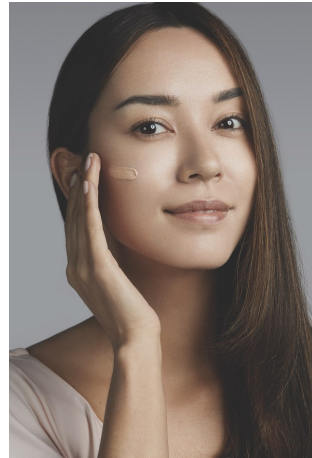

Dani Watanabe Height 5'6" | 168cm Bust 32" | 81cm Waist 25" | 63cm Hips 35" | 89cm  
Dress 2 US | 32 EU Shoe 6.5 US | 37.5 EU Hair Brown Eyes Brown

Dani Watanabe Height 5'6" | 168cm Bust 32" | 81cm Waist 25" | 63cm Hips 35" | 89cm  
 Dress 2 US | 32 EU Shoe 6.5 US | 37.5 EU Hair Brown Eyes Brown

Dani Watanabe   Height 5'6" | 168cm   Bust 32" | 81cm   Waist 25" | 63cm   Hips 35" | 89cm  
Dress 2 US | 32 EU   Shoe 6.5 US | 37.5 EU   Hair Brown   Eyes Brown