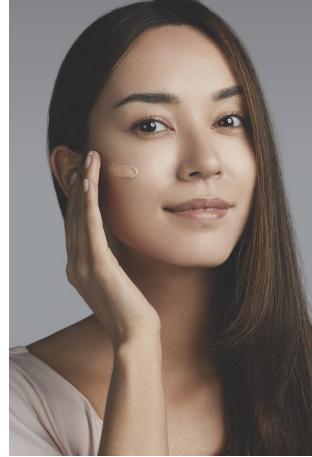

Dani Watanabe Height 5'6" | 168cm Bust 32" | 81cm Waist 25" | 63cm Hips 35" | 89cm
Dress 2 US | 32 EU Shoe 6.5 US | 37.5 EU Hair Brown Eyes Brown

Dani Watanabe Height 5'6" | 168cm Bust 32" | 81cm Waist 25" | 63cm Hips 35" | 89cm
 Dress 2 US | 32 EU Shoe 6.5 US | 37.5 EU Hair Brown Eyes Brown

Dani Watanabe Height 5'6" | 168cm Bust 32" | 81cm Waist 25" | 63cm Hips 35" | 89cm
Dress 2 US | 32 EU Shoe 6.5 US | 37.5 EU Hair Brown Eyes Brown

CGM
CAROLINE GLEASON
MANAGEMENT