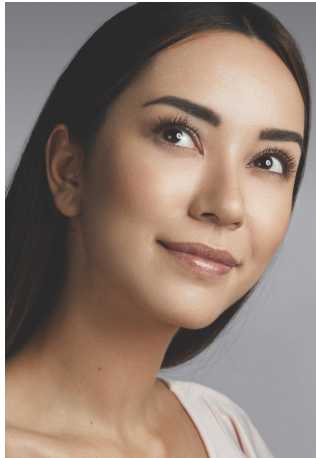

Dani Watanabe Height 5'6" | 168cm Bust 32" | 81cm Waist 25" | 63cm Hips 35" | 89cm  
Dress 2 US | 32 EU Shoe 6.5 US | 37.5 EU Hair Brown Eyes Brown

Dani Watanabe Height 5'6" | 168cm Bust 32" | 81cm Waist 25" | 63cm Hips 35" | 89cm  
 Dress 2 US | 32 EU Shoe 6.5 US | 37.5 EU Hair Brown Eyes Brown

Dani Watanabe   Height 5'6" | 168cm   Bust 32" | 81cm   Waist 25" | 63cm   Hips 35" | 89cm  
Dress 2 US | 32 EU   Shoe 6.5 US | 37.5 EU   Hair Brown   Eyes Brown