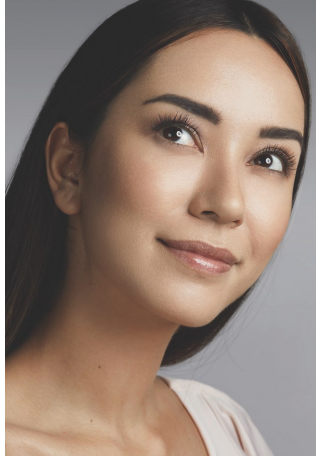

Dani Watanabe Height 5'6" | 168cm Bust 32" | 81cm Waist 25" | 63cm Hips 35" | 89cm
Dress 2 US | 32 EU Shoe 6.5 US | 37.5 EU Hair Brown Eyes Brown

Dani Watanabe Height 5'6" | 168cm Bust 32" | 81cm Waist 25" | 63cm Hips 35" | 89cm
 Dress 2 US | 32 EU Shoe 6.5 US | 37.5 EU Hair Brown Eyes Brown

Dani Watanabe Height 5'6" | 168cm Bust 32" | 81cm Waist 25" | 63cm Hips 35" | 89cm
Dress 2 US | 32 EU Shoe 6.5 US | 37.5 EU Hair Brown Eyes Brown

CGM
CAROLINE GLEASON
MANAGEMENT