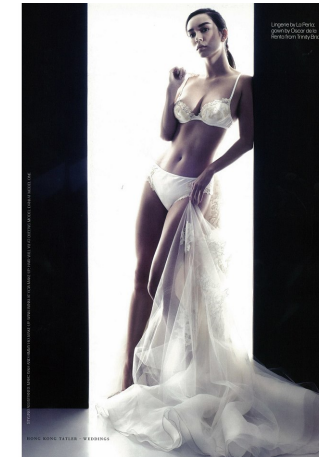

Dani Watanabe Height 5'6" | 168cm Bust 32" | 81cm Waist 25" | 63cm Hips 35" | 89cm  
Dress 2 US | 32 EU Shoe 6.5 US | 37.5 EU Hair Brown Eyes Brown

Dani Watanabe Height 5'6" | 168cm Bust 32" | 81cm Waist 25" | 63cm Hips 35" | 89cm  
 Dress 2 US | 32 EU Shoe 6.5 US | 37.5 EU Hair Brown Eyes Brown

Dani Watanabe   Height 5'6" | 168cm   Bust 32" | 81cm   Waist 25" | 63cm   Hips 35" | 89cm  
Dress 2 US | 32 EU   Shoe 6.5 US | 37.5 EU   Hair Brown   Eyes Brown