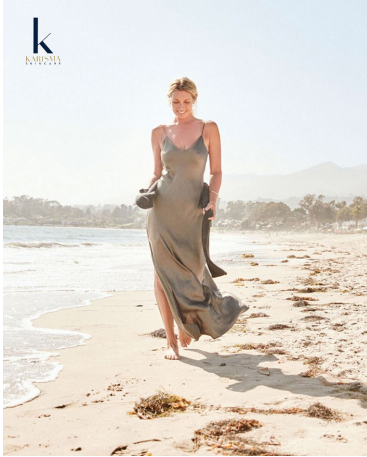

Candace Kelly Height 5'9" | 175cm Bust 36" | 92cm Waist 28" | 71cm Hips 36" | 91cm
Dress 6 US | 36 EU Shoe 9.5 US | 40.5 EU Hair Blonde Eyes Blue

Candace Kelly Height 5'9" | 175cm Bust 36" | 92cm Waist 28" | 71cm Hips 36" | 91cm
Dress 6 US | 36 EU Shoe 9.5 US | 40.5 EU Hair Blonde Eyes Blue