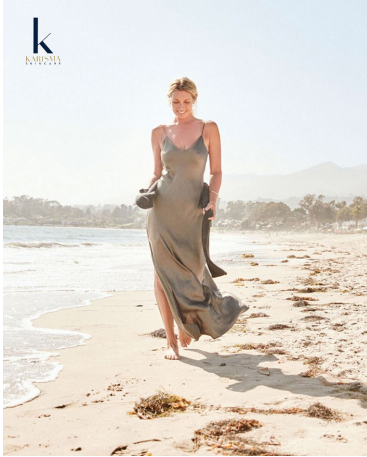

Candace Kelly   Height 5'9" | 175cm   Bust 36" | 92cm   Waist 28" | 71cm   Hips 36" | 91cm  
Dress 6 US | 36 EU   Shoe 9.5 US | 40.5 EU   Hair Blonde   Eyes Blue

Candace Kelly   Height 5'9" | 175cm   Bust 36" | 92cm   Waist 28" | 71cm   Hips 36" | 91cm  
Dress 6 US | 36 EU   Shoe 9.5 US | 40.5 EU   Hair Blonde   Eyes Blue