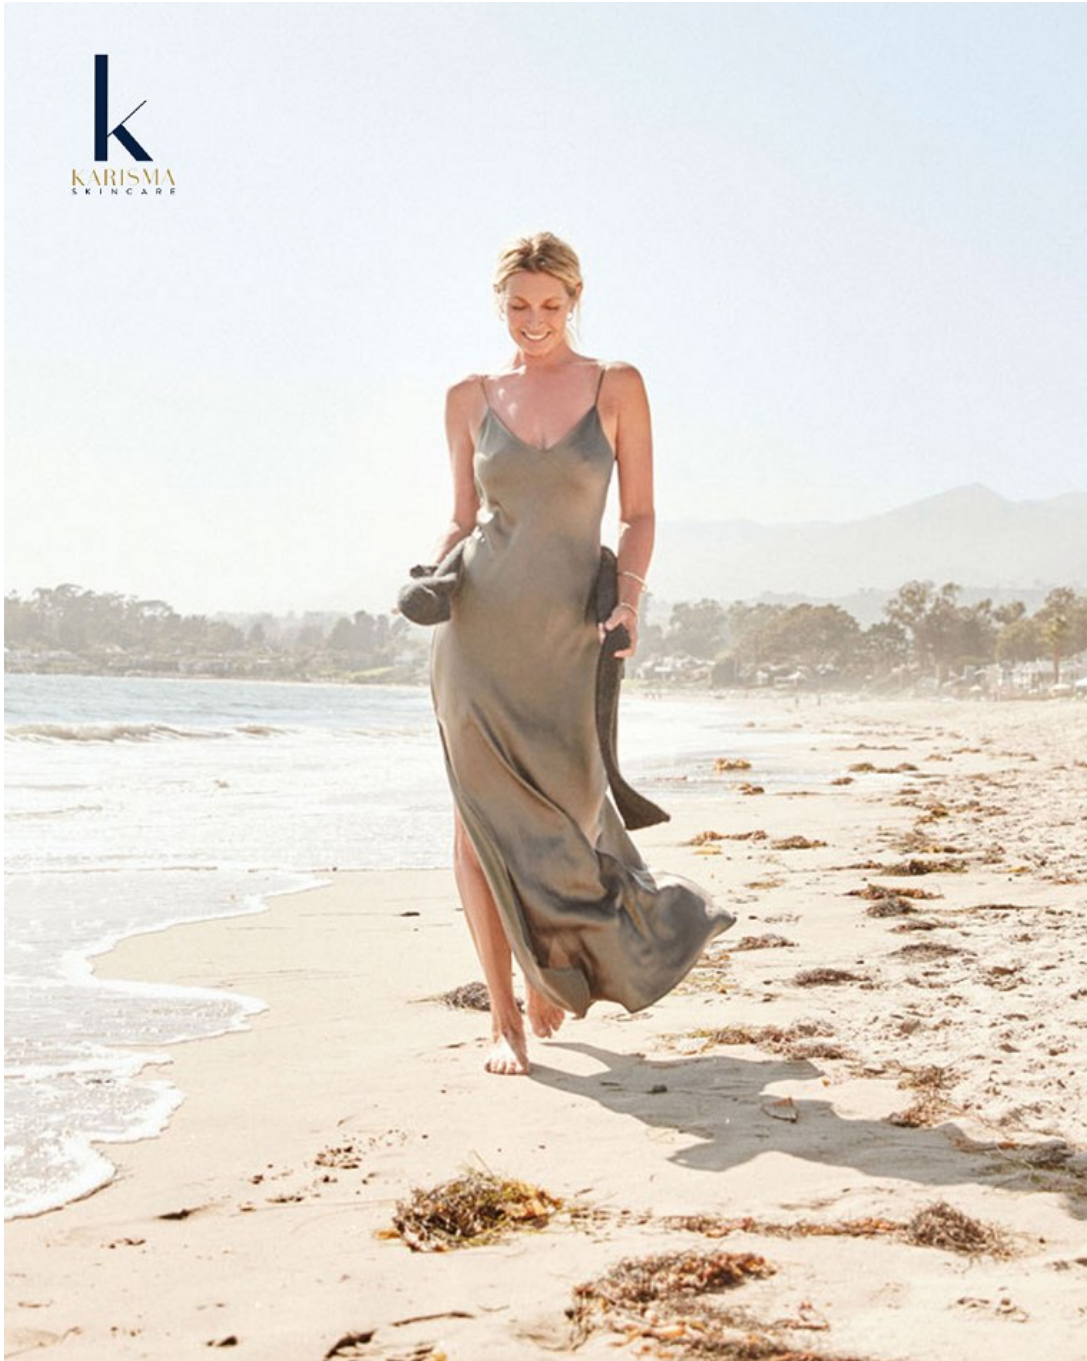

Candace Kelly   Height 5'9" | 175cm   Bust 36" | 92cm   Waist 28" | 71cm   Hips 36" | 91cm
Dress 6 US | 36 EU   Shoe 9.5 US | 40.5 EU   Hair Blonde   Eyes Blue