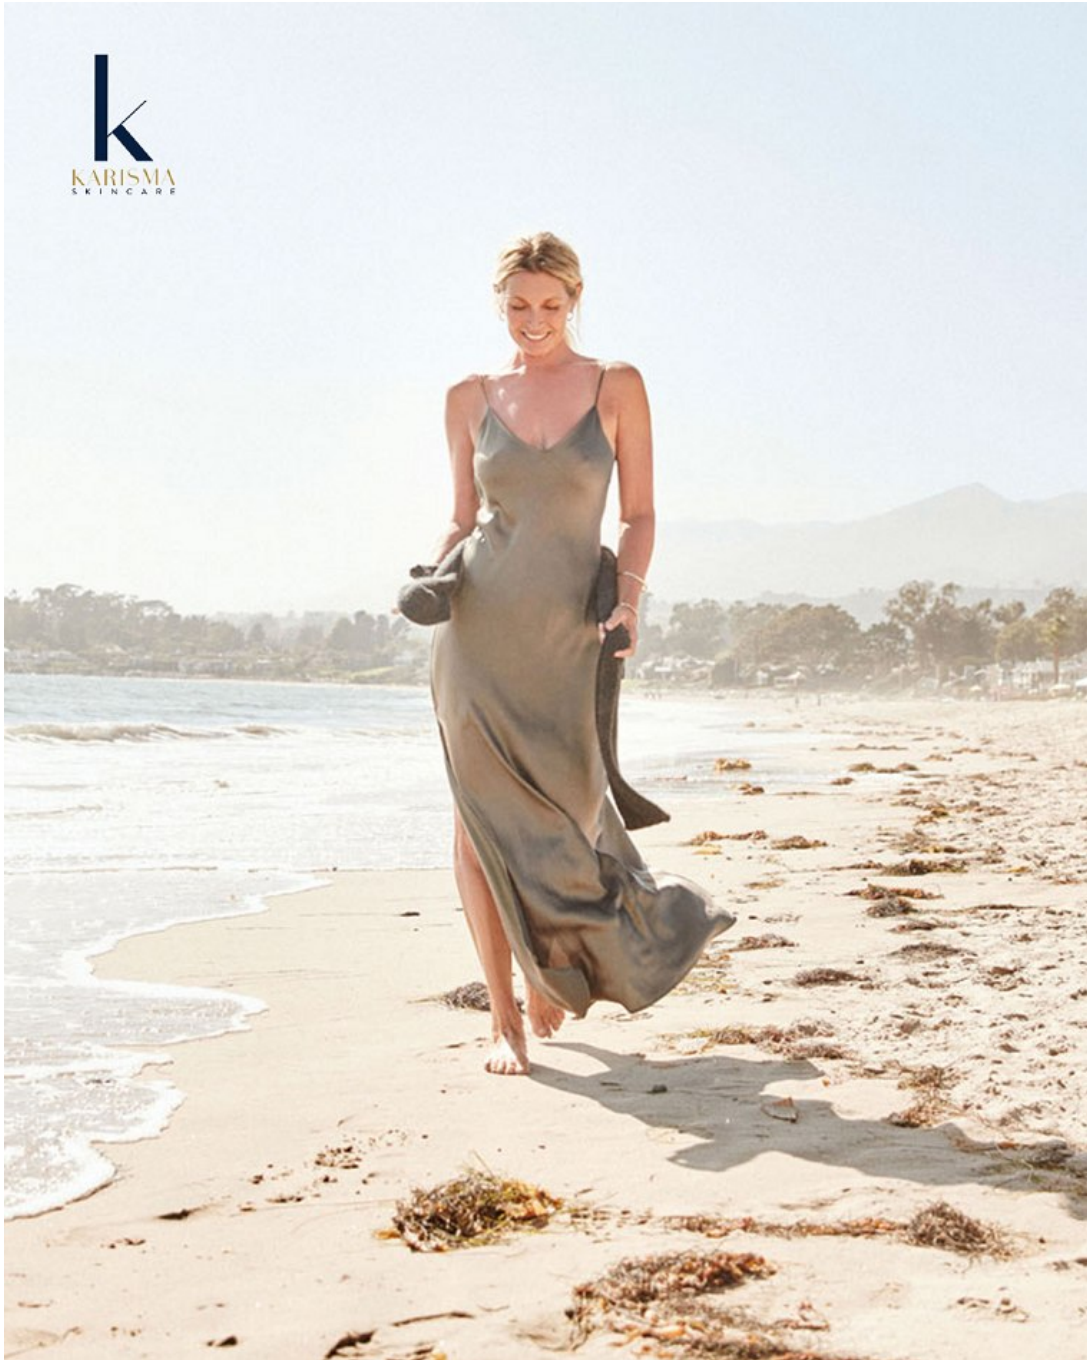

Candace Kelly   Height 5'9" | 175cm   Bust 36" | 92cm   Waist 28" | 71cm   Hips 36" | 91cm
Dress 6 US | 36 EU   Shoe 9.5 US | 40.5 EU   Hair Blonde   Eyes Blue