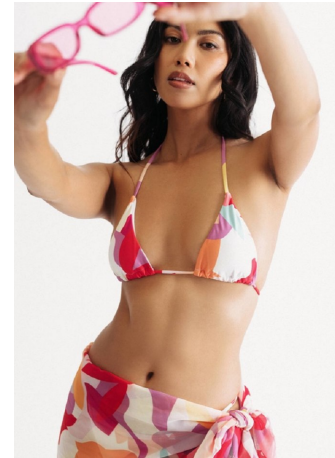

Ericka Bernabe Height 5'8" | 173cm Bust 34" | 86cm Waist 25" | 63cm Hips 37" | 94cm
Dress 4 US | 34 EU Shoe 8.5 US | 39.5 EU Hair Brown Eyes Brown

Ericka Bernabe Height 5'8" | 173cm Bust 34" | 86cm Waist 25" | 63cm Hips 37" | 94cm
Dress 4 US | 34 EU Shoe 8.5 US | 39.5 EU Hair Brown Eyes Brown

CGM
CAROLINE GLEASON
MANAGEMENT

Erica Bernabe Height 5'8" | 173cm Bust 34" | 86cm Waist 25" | 63cm Hips 37" | 94cm
Dress 4 US | 34 EU Shoe 8.5 US | 39.5 EU Hair Brown Eyes Brown

Ericka Bernabe Height 5'8" | 173cm Bust 34" | 86cm Waist 25" | 63cm Hips 37" | 94cm
Dress 4 US | 34 EU Shoe 8.5 US | 39.5 EU Hair Brown Eyes Brown