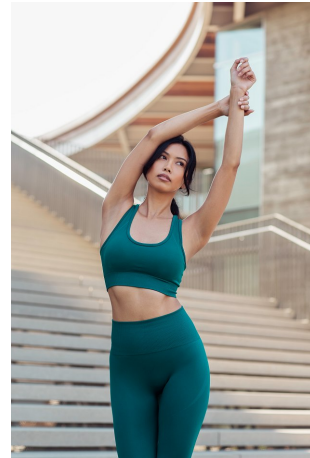

Ericka Bernabe Height 5'8" | 173cm Bust 34" | 86cm Waist 25" | 63cm Hips 37" | 94cm
Dress 4 US | 34 EU Shoe 8.5 US | 39.5 EU Hair Brown Eyes Brown

Ericka Bernabe Height 5'8" | 173cm Bust 34" | 86cm Waist 25" | 63cm Hips 37" | 94cm
Dress 4 US | 34 EU Shoe 8.5 US | 39.5 EU Hair Brown Eyes Brown

CGM
CAROLINE GLEASON
MANAGEMENT

Erica Bernabe Height 5'8" | 173cm Bust 34" | 86cm Waist 25" | 63cm Hips 37" | 94cm
Dress 4 US | 34 EU Shoe 8.5 US | 39.5 EU Hair Brown Eyes Brown

Ericka Bernabe Height 5'8" | 173cm Bust 34" | 86cm Waist 25" | 63cm Hips 37" | 94cm
Dress 4 US | 34 EU Shoe 8.5 US | 39.5 EU Hair Brown Eyes Brown