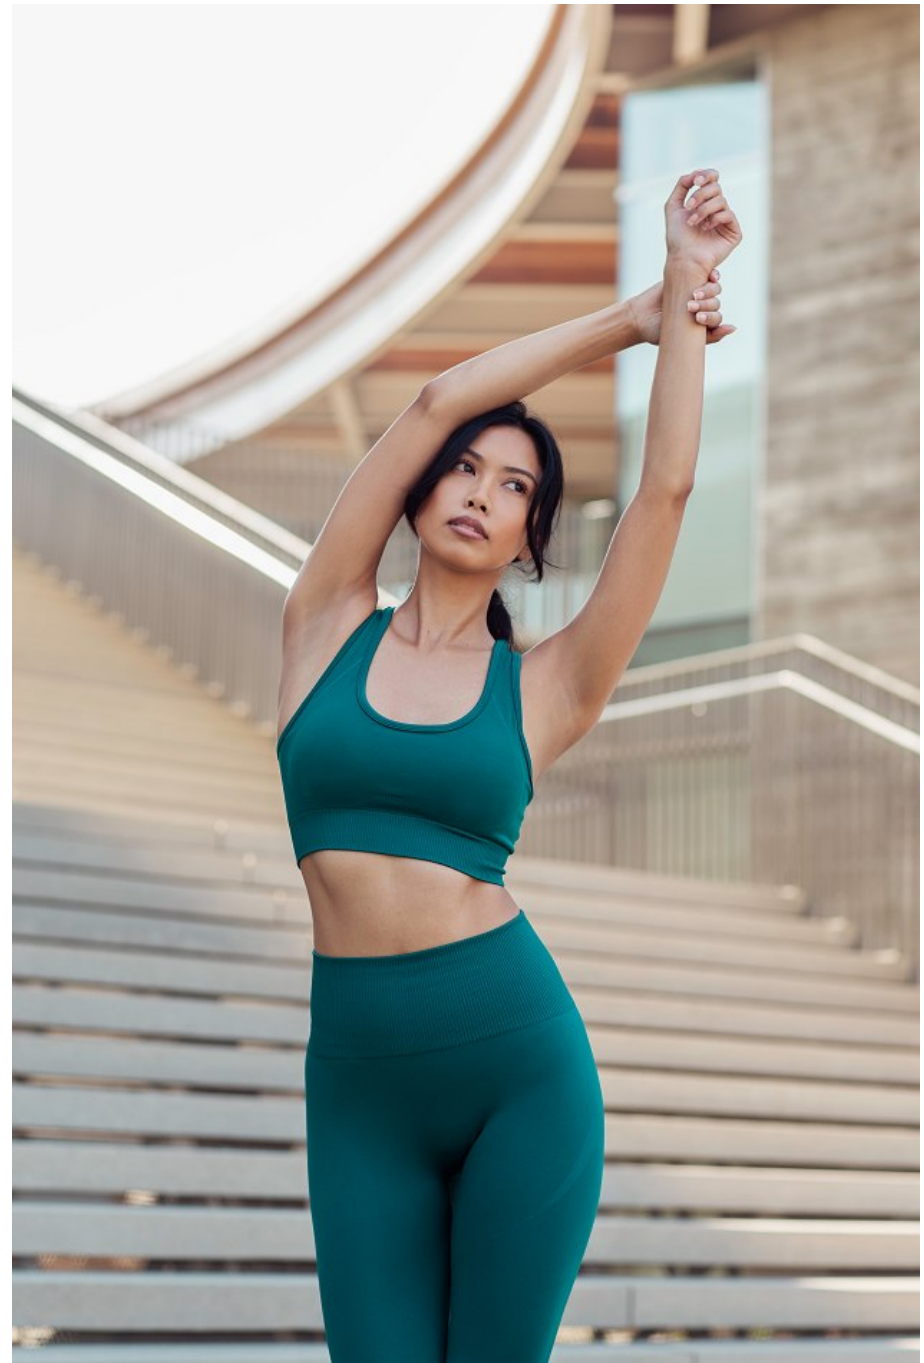

Ericka Bernabe Height 5'8" | 173cm Bust 34" | 86cm Waist 25" | 63cm Hips 37" | 94cm
Dress 4 US | 34 EU Shoe 8.5 US | 39.5 EU Hair Brown Eyes Brown

Ericka Bernabe Height 5'8" | 173cm Bust 34" | 86cm Waist 25" | 63cm Hips 37" | 94cm
Dress 4 US | 34 EU Shoe 8.5 US | 39.5 EU Hair Brown Eyes Brown