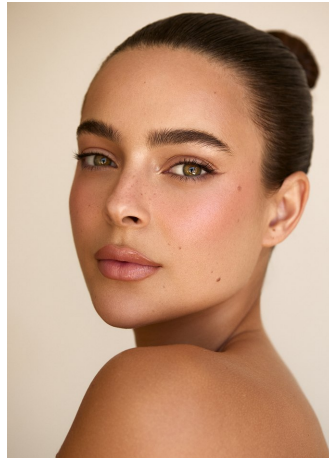

Ally Courtnall Height 5'8" | 173cm Bust 34" | 86cm Waist 27" | 69cm Hips 37" | 94cm
Dress 6 US | 36 EU Shoe 8 US | 39 EU Hair Brown Eyes Green

Ally Courtnall Height 5'8" | 173cm Bust 34" | 86cm Waist 27" | 69cm Hips 37" | 94cm
Dress 6 US | 36 EU Shoe 8 US | 39 EU Hair Brown Eyes Green

Ally Courtnall Height 5'8" | 173cm Bust 34" | 86cm Waist 27" | 69cm Hips 37" | 94cm
Dress 6 US | 36 EU Shoe 8 US | 39 EU Hair Brown Eyes Green