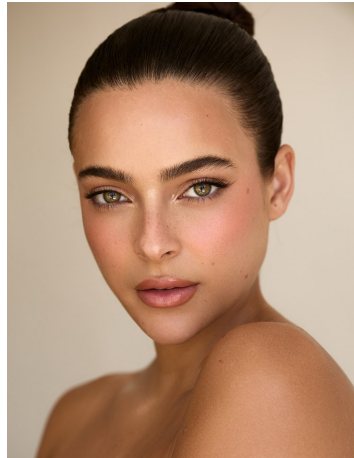

Ally Courtnall Height 5'8" | 173cm Bust 34" | 86cm Waist 27" | 69cm Hips 37" | 94cm
Dress 6 US | 36 EU Shoe 8 US | 39 EU Hair Brown Eyes Green

Ally Courtnall Height 5'8" | 173cm Bust 34" | 86cm Waist 27" | 69cm Hips 37" | 94cm
Dress 6 US | 36 EU Shoe 8 US | 39 EU Hair Brown Eyes Green

Ally Courtnall Height 5'8" | 173cm Bust 34" | 86cm Waist 27" | 69cm Hips 37" | 94cm
Dress 6 US | 36 EU Shoe 8 US | 39 EU Hair Brown Eyes Green