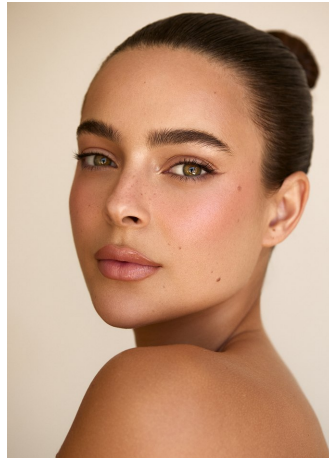

Ally Courtnall   Height 5'8" | 173cm   Bust 34" | 86cm   Waist 27" | 69cm   Hips 37" | 94cm  
Dress 6 US | 36 EU   Shoe 8 US | 39 EU   Hair Brown   Eyes Green

Ally Courtnall Height 5'8" | 173cm Bust 34" | 86cm Waist 27" | 69cm Hips 37" | 94cm  
Dress 6 US | 36 EU Shoe 8 US | 39 EU Hair Brown Eyes Green

Ally Courtnall   Height 5'8" | 173cm   Bust 34" | 86cm   Waist 27" | 69cm   Hips 37" | 94cm  
Dress 6 US | 36 EU   Shoe 8 US | 39 EU   Hair Brown   Eyes Green