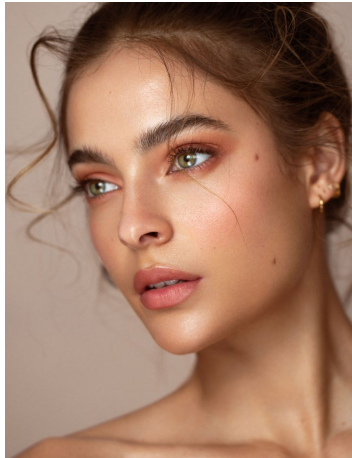

Ally Courtnall   Height 5'8" | 173cm   Bust 34" | 86cm   Waist 27" | 69cm   Hips 37" | 94cm  
Dress 6 US | 36 EU   Shoe 8 US | 39 EU   Hair Brown   Eyes Green

Ally Courtnall Height 5'8" | 173cm Bust 34" | 86cm Waist 27" | 69cm Hips 37" | 94cm  
Dress 6 US | 36 EU Shoe 8 US | 39 EU Hair Brown Eyes Green

Ally Courtnall   Height 5'8" | 173cm   Bust 34" | 86cm   Waist 27" | 69cm   Hips 37" | 94cm  
Dress 6 US | 36 EU   Shoe 8 US | 39 EU   Hair Brown   Eyes Green