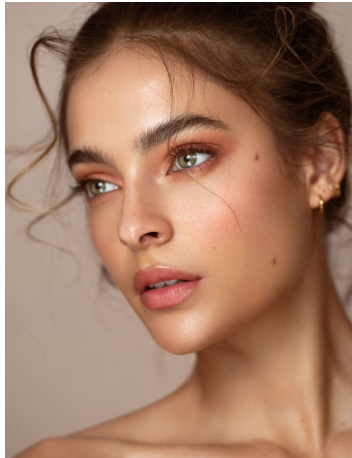

Ally Courtnall Height 5'8" | 173cm Bust 34" | 86cm Waist 27" | 69cm Hips 37" | 94cm
Dress 6 US | 36 EU Shoe 8 US | 39 EU Hair Brown Eyes Green

Ally Courtnall Height 5'8" | 173cm Bust 34" | 86cm Waist 27" | 69cm Hips 37" | 94cm
Dress 6 US | 36 EU Shoe 8 US | 39 EU Hair Brown Eyes Green

Ally Courtnall Height 5'8" | 173cm Bust 34" | 86cm Waist 27" | 69cm Hips 37" | 94cm
Dress 6 US | 36 EU Shoe 8 US | 39 EU Hair Brown Eyes Green