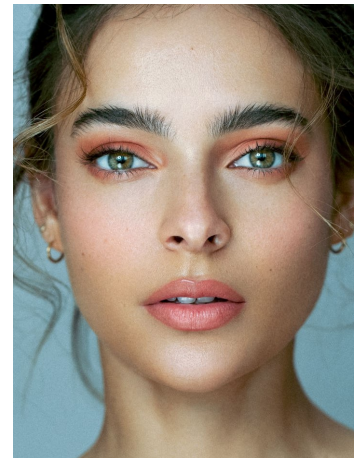

Ally Courtnall Height 5'8" | 173cm Bust 34" | 86cm Waist 27" | 69cm Hips 37" | 94cm
Dress 6 US | 36 EU Shoe 8 US | 39 EU Hair Brown Eyes Green

Ally Courtnall Height 5'8" | 173cm Bust 34" | 86cm Waist 27" | 69cm Hips 37" | 94cm
Dress 6 US | 36 EU Shoe 8 US | 39 EU Hair Brown Eyes Green

Ally Courtnall Height 5'8" | 173cm Bust 34" | 86cm Waist 27" | 69cm Hips 37" | 94cm
Dress 6 US | 36 EU Shoe 8 US | 39 EU Hair Brown Eyes Green