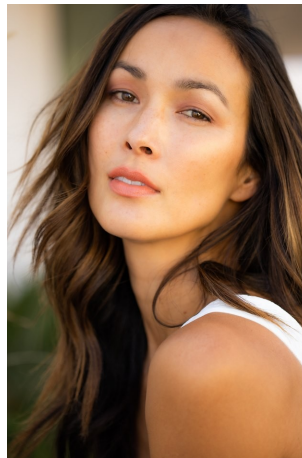

Leah Notebaert Height 5'9" | 175cm Bust 34" | 86cm Waist 26" | 66cm Hips 35" | 89cm
Dress 2-4 US | 32-34 EU Shoe 8 US | 39 EU Hair Brown Eyes Brown

Leah Notebaert Height 5'9" | 175cm Bust 34" | 86cm Waist 26" | 66cm Hips 35" | 89cm
Dress 2-4 US | 32-34 EU Shoe 8 US | 39 EU Hair Brown Eyes Brown

Leah Notebaert Height 5'9" | 175cm Bust 34" | 86cm Waist 26" | 66cm Hips 35" | 89cm
Dress 2-4 US | 32-34 EU Shoe 8 US | 39 EU Hair Brown Eyes Brown