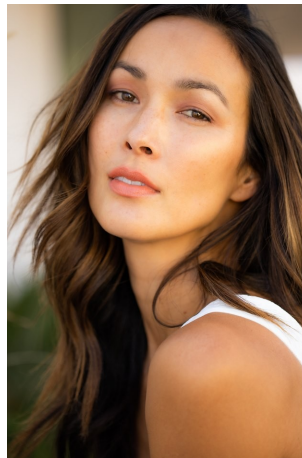

Leah Notebaert Height 5'9" | 175cm Bust 34" | 86cm Waist 26" | 66cm Hips 35" | 89cm
Dress 2-4 US | 32-34 EU Shoe 8 US | 39 EU Hair Brown Eyes Brown

Leah Notebaert Height 5'9" | 175cm Bust 34" | 86cm Waist 26" | 66cm Hips 35" | 89cm
 Dress 2-4 US | 32-34 EU Shoe 8 US | 39 EU Hair Brown Eyes Brown

Leah Notebaert Height 5'9" | 175cm Bust 34" | 86cm Waist 26" | 66cm Hips 35" | 89cm
Dress 2-4 US | 32-34 EU Shoe 8 US | 39 EU Hair Brown Eyes Brown