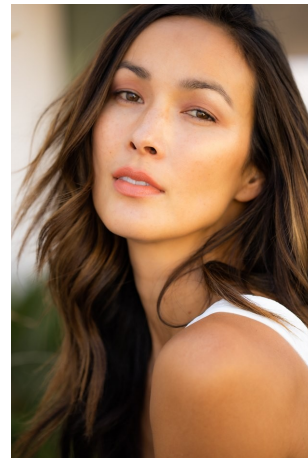

Leah Notebaert Height 5'9" | 175cm Bust 34" | 86cm Waist 26" | 66cm Hips 35" | 89cm
Dress 2-4 US | 32-34 EU Shoe 8 US | 39 EU Hair Brown Eyes Brown

Leah Notebaert Height 5'9" | 175cm Bust 34" | 86cm Waist 26" | 66cm Hips 35" | 89cm
Dress 2-4 US | 32-34 EU Shoe 8 US | 39 EU Hair Brown Eyes Brown

Leah Notebaert Height 5'9" | 175cm Bust 34" | 86cm Waist 26" | 66cm Hips 35" | 89cm
Dress 2-4 US | 32-34 EU Shoe 8 US | 39 EU Hair Brown Eyes Brown