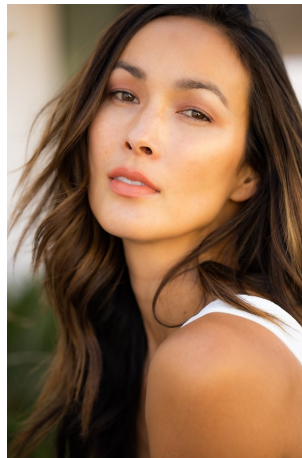

Leah Notebaert Height 5'9" | 175cm Bust 34" | 86cm Waist 26" | 66cm Hips 35" | 89cm  
Dress 2-4 US | 32-34 EU Shoe 8 US | 39 EU Hair Brown Eyes Brown

Leah Notebaert    Height 5'9" | 175cm    Bust 34" | 86cm    Waist 26" | 66cm    Hips 35" | 89cm  
Dress 2-4 US | 32-34 EU    Shoe 8 US | 39 EU    Hair Brown    Eyes Brown

Leah Notebaert Height 5'9" | 175cm Bust 34" | 86cm Waist 26" | 66cm Hips 35" | 89cm  
Dress 2-4 US | 32-34 EU Shoe 8 US | 39 EU Hair Brown Eyes Brown