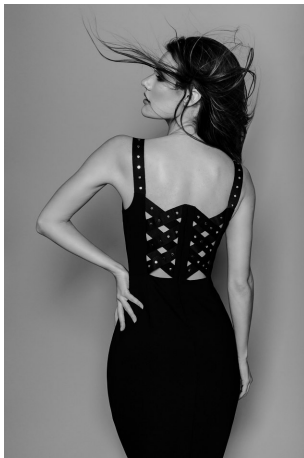

Celeste Ziegler Height 5'9" | 175cm Bust 34" | 86cm Waist 25" | 63cm Hips 36" | 91cm
Dress 4 US | 34 EU Shoe 8 US | 39 EU Hair Brown Eyes Hazel

Celeste Ziegler Height 5'9" | 175cm Bust 34" | 86cm Waist 25" | 63cm Hips 36" | 91cm
Dress 4 US | 34 EU Shoe 8 US | 39 EU Hair Brown Eyes Hazel