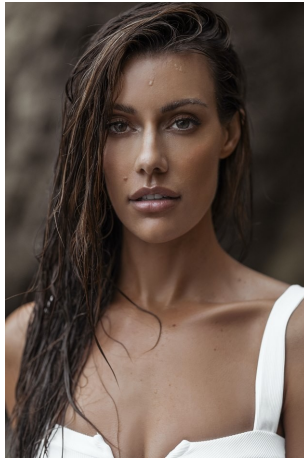

Celeste Ziegler   Height 5'9" | 175cm   Bust 34" | 86cm   Waist 25" | 63cm   Hips 36" | 91cm  
Dress 4 US | 34 EU   Shoe 8 US | 39 EU   Hair Brown   Eyes Hazel

Celeste Ziegler   Height 5'9" | 175cm   Bust 34" | 86cm   Waist 25" | 63cm   Hips 36" | 91cm  
Dress 4 US | 34 EU   Shoe 8 US | 39 EU   Hair Brown   Eyes Hazel