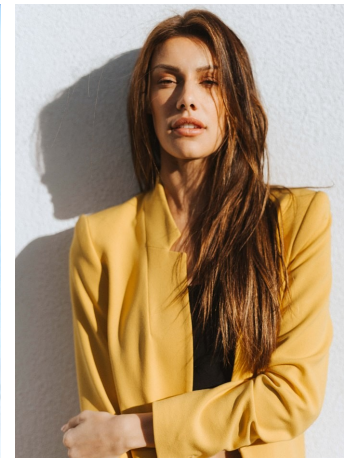

Celeste Ziegler Height 5'9" | 175cm Bust 34" | 86cm Waist 25" | 63cm Hips 36" | 91cm
Dress 4 US | 34 EU Shoe 8 US | 39 EU Hair Brown Eyes Hazel

Celeste Ziegler Height 5'9" | 175cm Bust 34" | 86cm Waist 25" | 63cm Hips 36" | 91cm
Dress 4 US | 34 EU Shoe 8 US | 39 EU Hair Brown Eyes Hazel