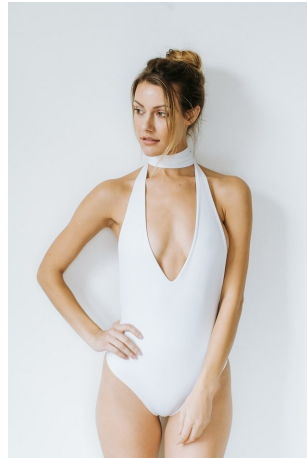

Celeste Ziegler Height 5'9" | 175cm Bust 34" | 86cm Waist 25" | 63cm Hips 36" | 91cm
Dress 4 US | 34 EU Shoe 8 US | 39 EU Hair Brown Eyes Hazel

Celeste Ziegler Height 5'9" | 175cm Bust 34" | 86cm Waist 25" | 63cm Hips 36" | 91cm
Dress 4 US | 34 EU Shoe 8 US | 39 EU Hair Brown Eyes Hazel