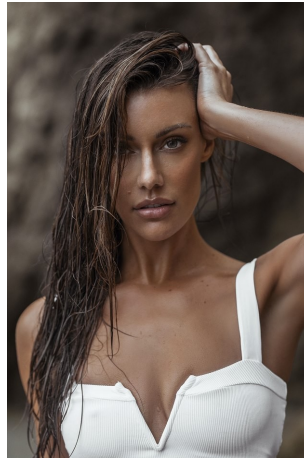

Celeste Ziegler   Height 5'9" | 175cm   Bust 34" | 86cm   Waist 25" | 63cm   Hips 36" | 91cm  
Dress 4 US | 34 EU   Shoe 8 US | 39 EU   Hair Brown   Eyes Hazel

Celeste Ziegler   Height 5'9" | 175cm   Bust 34" | 86cm   Waist 25" | 63cm   Hips 36" | 91cm  
Dress 4 US | 34 EU   Shoe 8 US | 39 EU   Hair Brown   Eyes Hazel