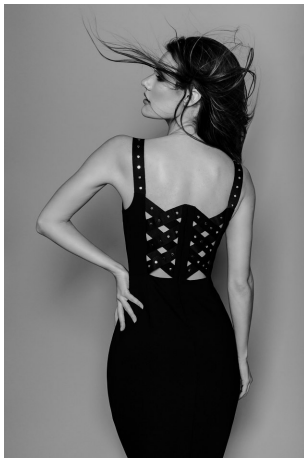

Celeste Ziegler   Height 5'9" | 175cm   Bust 34" | 86cm   Waist 25" | 63cm   Hips 36" | 91cm  
Dress 4 US | 34 EU   Shoe 8 US | 39 EU   Hair Brown   Eyes Hazel

Celeste Ziegler   Height 5'9" | 175cm   Bust 34" | 86cm   Waist 25" | 63cm   Hips 36" | 91cm  
Dress 4 US | 34 EU   Shoe 8 US | 39 EU   Hair Brown   Eyes Hazel