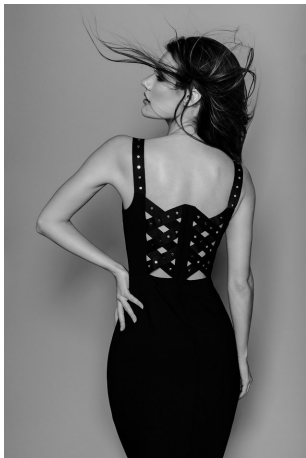

Celeste Ziegler Height 5'9" | 175cm Bust 34" | 86cm Waist 25" | 63cm Hips 36" | 91cm
Dress 4 US | 34 EU Shoe 8 US | 39 EU Hair Brown Eyes Hazel

Celeste Ziegler Height 5'9" | 175cm Bust 34" | 86cm Waist 25" | 63cm Hips 36" | 91cm
Dress 4 US | 34 EU Shoe 8 US | 39 EU Hair Brown Eyes Hazel