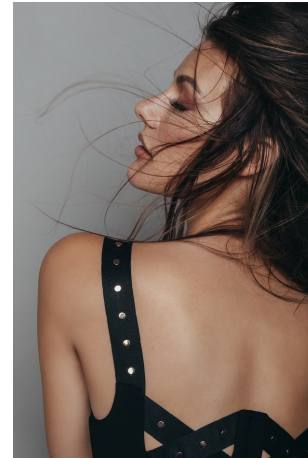

Celeste Ziegler   Height 5'9" | 175cm   Bust 34" | 86cm   Waist 25" | 63cm   Hips 36" | 91cm  
Dress 4 US | 34 EU   Shoe 8 US | 39 EU   Hair Brown   Eyes Hazel

Celeste Ziegler   Height 5'9" | 175cm   Bust 34" | 86cm   Waist 25" | 63cm   Hips 36" | 91cm  
Dress 4 US | 34 EU   Shoe 8 US | 39 EU   Hair Brown   Eyes Hazel