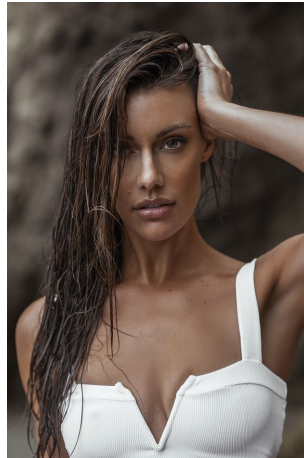

Celeste Ziegler Height 5'9" | 175cm Bust 34" | 86cm Waist 25" | 63cm Hips 36" | 91cm
Dress 4 US | 34 EU Shoe 8 US | 39 EU Hair Brown Eyes Hazel

Celeste Ziegler Height 5'9" | 175cm Bust 34" | 86cm Waist 25" | 63cm Hips 36" | 91cm
Dress 4 US | 34 EU Shoe 8 US | 39 EU Hair Brown Eyes Hazel