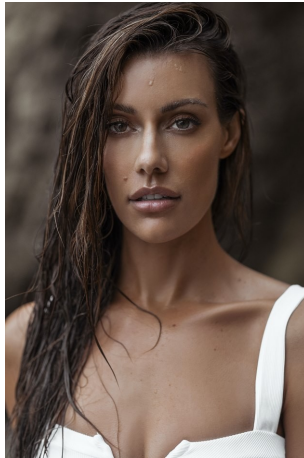

Celeste Ziegler Height 5'9" | 175cm Bust 34" | 86cm Waist 25" | 63cm Hips 36" | 91cm
Dress 4 US | 34 EU Shoe 8 US | 39 EU Hair Brown Eyes Hazel

Celeste Ziegler Height 5'9" | 175cm Bust 34" | 86cm Waist 25" | 63cm Hips 36" | 91cm
Dress 4 US | 34 EU Shoe 8 US | 39 EU Hair Brown Eyes Hazel