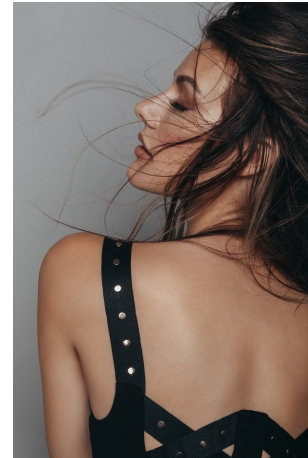

Celeste Ziegler Height 5'9" | 175cm Bust 34" | 86cm Waist 25" | 63cm Hips 36" | 91cm
Dress 4 US | 34 EU Shoe 8 US | 39 EU Hair Brown Eyes Hazel

Celeste Ziegler Height 5'9" | 175cm Bust 34" | 86cm Waist 25" | 63cm Hips 36" | 91cm
Dress 4 US | 34 EU Shoe 8 US | 39 EU Hair Brown Eyes Hazel