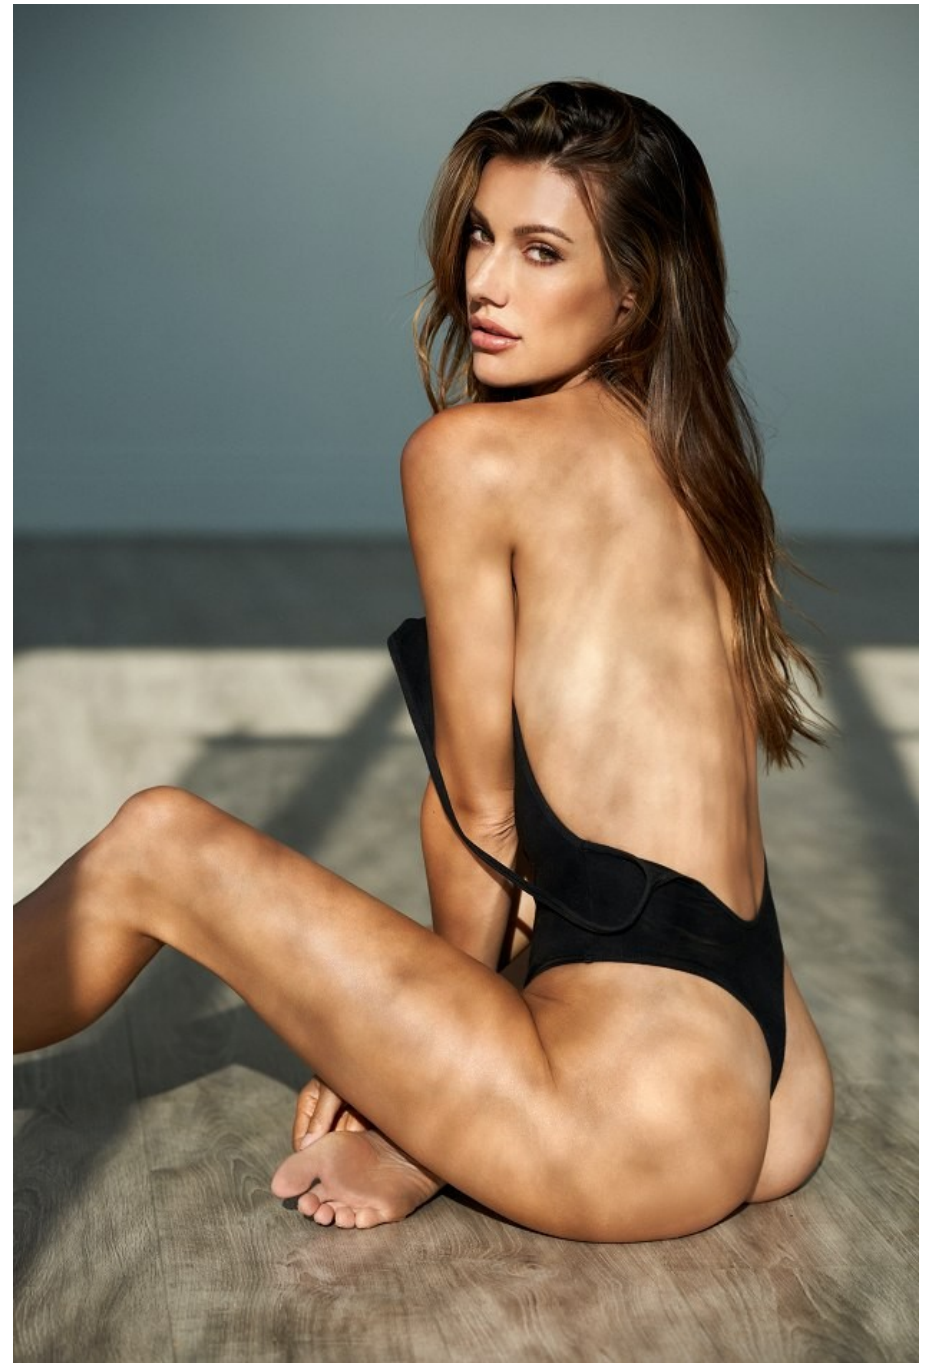

Celeste Ziegler Height 5'9" | 175cm Bust 34" | 86cm Waist 25" | 63cm Hips 36" | 91cm
Dress 4 US | 34 EU Shoe 8 US | 39 EU Hair Brown Eyes Hazel

CGM
CAROLINE GLEASON
MANAGEMENT

Celeste Ziegler Height 5'9" | 175cm Bust 34" | 86cm Waist 25" | 63cm Hips 36" | 91cm
Dress 4 US | 34 EU Shoe 8 US | 39 EU Hair Brown Eyes Hazel

Celeste Ziegler Height 5'9" | 175cm Bust 34" | 86cm Waist 25" | 63cm Hips 36" | 91cm
Dress 4 US | 34 EU Shoe 8 US | 39 EU Hair Brown Eyes Hazel

Celeste Ziegler Height 5'9" | 175cm Bust 34" | 86cm Waist 25" | 63cm Hips 36" | 91cm
Dress 4 US | 34 EU Shoe 8 US | 39 EU Hair Brown Eyes Hazel