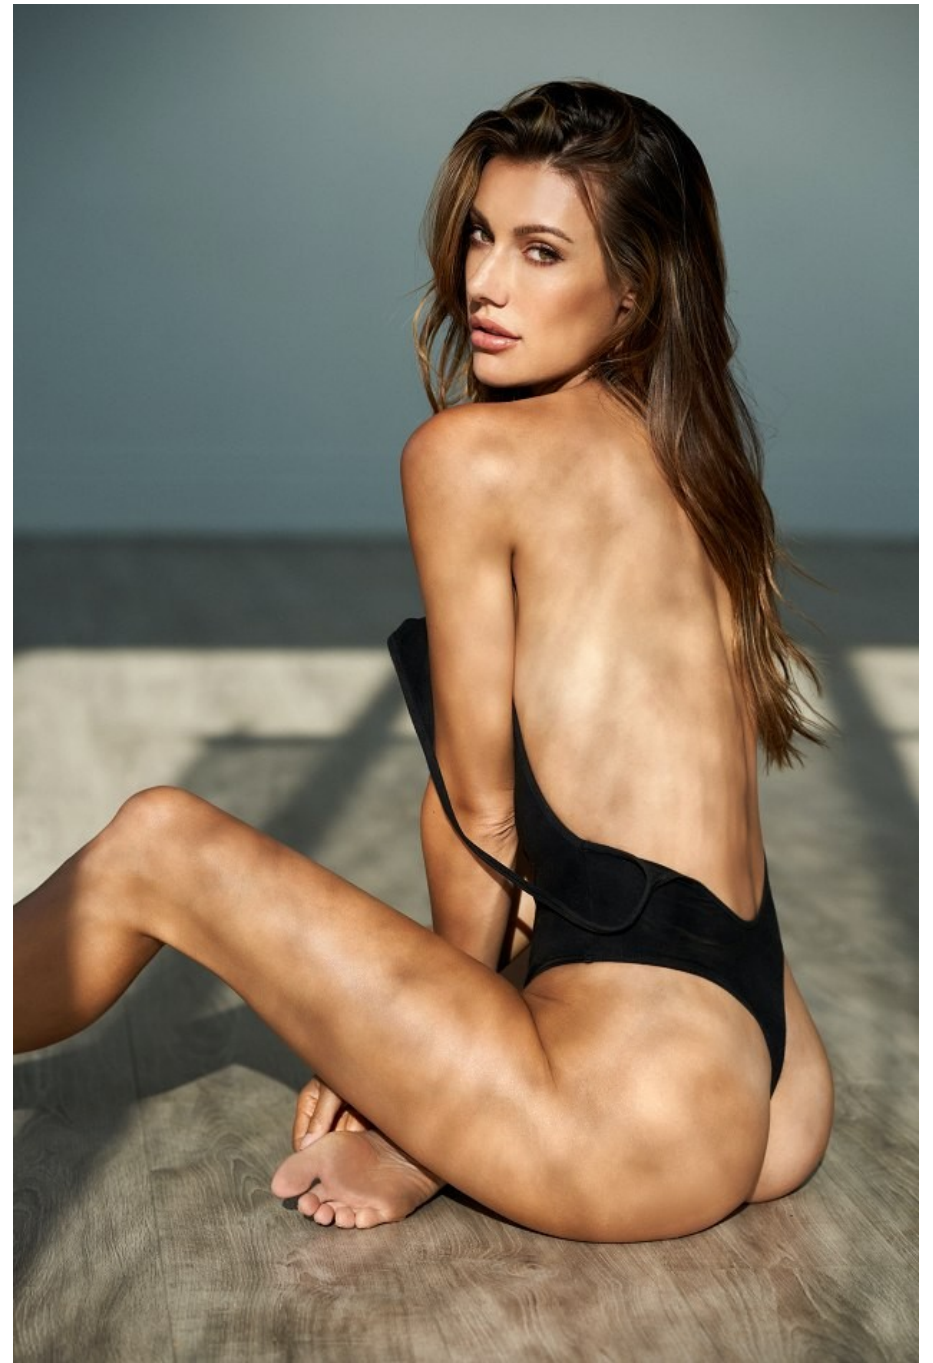

Celeste Ziegler   Height 5'9" | 175cm   Bust 34" | 86cm   Waist 25" | 63cm   Hips 36" | 91cm  
Dress 4 US | 34 EU   Shoe 8 US | 39 EU   Hair Brown   Eyes Hazel

**CGM**  
CAROLINE GLEASON  
MANAGEMENT

Celeste Ziegler Height 5'9" | 175cm Bust 34" | 86cm Waist 25" | 63cm Hips 36" | 91cm  
Dress 4 US | 34 EU Shoe 8 US | 39 EU Hair Brown Eyes Hazel

Celeste Ziegler Height 5'9" | 175cm Bust 34" | 86cm Waist 25" | 63cm Hips 36" | 91cm  
Dress 4 US | 34 EU Shoe 8 US | 39 EU Hair Brown Eyes Hazel

Celeste Ziegler Height 5'9" | 175cm Bust 34" | 86cm Waist 25" | 63cm Hips 36" | 91cm  
Dress 4 US | 34 EU Shoe 8 US | 39 EU Hair Brown Eyes Hazel