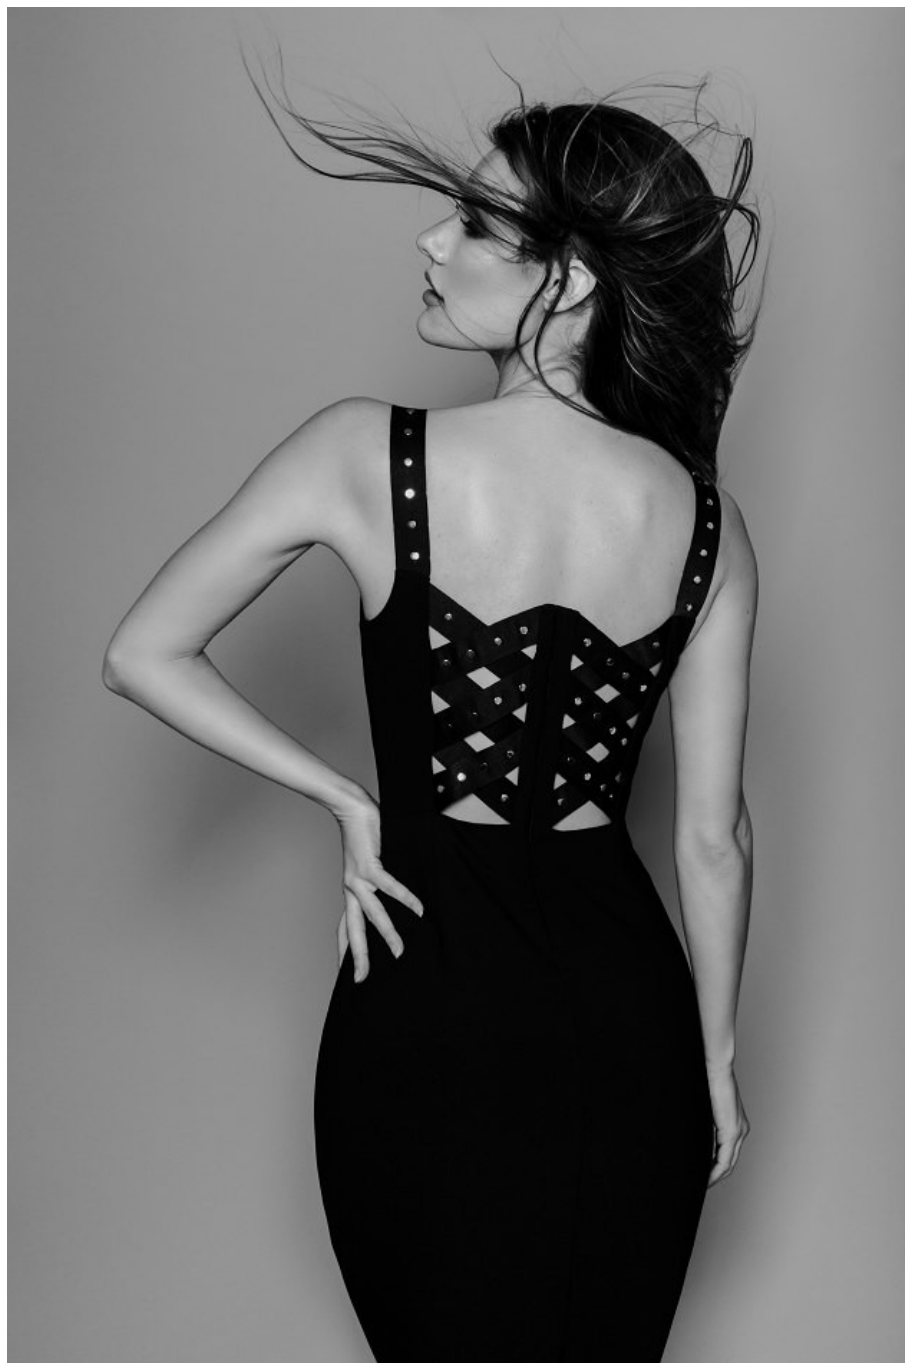

Celeste Ziegler Height 5'9" | 175cm Bust 34" | 86cm Waist 25" | 63cm Hips 36" | 91cm
Dress 4 US | 34 EU Shoe 8 US | 39 EU Hair Brown Eyes Hazel