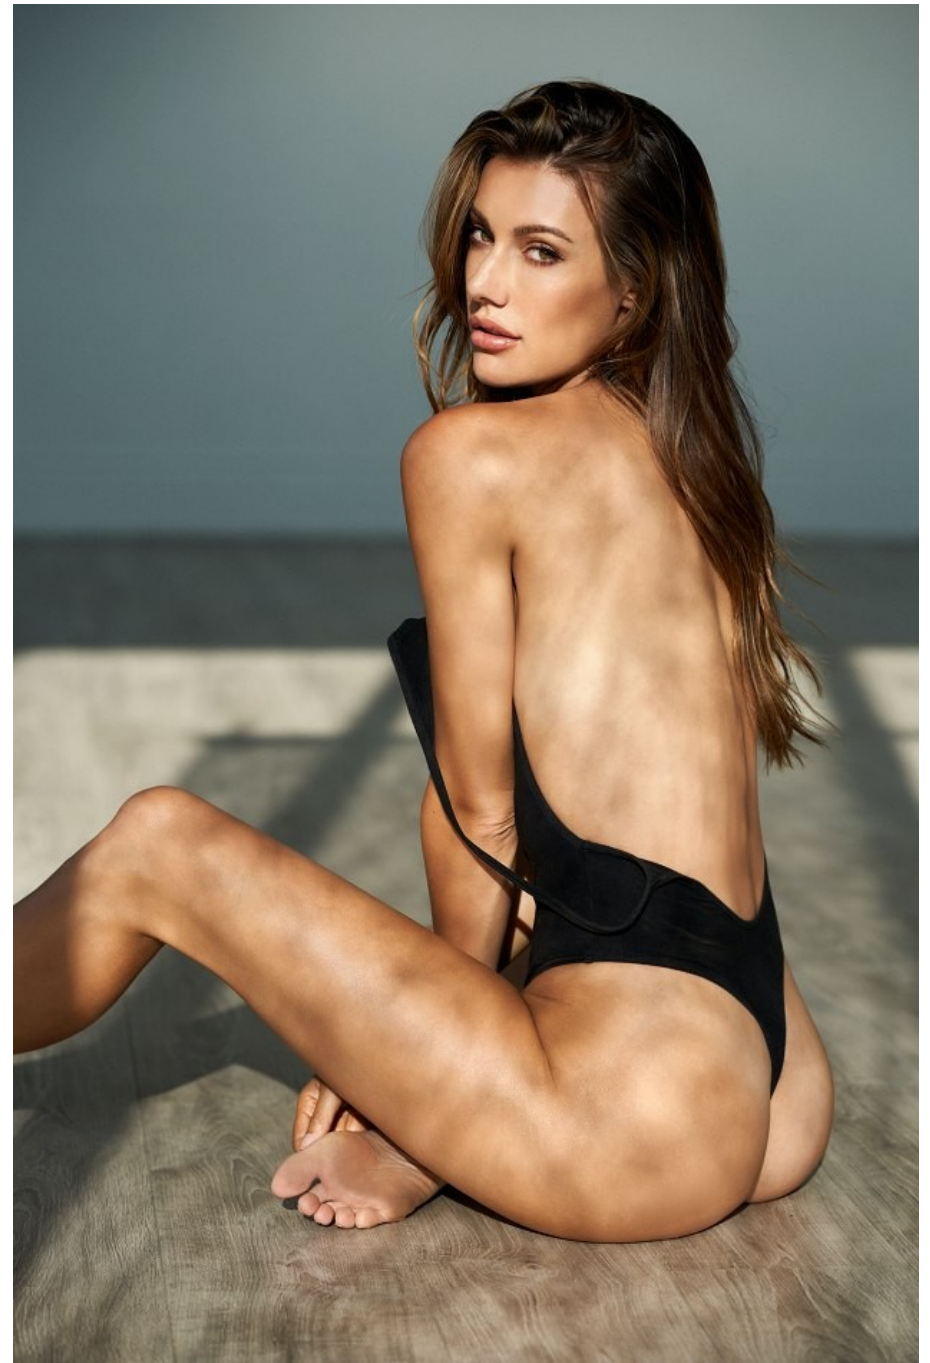

Celeste Ziegler Height 5'9" | 175cm Bust 34" | 86cm Waist 25" | 63cm Hips 36" | 91cm
Dress 4 US | 34 EU Shoe 8 US | 39 EU Hair Brown Eyes Hazel

Celeste Ziegler Height 5'9" | 175cm Bust 34" | 86cm Waist 25" | 63cm Hips 36" | 91cm
Dress 4 US | 34 EU Shoe 8 US | 39 EU Hair Brown Eyes Hazel