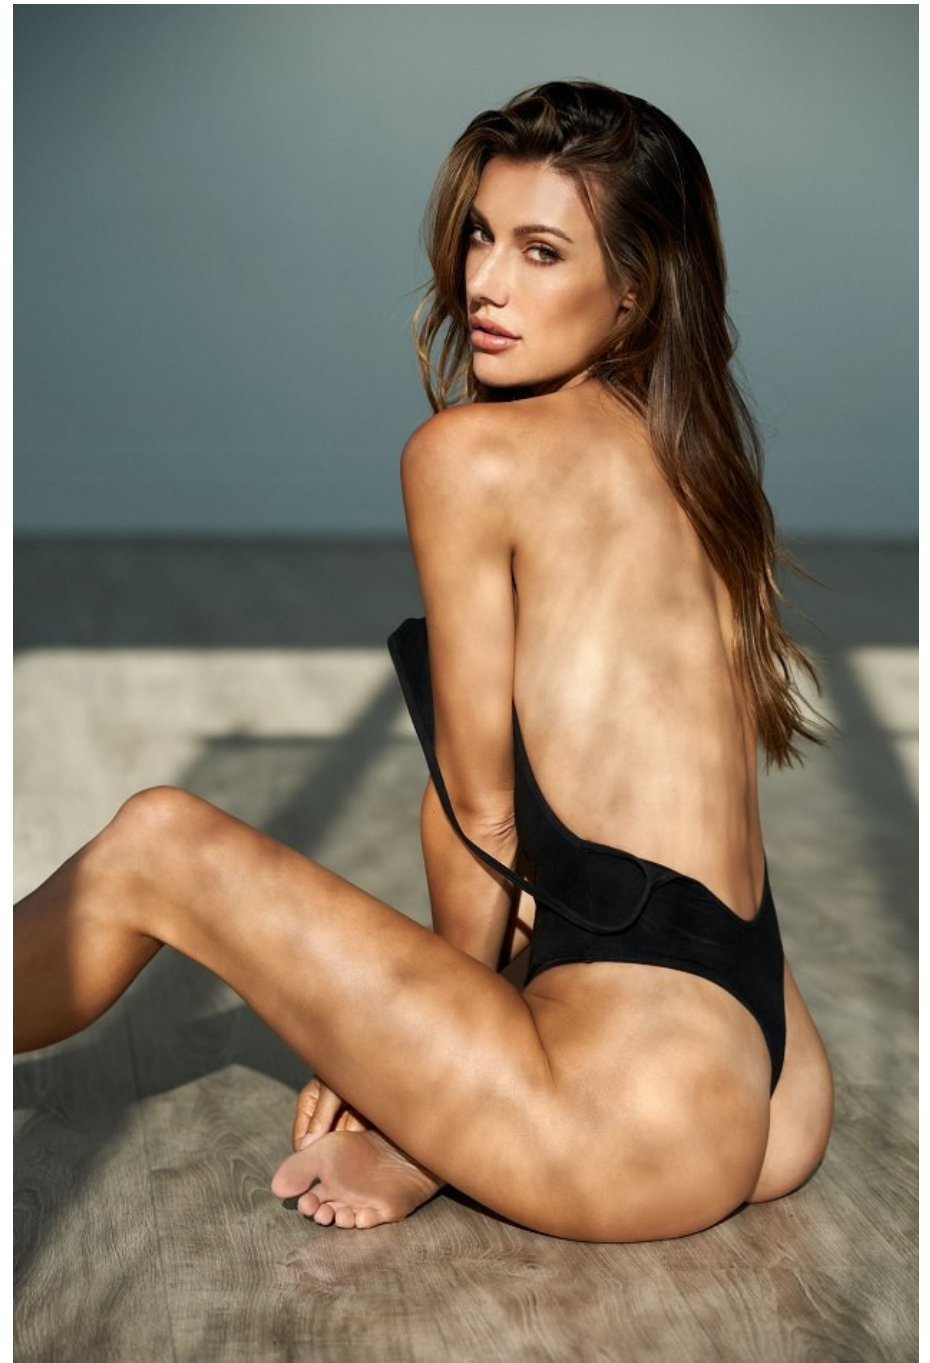

Celeste Ziegler   Height 5'9" | 175cm   Bust 34" | 86cm   Waist 25" | 63cm   Hips 36" | 91cm  
Dress 4 US | 34 EU   Shoe 8 US | 39 EU   Hair Brown   Eyes Hazel

Celeste Ziegler   Height 5'9" | 175cm   Bust 34" | 86cm   Waist 25" | 63cm   Hips 36" | 91cm  
Dress 4 US | 34 EU   Shoe 8 US | 39 EU   Hair Brown   Eyes Hazel