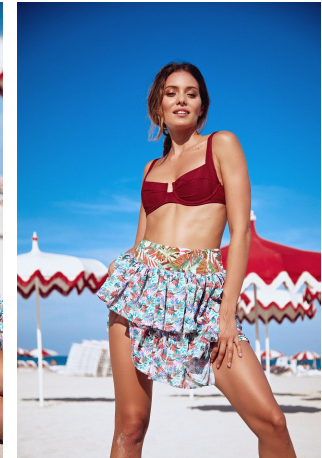

Dafne Rotolo Height 5'10" | 178cm Bust 34" | 86cm Waist 26" | 66cm Hips 37" | 94cm
Dress 4 US | 34 EU Shoe 8.5 US | 39.5 EU Hair Brown Eyes Green

Dafne Rotolo Height 5'10" | 178cm Bust 34" | 86cm Waist 26" | 66cm Hips 37" | 94cm
 Dress 4 US | 34 EU Shoe 8.5 US | 39.5 EU Hair Brown Eyes Green