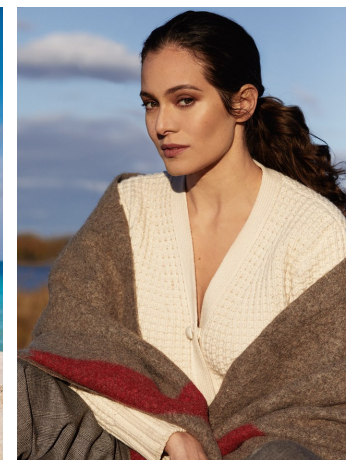

Dafne Rotolo Height 5'10" | 178cm Bust 34" | 86cm Waist 26" | 66cm Hips 37" | 94cm
Dress 4 US | 34 EU Shoe 8.5 US | 39.5 EU Hair Brown Eyes Green

Dafne Rotolo Height 5'10" | 178cm Bust 34" | 86cm Waist 26" | 66cm Hips 37" | 94cm
 Dress 4 US | 34 EU Shoe 8.5 US | 39.5 EU Hair Brown Eyes Green