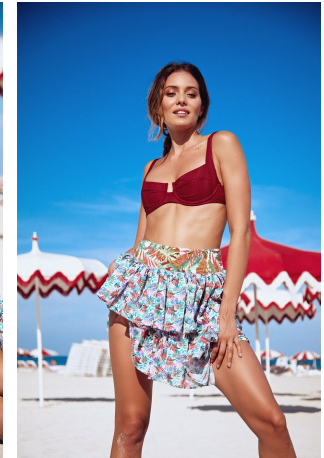

Dafne Rotolo Height 5'10" | 178cm Bust 34" | 86cm Waist 26" | 66cm Hips 37" | 94cm  
Dress 4 US | 34 EU Shoe 8.5 US | 39.5 EU Hair Brown Eyes Green

Dafne Rotolo Height 5'10" | 178cm Bust 34" | 86cm Waist 26" | 66cm Hips 37" | 94cm  
 Dress 4 US | 34 EU Shoe 8.5 US | 39.5 EU Hair Brown Eyes Green