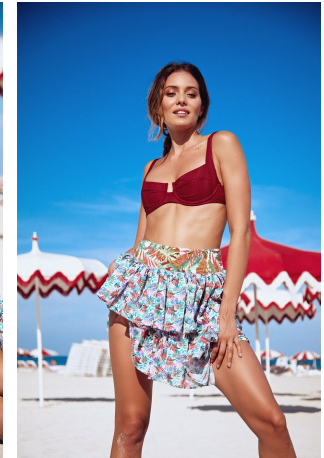

Dafne Rotolo Height 5'10" | 178cm Bust 34" | 86cm Waist 26" | 66cm Hips 37" | 94cm  
Dress 4 US | 34 EU Shoe 8.5 US | 39.5 EU Hair Brown Eyes Green

Dafne Rotolo Height 5'10" | 178cm Bust 34" | 86cm Waist 26" | 66cm Hips 37" | 94cm  
Dress 4 US | 34 EU Shoe 8.5 US | 39.5 EU Hair Brown Eyes Green