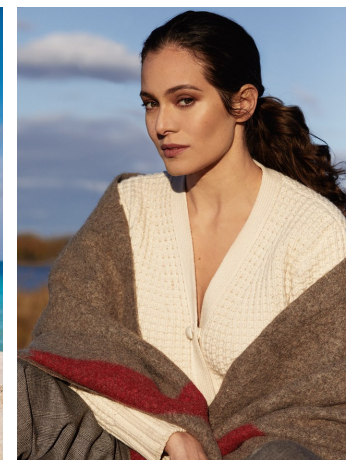

Dafne Rotolo Height 5'10" | 178cm Bust 34" | 86cm Waist 26" | 66cm Hips 37" | 94cm  
Dress 4 US | 34 EU Shoe 8.5 US | 39.5 EU Hair Brown Eyes Green

Dafne Rotolo Height 5'10" | 178cm Bust 34" | 86cm Waist 26" | 66cm Hips 37" | 94cm  
Dress 4 US | 34 EU Shoe 8.5 US | 39.5 EU Hair Brown Eyes Green