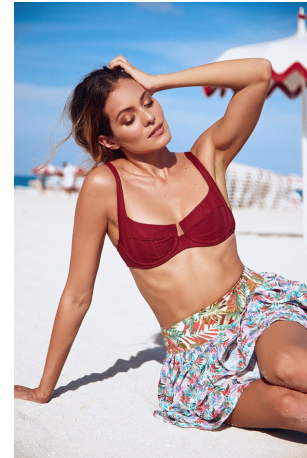

Dafne Rotolo Height 5'10" | 178cm Bust 34" | 86cm Waist 26" | 66cm Hips 37" | 94cm  
Dress 4 US | 34 EU Shoe 8.5 US | 39.5 EU Hair Brown Eyes Green

Dafne Rotolo Height 5'10" | 178cm Bust 34" | 86cm Waist 26" | 66cm Hips 37" | 94cm  
 Dress 4 US | 34 EU Shoe 8.5 US | 39.5 EU Hair Brown Eyes Green