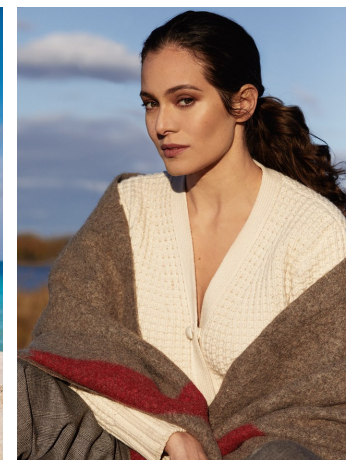

Dafne Rotolo Height 5'10" | 178cm Bust 34" | 86cm Waist 26" | 66cm Hips 37" | 94cm  
Dress 4 US | 34 EU Shoe 8.5 US | 39.5 EU Hair Brown Eyes Green

Dafne Rotolo Height 5'10" | 178cm Bust 34" | 86cm Waist 26" | 66cm Hips 37" | 94cm  
 Dress 4 US | 34 EU Shoe 8.5 US | 39.5 EU Hair Brown Eyes Green