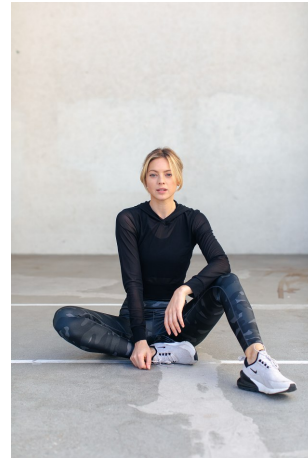

Amanda Pacheco    Height 5'9" | 175cm    Bust 34" | 86cm    Waist 26" | 66cm    Hips 36" | 92cm  
 Dress 2-4 US | 32-34 EU    Shoe 7.5 US | 38.5 EU    Hair Blonde    Eyes Blue

Amanda Pacheco Height 5'9" | 175cm Bust 34" | 86cm Waist 26" | 66cm Hips 36" | 92cm  
 Dress 2-4 US | 32-34 EU Shoe 7.5 US | 38.5 EU Hair Blonde Eyes Blue