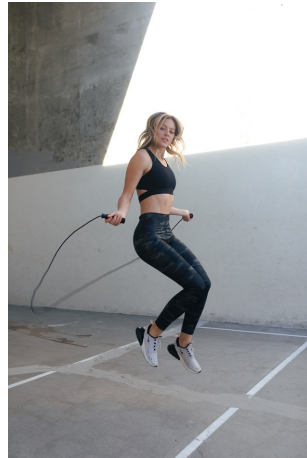

Amanda Pacheco Height 5'9" | 175cm Bust 34" | 86cm Waist 26" | 66cm Hips 36" | 92cm
Dress 2-4 US | 32-34 EU Shoe 7.5 US | 38.5 EU Hair Blonde Eyes Blue

Amanda Pacheco Height 5'9" | 175cm Bust 34" | 86cm Waist 26" | 66cm Hips 36" | 92cm Dress 2-4 US | 32-34 EU Shoe 7.5 US | 38.5 EU Hair Blonde Eyes Blue