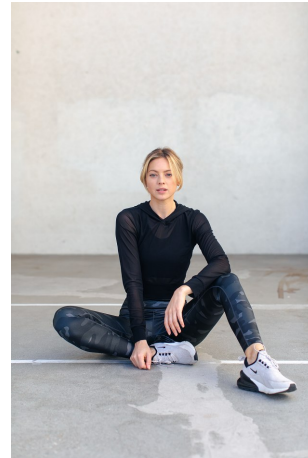

Amanda Pacheco Height 5'9" | 175cm Bust 34" | 86cm Waist 26" | 66cm Hips 36" | 92cm
Dress 2-4 US | 32-34 EU Shoe 7.5 US | 38.5 EU Hair Blonde Eyes Blue

Amanda Pacheco Height 5'9" | 175cm Bust 34" | 86cm Waist 26" | 66cm Hips 36" | 92cm Dress 2-4 US | 32-34 EU Shoe 7.5 US | 38.5 EU Hair Blonde Eyes Blue