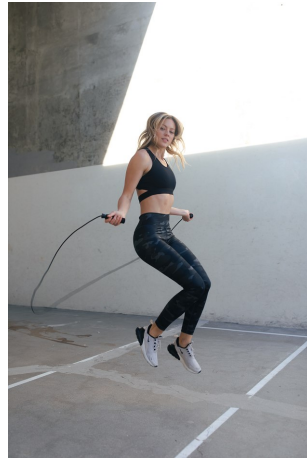

Amanda Pacheco    Height 5'9" | 175cm    Bust 34" | 86cm    Waist 26" | 66cm    Hips 36" | 92cm  
 Dress 2-4 US | 32-34 EU    Shoe 7.5 US | 38.5 EU    Hair Blonde    Eyes Blue

Amanda Pacheco Height 5'9" | 175cm Bust 34" | 86cm Waist 26" | 66cm Hips 36" | 92cm  
 Dress 2-4 US | 32-34 EU Shoe 7.5 US | 38.5 EU Hair Blonde Eyes Blue