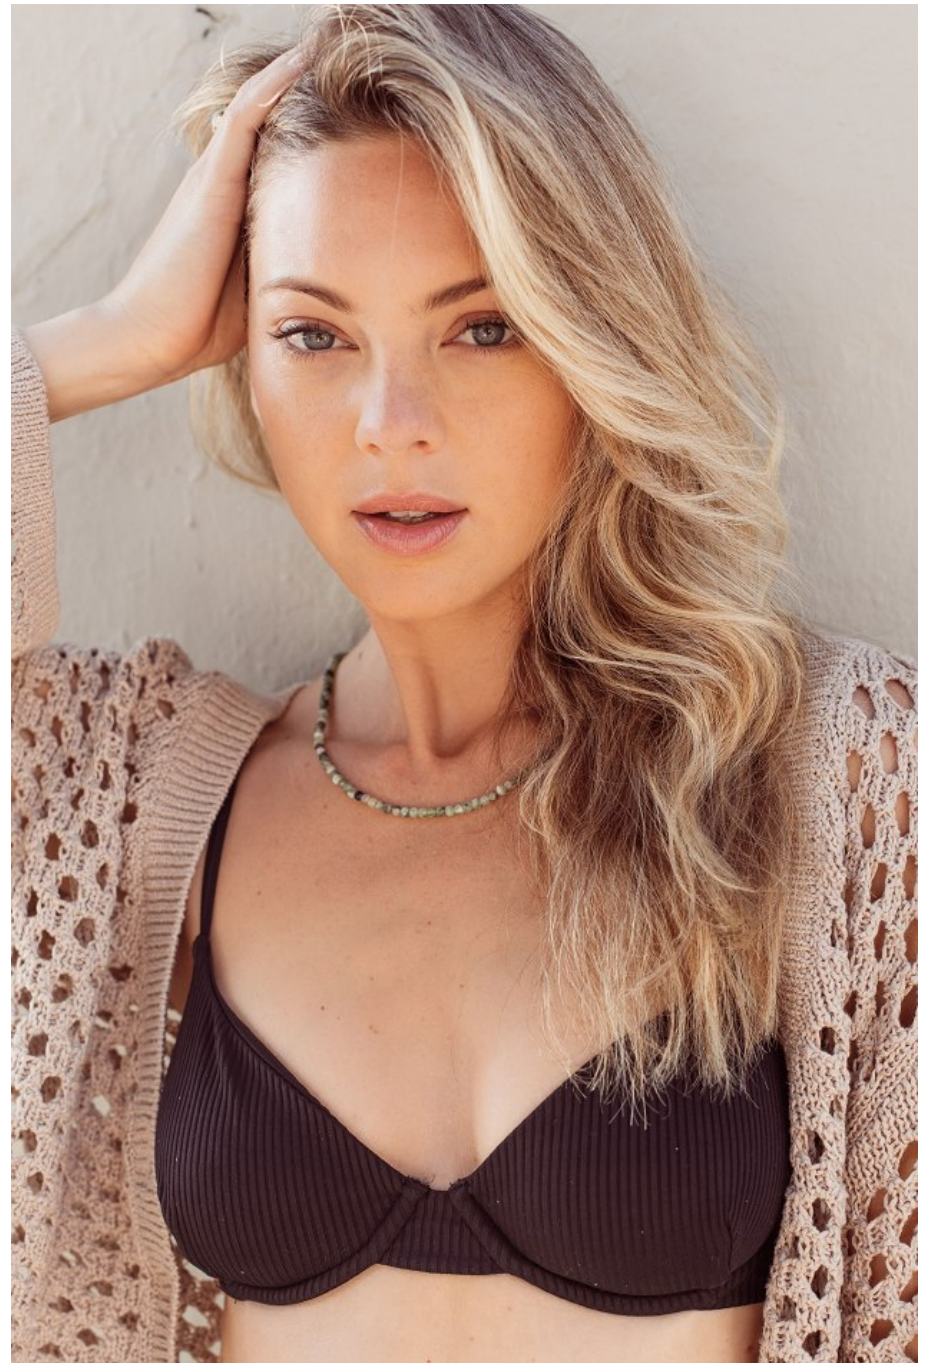

## Baby Love

DOULA  
ADVICE NEW  
MAMIS NEED

CREATE  
A DREAM  
NURSERY

BUILD  
RESILIENCE  
FROM BIRTH

FEBRUARY/MARCH 2022  
PARENTSLATINA.COM

Amanda Pacheco Height 5'9" | 175cm Bust 34" | 86cm Waist 26" | 66cm Hips 36" | 92cm  
Dress 2-4 US | 32-34 EU Shoe 7.5 US | 38.5 EU Hair Blonde Eyes Blue