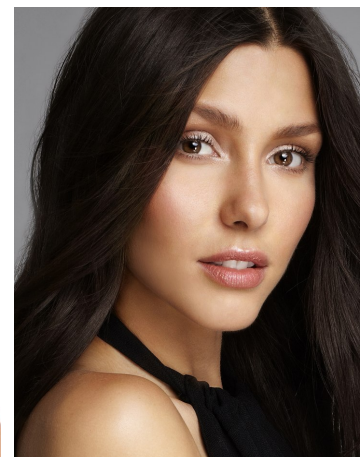

Madeline Burns Height 5'9.5" | 176cm Bust 34" | 86cm Waist 26.5" | 67cm Hips 36.5" | 93cm
Dress 2 US | 32 EU Shoe 9.5 US | 40.5 EU Hair Brown Eyes Brown

Madeline Burns Height 5'9.5" | 176cm Bust 34" | 86cm Waist 26.5" | 67cm Hips 36.5" | 93cm
Dress 2 US | 32 EU Shoe 9.5 US | 40.5 EU Hair Brown Eyes Brown

CGM
CAROLINE GLEASON
MANAGEMENT

Madeline Burns Height 5'9.5" | 176cm Bust 34" | 86cm Waist 26.5" | 67cm Hips 36.5" | 93cm
Dress 2 US | 32 EU Shoe 9.5 US | 40.5 EU Hair Brown Eyes Brown

Madeline Burns Height 5'9.5" | 176cm Bust 34" | 86cm Waist 26.5" | 67cm Hips 36.5" | 93cm
Dress 2 US | 32 EU Shoe 9.5 US | 40.5 EU Hair Brown Eyes Brown