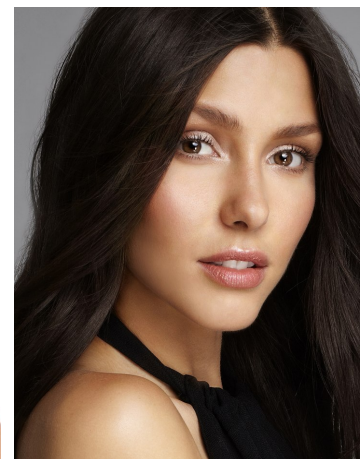

Madeline Burns Height 5'9.5" | 176cm Bust 34" | 86cm Waist 26.5" | 67cm Hips 36.5" | 93cm
Dress 2 US | 32 EU Shoe 9.5 US | 40.5 EU Hair Brown Eyes Brown

Madeline Burns Height 5'9.5" | 176cm Bust 34" | 86cm Waist 26.5" | 67cm Hips 36.5" | 93cm
Dress 2 US | 32 EU Shoe 9.5 US | 40.5 EU Hair Brown Eyes Brown

CGM
CAROLINE GLEASON
MANAGEMENT

Madeline Burns Height 5'9.5" | 176cm Bust 34" | 86cm Waist 26.5" | 67cm Hips 36.5" | 93cm
Dress 2 US | 32 EU Shoe 9.5 US | 40.5 EU Hair Brown Eyes Brown

Madeline Burns Height 5'9.5" | 176cm Bust 34" | 86cm Waist 26.5" | 67cm Hips 36.5" | 93cm
Dress 2 US | 32 EU Shoe 9.5 US | 40.5 EU Hair Brown Eyes Brown