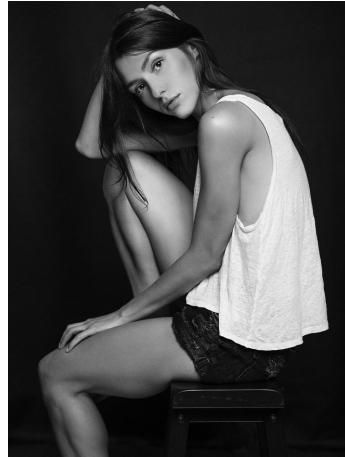

Madeline Burns Height 5'9.5" | 176cm Bust 34" | 86cm Waist 26.5" | 67cm Hips 36.5" | 93cm
Dress 2 US | 32 EU Shoe 9.5 US | 40.5 EU Hair Brown Eyes Brown

Madeline Burns Height 5'9.5" | 176cm Bust 34" | 86cm Waist 26.5" | 67cm Hips 36.5" | 93cm
Dress 2 US | 32 EU Shoe 9.5 US | 40.5 EU Hair Brown Eyes Brown

CGM
CAROLINE GLEASON
MANAGEMENT

Madeline Burns Height 5'9.5" | 176cm Bust 34" | 86cm Waist 26.5" | 67cm Hips 36.5" | 93cm
Dress 2 US | 32 EU Shoe 9.5 US | 40.5 EU Hair Brown Eyes Brown

Madeline Burns Height 5'9.5" | 176cm Bust 34" | 86cm Waist 26.5" | 67cm Hips 36.5" | 93cm
Dress 2 US | 32 EU Shoe 9.5 US | 40.5 EU Hair Brown Eyes Brown