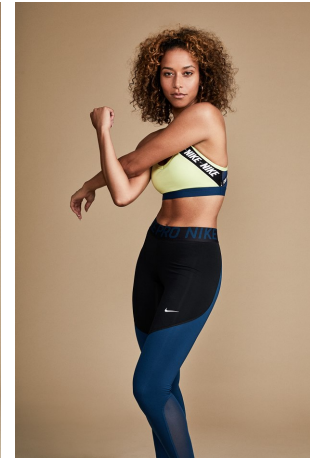

Malika Miller Height 5'9" | 175cm Bust 34" | 86cm Waist 27" | 69cm Hips 38.5" | 98cm
Dress 6 US | 36 EU Shoe 9.5 US | 40.5 EU Hair Brown Eyes Brown

Malika Miller Height 5'9" | 175cm Bust 34" | 86cm Waist 27" | 69cm Hips 38.5" | 98cm
Dress 6 US | 36 EU Shoe 9.5 US | 40.5 EU Hair Brown Eyes Brown

CGM
CAROLINE GLEASON
MANAGEMENT

Malika Miller Height 5'9" | 175cm Bust 34" | 86cm Waist 27" | 69cm Hips 38.5" | 98cm
Dress 6 US | 36 EU Shoe 9.5 US | 40.5 EU Hair Brown Eyes Brown

Malika Miller Height 5'9" | 175cm Bust 34" | 86cm Waist 27" | 69cm Hips 38.5" | 98cm
 Dress 6 US | 36 EU Shoe 9.5 US | 40.5 EU Hair Brown Eyes Brown