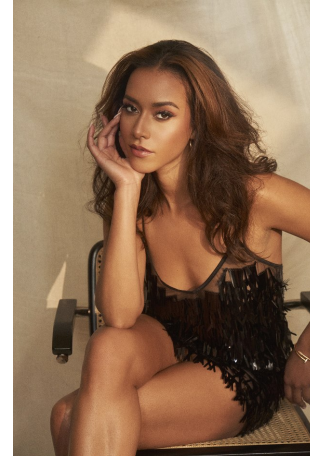

Malika Miller Height 5'9" | 175cm Bust 34" | 86cm Waist 27" | 69cm Hips 38.5" | 98cm
Dress 6 US | 36 EU Shoe 9.5 US | 40.5 EU Hair Brown Eyes Brown

Malika Miller Height 5'9" | 175cm Bust 34" | 86cm Waist 27" | 69cm Hips 38.5" | 98cm
Dress 6 US | 36 EU Shoe 9.5 US | 40.5 EU Hair Brown Eyes Brown

CGM
CAROLINE GLEASON
MANAGEMENT

Malika Miller Height 5'9" | 175cm Bust 34" | 86cm Waist 27" | 69cm Hips 38.5" | 98cm
Dress 6 US | 36 EU Shoe 9.5 US | 40.5 EU Hair Brown Eyes Brown

Malika Miller Height 5'9" | 175cm Bust 34" | 86cm Waist 27" | 69cm Hips 38.5" | 98cm
 Dress 6 US | 36 EU Shoe 9.5 US | 40.5 EU Hair Brown Eyes Brown