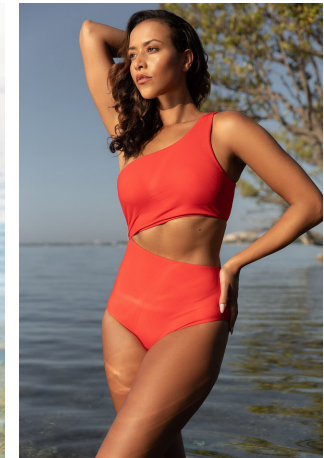

Malika Miller Height 5'9" | 175cm Bust 34" | 86cm Waist 27" | 69cm Hips 38.5" | 98cm
Dress 6 US | 36 EU Shoe 9.5 US | 40.5 EU Hair Brown Eyes Brown

Malika Miller Height 5'9" | 175cm Bust 34" | 86cm Waist 27" | 69cm Hips 38.5" | 98cm
Dress 6 US | 36 EU Shoe 9.5 US | 40.5 EU Hair Brown Eyes Brown

CGM
CAROLINE GLEASON
MANAGEMENT

Malika Miller Height 5'9" | 175cm Bust 34" | 86cm Waist 27" | 69cm Hips 38.5" | 98cm
Dress 6 US | 36 EU Shoe 9.5 US | 40.5 EU Hair Brown Eyes Brown

Malika Miller Height 5'9" | 175cm Bust 34" | 86cm Waist 27" | 69cm Hips 38.5" | 98cm
 Dress 6 US | 36 EU Shoe 9.5 US | 40.5 EU Hair Brown Eyes Brown