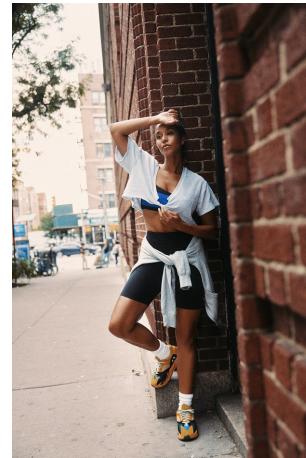

Malika Miller Height 5'9" | 175cm Bust 34" | 86cm Waist 27" | 69cm Hips 38.5" | 98cm
Dress 6 US | 36 EU Shoe 9.5 US | 40.5 EU Hair Brown Eyes Brown

Malika Miller Height 5'9" | 175cm Bust 34" | 86cm Waist 27" | 69cm Hips 38.5" | 98cm
Dress 6 US | 36 EU Shoe 9.5 US | 40.5 EU Hair Brown Eyes Brown

CGM
CAROLINE GLEASON
MANAGEMENT

Malika Miller Height 5'9" | 175cm Bust 34" | 86cm Waist 27" | 69cm Hips 38.5" | 98cm
Dress 6 US | 36 EU Shoe 9.5 US | 40.5 EU Hair Brown Eyes Brown

Malika Miller Height 5'9" | 175cm Bust 34" | 86cm Waist 27" | 69cm Hips 38.5" | 98cm
 Dress 6 US | 36 EU Shoe 9.5 US | 40.5 EU Hair Brown Eyes Brown