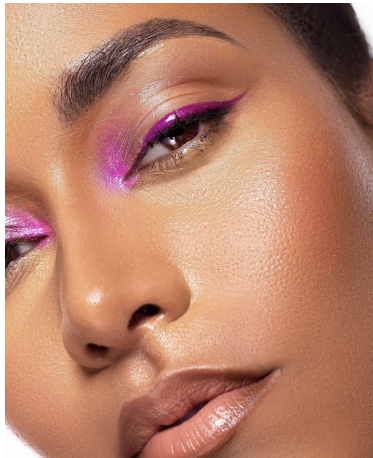

Malika Miller Height 5'9" | 175cm Bust 34" | 86cm Waist 27" | 69cm Hips 38.5" | 98cm
Dress 6 US | 36 EU Shoe 9.5 US | 40.5 EU Hair Brown Eyes Brown

Malika Miller Height 5'9" | 175cm Bust 34" | 86cm Waist 27" | 69cm Hips 38.5" | 98cm
Dress 6 US | 36 EU Shoe 9.5 US | 40.5 EU Hair Brown Eyes Brown

CGM
CAROLINE GLEASON
MANAGEMENT

Malika Miller Height 5'9" | 175cm Bust 34" | 86cm Waist 27" | 69cm Hips 38.5" | 98cm
Dress 6 US | 36 EU Shoe 9.5 US | 40.5 EU Hair Brown Eyes Brown

Malika Miller Height 5'9" | 175cm Bust 34" | 86cm Waist 27" | 69cm Hips 38.5" | 98cm
 Dress 6 US | 36 EU Shoe 9.5 US | 40.5 EU Hair Brown Eyes Brown