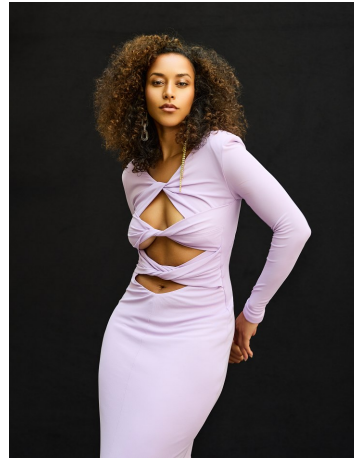

Malika Miller Height 5'9" | 175cm Bust 34" | 86cm Waist 27" | 69cm Hips 38.5" | 98cm
Dress 6 US | 36 EU Shoe 9.5 US | 40.5 EU Hair Brown Eyes Brown

Malika Miller Height 5'9" | 175cm Bust 34" | 86cm Waist 27" | 69cm Hips 38.5" | 98cm
Dress 6 US | 36 EU Shoe 9.5 US | 40.5 EU Hair Brown Eyes Brown

CGM
CAROLINE GLEASON
MANAGEMENT

Malika Miller Height 5'9" | 175cm Bust 34" | 86cm Waist 27" | 69cm Hips 38.5" | 98cm
Dress 6 US | 36 EU Shoe 9.5 US | 40.5 EU Hair Brown Eyes Brown

Malika Miller Height 5'9" | 175cm Bust 34" | 86cm Waist 27" | 69cm Hips 38.5" | 98cm
 Dress 6 US | 36 EU Shoe 9.5 US | 40.5 EU Hair Brown Eyes Brown