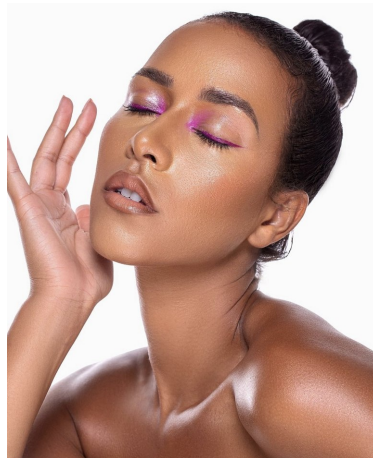

Malika Miller Height 5'9" | 175cm Bust 34" | 86cm Waist 27" | 69cm Hips 38.5" | 98cm
Dress 6 US | 36 EU Shoe 9.5 US | 40.5 EU Hair Brown Eyes Brown

Malika Miller Height 5'9" | 175cm Bust 34" | 86cm Waist 27" | 69cm Hips 38.5" | 98cm
Dress 6 US | 36 EU Shoe 9.5 US | 40.5 EU Hair Brown Eyes Brown

CGM
CAROLINE GLEASON
MANAGEMENT

Malika Miller Height 5'9" | 175cm Bust 34" | 86cm Waist 27" | 69cm Hips 38.5" | 98cm
Dress 6 US | 36 EU Shoe 9.5 US | 40.5 EU Hair Brown Eyes Brown

Malika Miller Height 5'9" | 175cm Bust 34" | 86cm Waist 27" | 69cm Hips 38.5" | 98cm
 Dress 6 US | 36 EU Shoe 9.5 US | 40.5 EU Hair Brown Eyes Brown