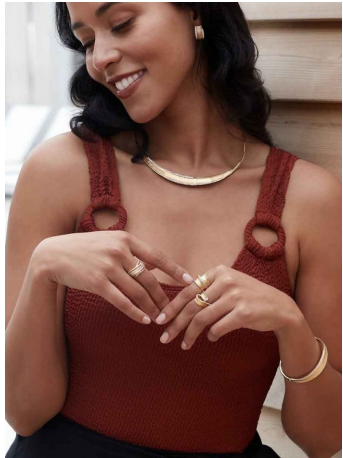

Malika Miller Height 5'9" | 175cm Bust 34" | 86cm Waist 27" | 69cm Hips 38.5" | 98cm
Dress 6 US | 36 EU Shoe 9.5 US | 40.5 EU Hair Brown Eyes Brown

Malika Miller Height 5'9" | 175cm Bust 34" | 86cm Waist 27" | 69cm Hips 38.5" | 98cm
Dress 6 US | 36 EU Shoe 9.5 US | 40.5 EU Hair Brown Eyes Brown

CGM
CAROLINE GLEASON
MANAGEMENT

Malika Miller Height 5'9" | 175cm Bust 34" | 86cm Waist 27" | 69cm Hips 38.5" | 98cm
Dress 6 US | 36 EU Shoe 9.5 US | 40.5 EU Hair Brown Eyes Brown

Malika Miller Height 5'9" | 175cm Bust 34" | 86cm Waist 27" | 69cm Hips 38.5" | 98cm
 Dress 6 US | 36 EU Shoe 9.5 US | 40.5 EU Hair Brown Eyes Brown