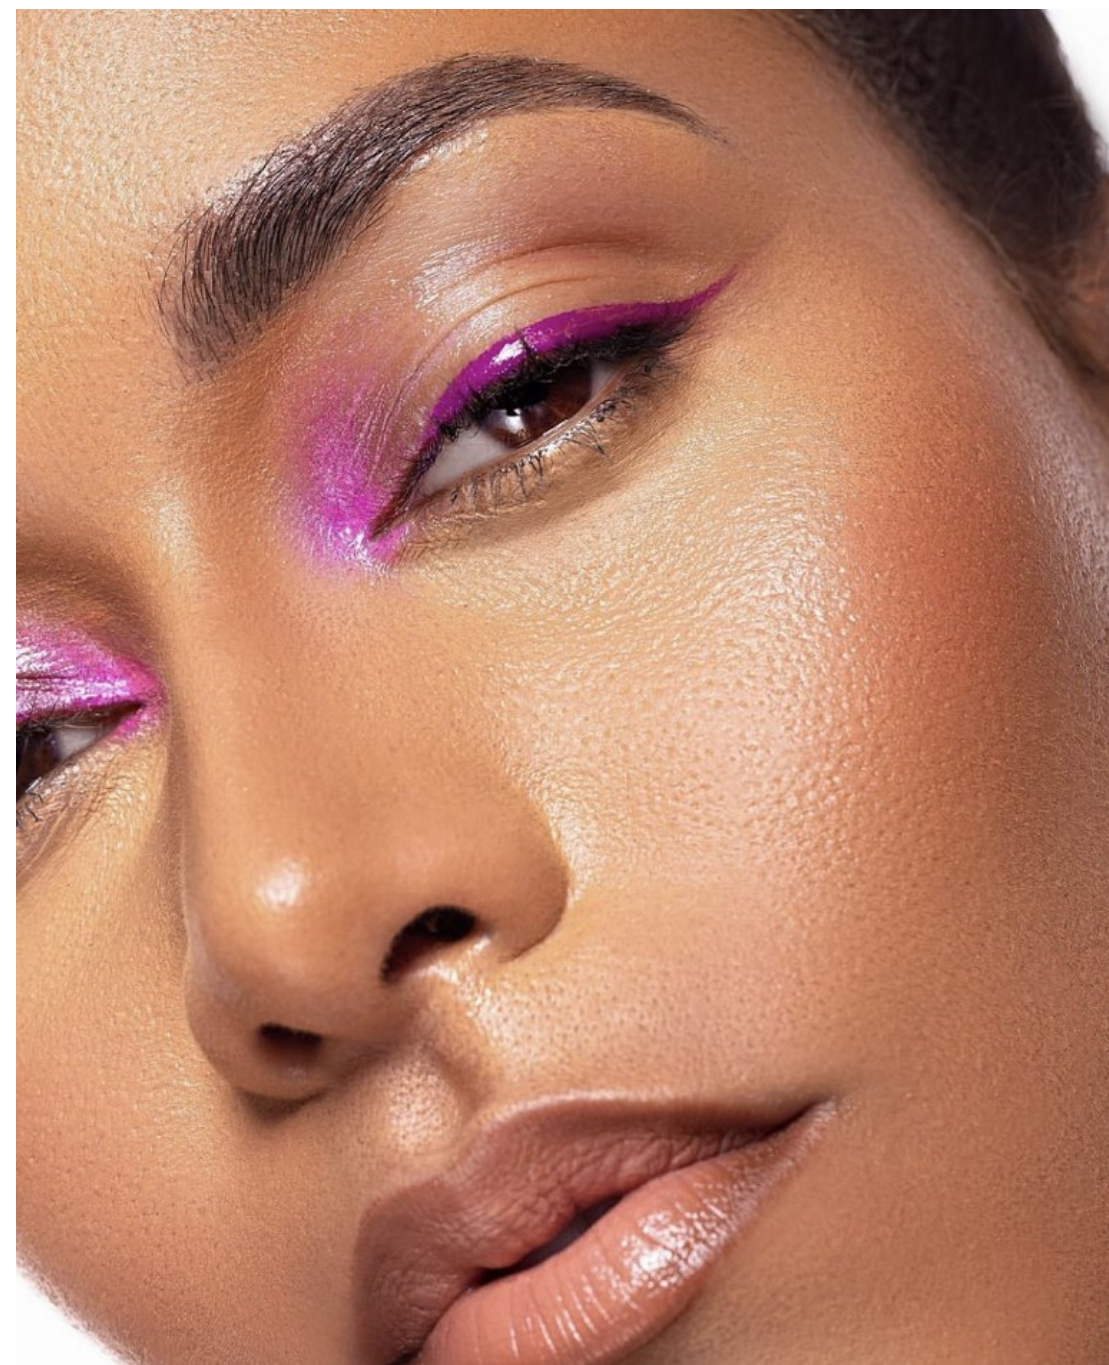

Malika Miller   Height 5'9" | 175cm   Bust 34" | 86cm   Waist 27" | 69cm   Hips 38.5" | 98cm
Dress 6 US | 36 EU   Shoe 9.5 US | 40.5 EU   Hair Brown   Eyes Brown

Malika Miller   Height 5'9" | 175cm   Bust 34" | 86cm   Waist 27" | 69cm   Hips 38.5" | 98cm
Dress 6 US | 36 EU   Shoe 9.5 US | 40.5 EU   Hair Brown   Eyes Brown

CGM
CAROLINE GLEASON
MANAGEMENT