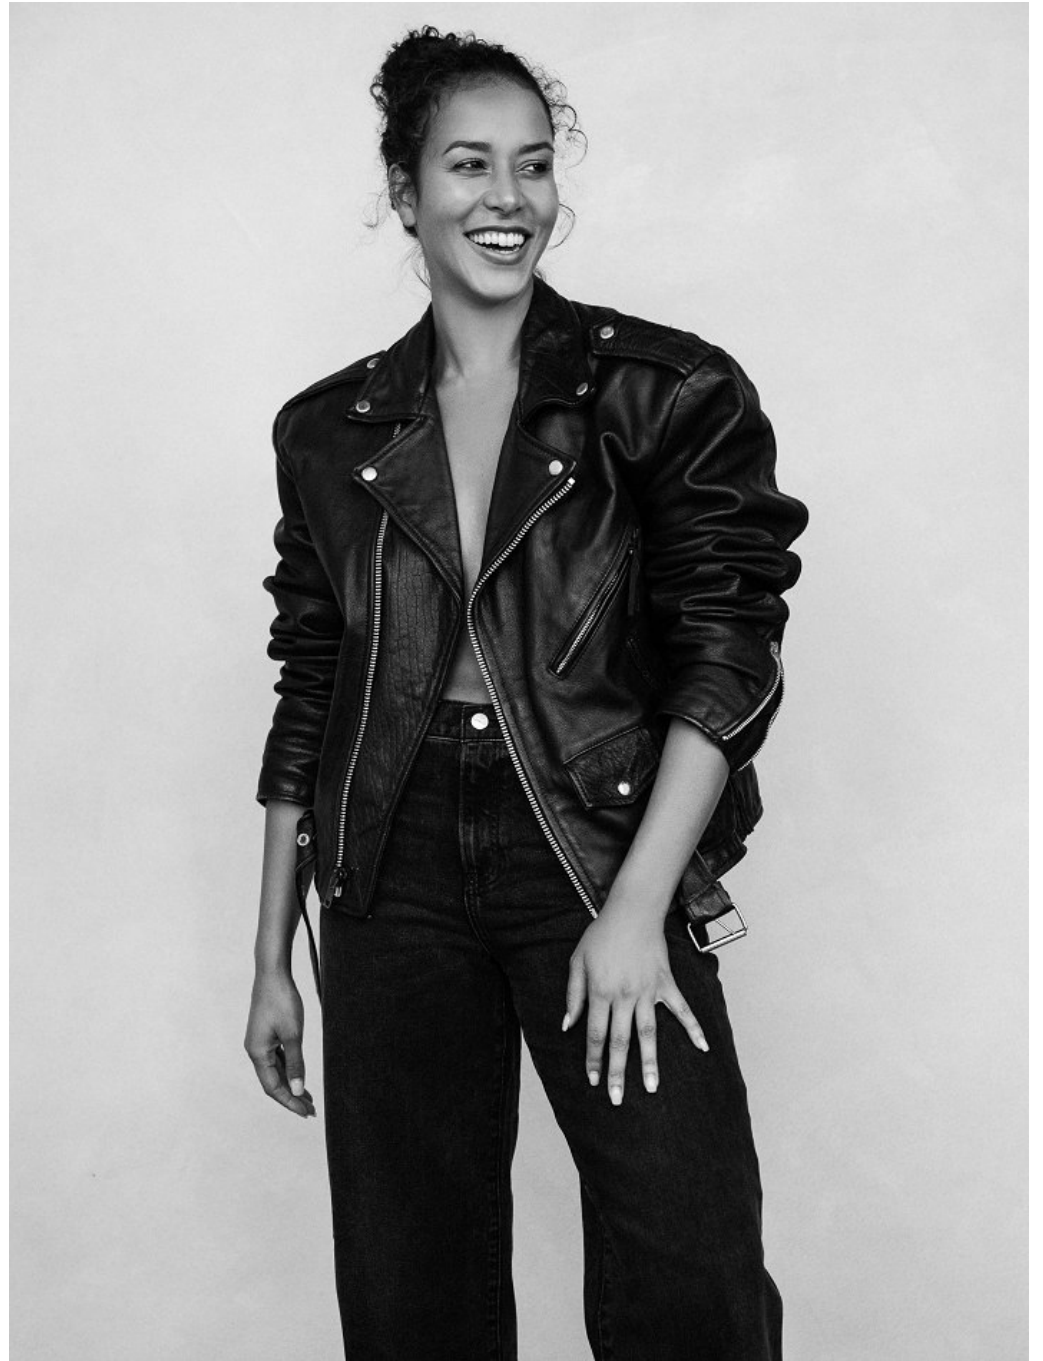

Malika Miller Height 5'9" | 175cm Bust 34" | 86cm Waist 27" | 69cm Hips 38.5" | 98cm
Dress 6 US | 36 EU Shoe 9.5 US | 40.5 EU Hair Brown Eyes Brown

CGM
CAROLINE GLEASON
MANAGEMENT

Malika Miller Height 5'9" | 175cm Bust 34" | 86cm Waist 27" | 69cm Hips 38.5" | 98cm
Dress 6 US | 36 EU Shoe 9.5 US | 40.5 EU Hair Brown Eyes Brown

Malika Miller Height 5'9" | 175cm Bust 34" | 86cm Waist 27" | 69cm Hips 38.5" | 98cm
Dress 6 US | 36 EU Shoe 9.5 US | 40.5 EU Hair Brown Eyes Brown

Malika Miller Height 5'9" | 175cm Bust 34" | 86cm Waist 27" | 69cm Hips 38.5" | 98cm
Dress 6 US | 36 EU Shoe 9.5 US | 40.5 EU Hair Brown Eyes Brown