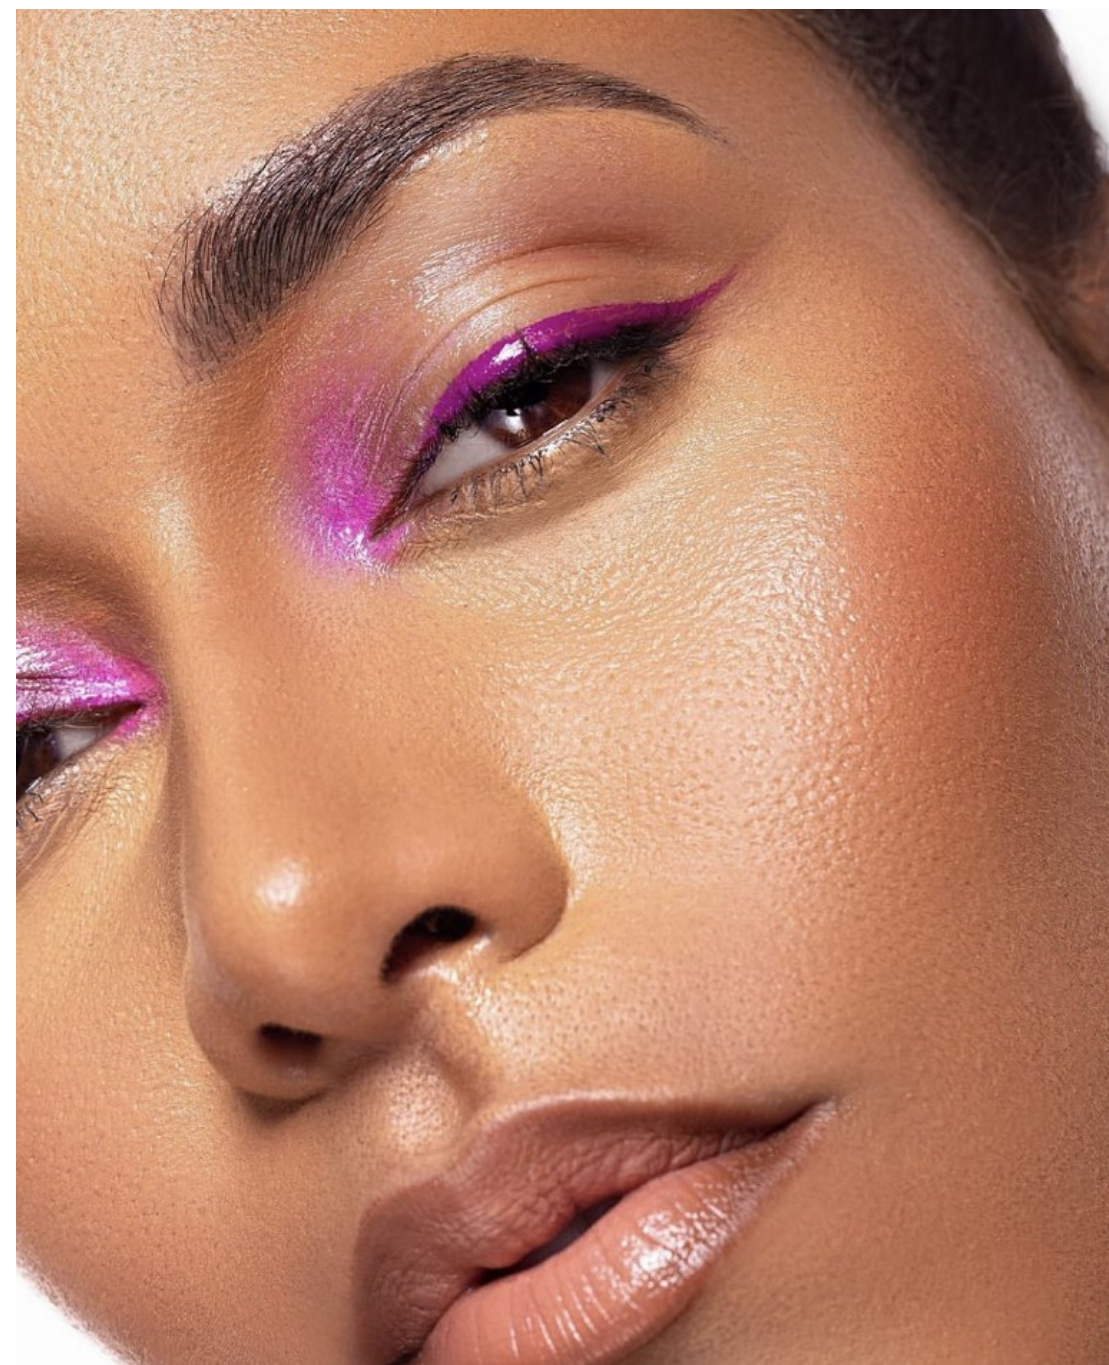

Malika Miller Height 5'9" | 175cm Bust 34" | 86cm Waist 27" | 69cm Hips 38.5" | 98cm
Dress 6 US | 36 EU Shoe 9.5 US | 40.5 EU Hair Brown Eyes Brown

Malika Miller   Height 5'9" | 175cm   Bust 34" | 86cm   Waist 27" | 69cm   Hips 38.5" | 98cm
Dress 6 US | 36 EU   Shoe 9.5 US | 40.5 EU   Hair Brown   Eyes Brown

CGM
CAROLINE GLEASON
MANAGEMENT