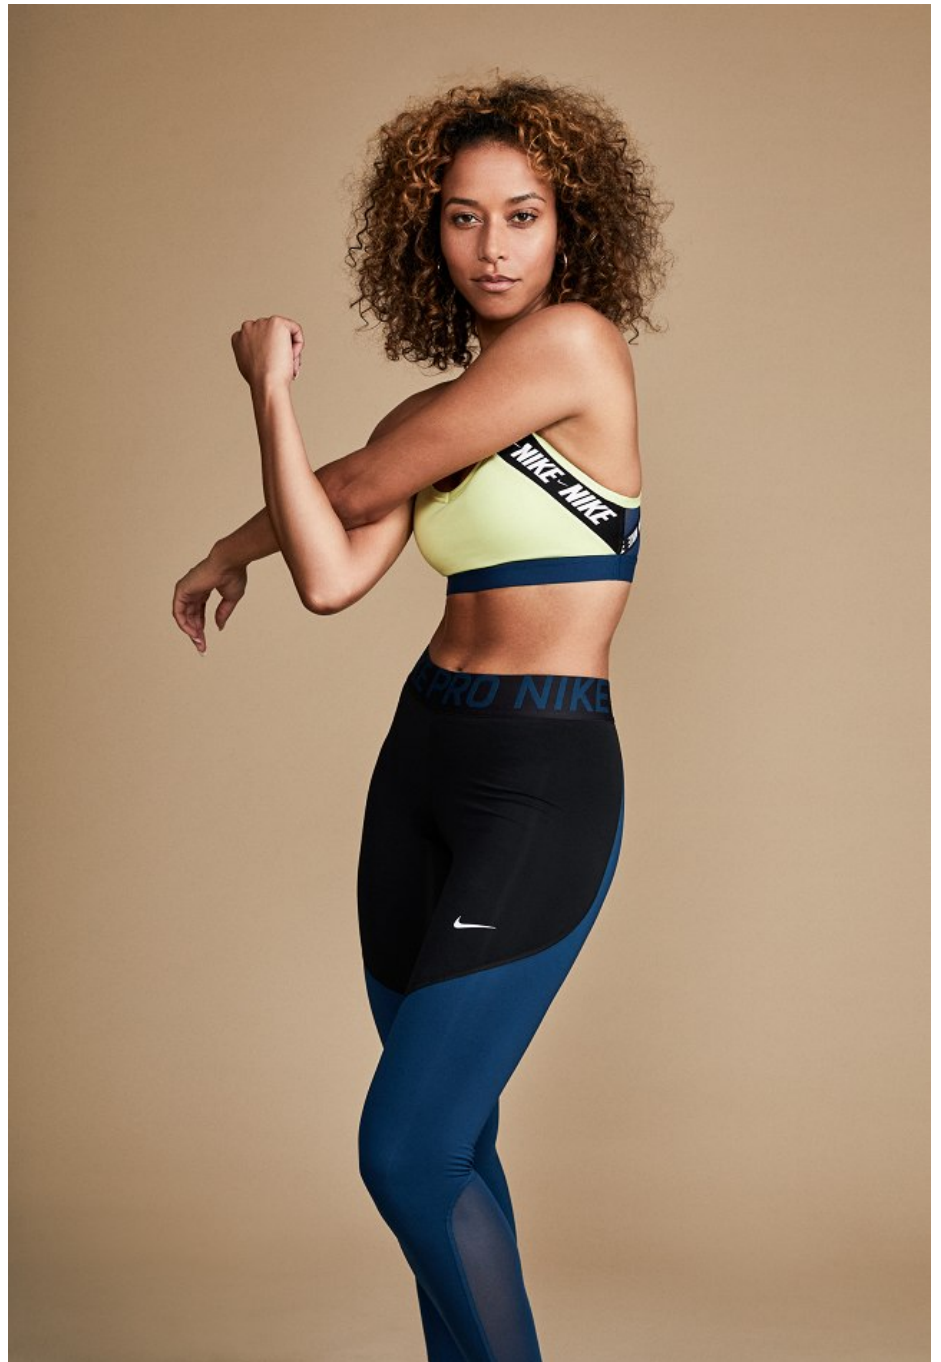

Malika Miller   Height 5'9" | 175cm   Bust 34" | 86cm   Waist 27" | 69cm   Hips 38.5" | 98cm
Dress 6 US | 36 EU   Shoe 9.5 US | 40.5 EU   Hair Brown   Eyes Brown