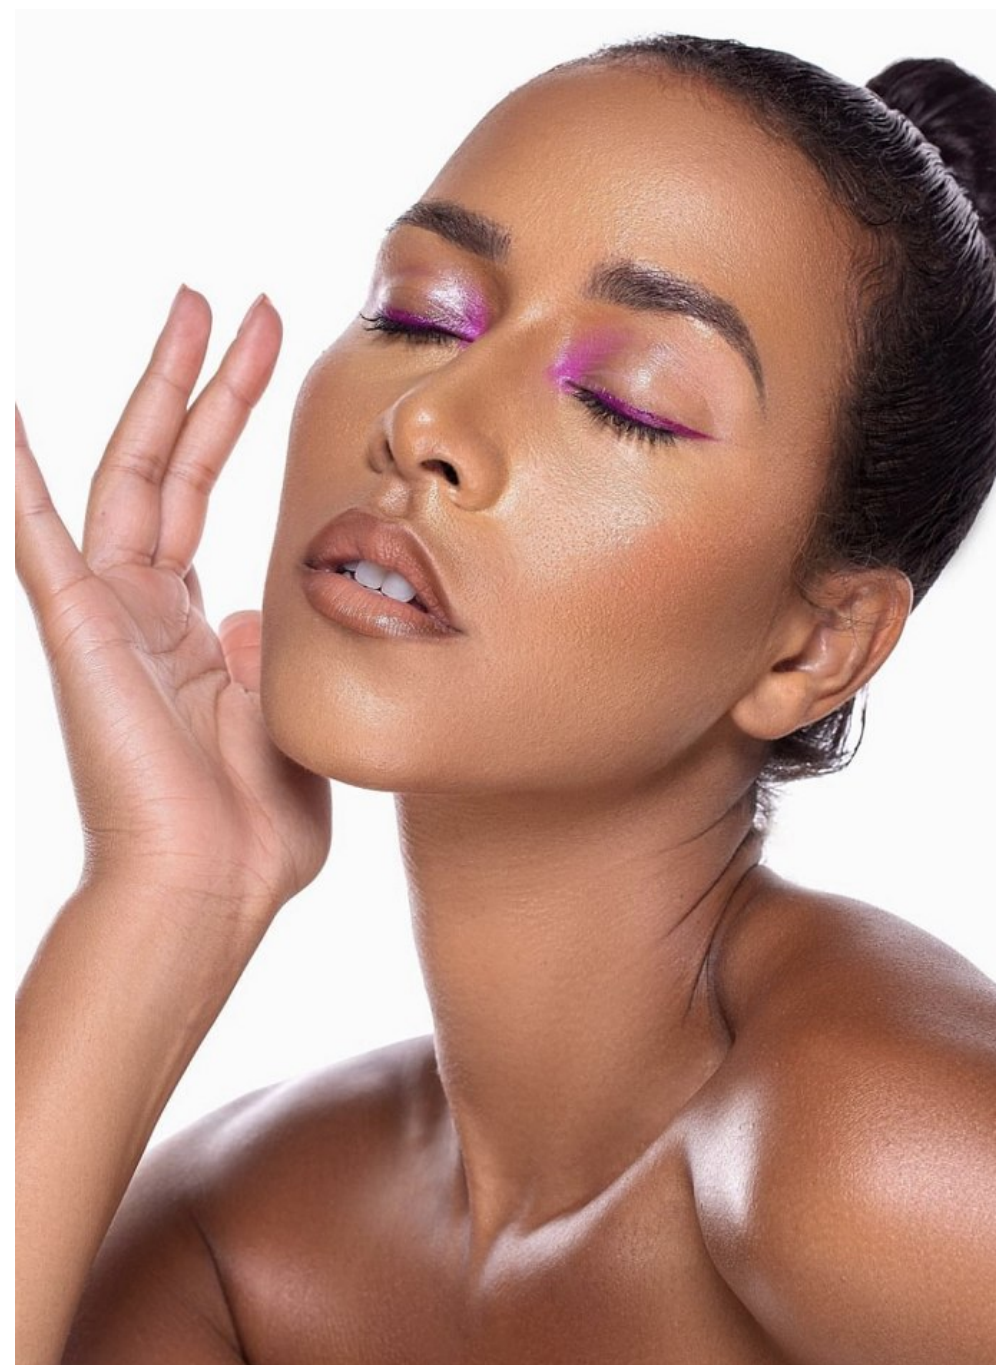

Malika Miller   Height 5'9" | 175cm   Bust 34" | 86cm   Waist 27" | 69cm   Hips 38.5" | 98cm
Dress 6 US | 36 EU   Shoe 9.5 US | 40.5 EU   Hair Brown   Eyes Brown

CGM
CAROLINE GLEASON
MANAGEMENT