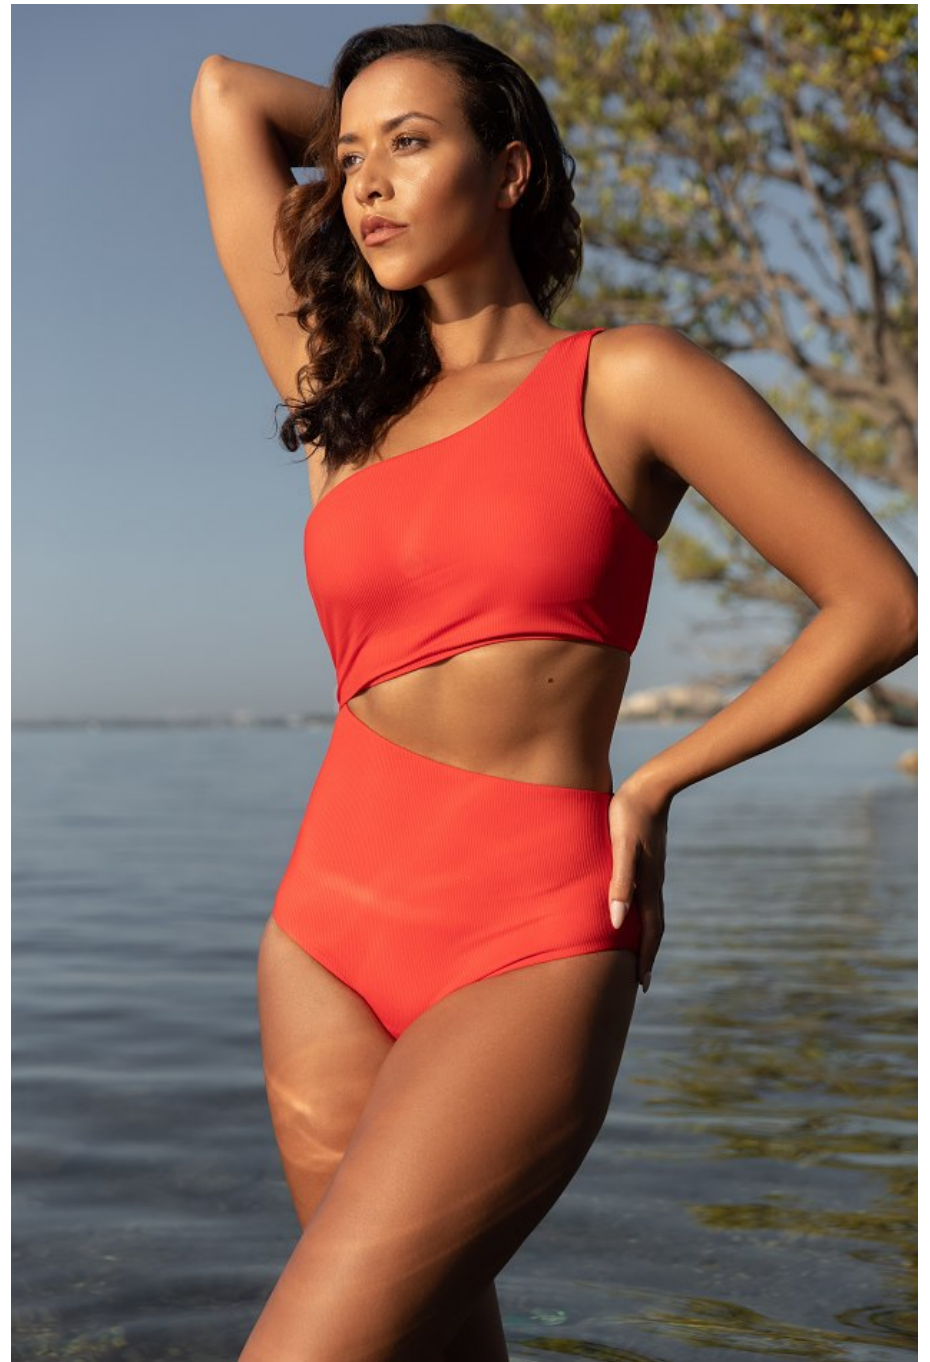

Malika Miller   Height 5'9" | 175cm   Bust 34" | 86cm   Waist 27" | 69cm   Hips 38.5" | 98cm  
Dress 6 US | 36 EU   Shoe 9.5 US | 40.5 EU   Hair Brown   Eyes Brown

**CGM**  
CAROLINE GLEASON  
MANAGEMENT

Malika Miller    Height 5'9" | 175cm    Bust 34" | 86cm    Waist 27" | 69cm    Hips 38.5" | 98cm  
Dress 6 US | 36 EU    Shoe 9.5 US | 40.5 EU    Hair Brown    Eyes Brown

Malika Miller   Height 5'9" | 175cm   Bust 34" | 86cm   Waist 27" | 69cm   Hips 38.5" | 98cm  
Dress 6 US | 36 EU   Shoe 9.5 US | 40.5 EU   Hair Brown   Eyes Brown