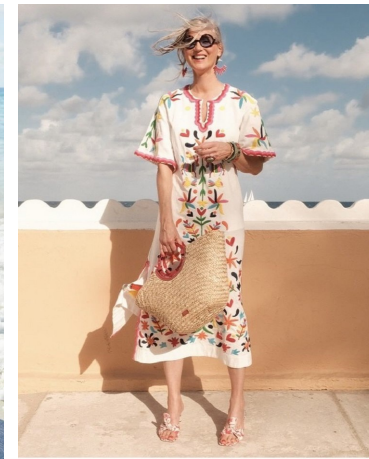

Tera O'hara Height 5'10" | 178cm Bust 34" | 86cm Waist 28" | 71cm Hips 37" | 94cm
 Dress 4-6 US | 34-36 EU Shoe 9 US | 40 EU Hair Salt and Pepper Eyes Blue

Tera O'hara Height 5'10" | 178cm Bust 34" | 86cm Waist 28" | 71cm Hips 37" | 94cm
Dress 4-6 US | 34-36 EU Shoe 9 US | 40 EU Hair Salt and Pepper Eyes Blue