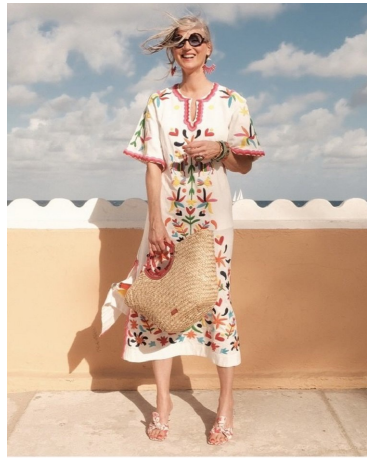

Tera O'hara Height 5'10" | 178cm Bust 34" | 86cm Waist 28" | 71cm Hips 37" | 94cm
 Dress 4-6 US | 34-36 EU Shoe 9 US | 40 EU Hair Salt and Pepper Eyes Blue

Tera O'hara Height 5'10" | 178cm Bust 34" | 86cm Waist 28" | 71cm Hips 37" | 94cm
Dress 4-6 US | 34-36 EU Shoe 9 US | 40 EU Hair Salt and Pepper Eyes Blue