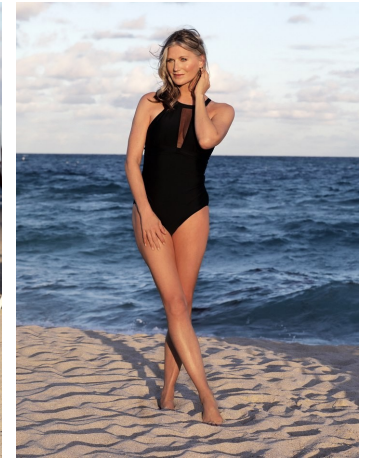

Tera O'hara Height 5'10" | 178cm Bust 34" | 86cm Waist 28" | 71cm Hips 37" | 94cm
 Dress 4-6 US | 34-36 EU Shoe 9 US | 40 EU Hair Salt and Pepper Eyes Blue

Tera O'hara Height 5'10" | 178cm Bust 34" | 86cm Waist 28" | 71cm Hips 37" | 94cm
Dress 4-6 US | 34-36 EU Shoe 9 US | 40 EU Hair Salt and Pepper Eyes Blue