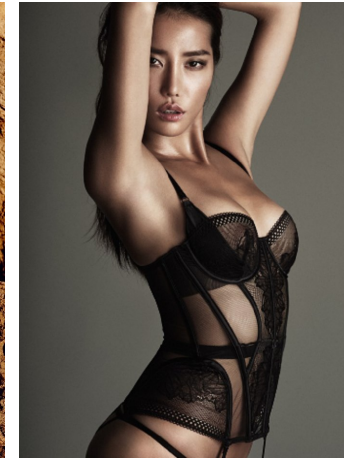

Shiya Zhao Height 5'9" | 175cm Bust 34" | 86cm Waist 25" | 63cm Hips 35" | 89cm  
Dress 2 US | 32 EU Shoe 9 US | 40 EU Hair Brown Eyes Brown

**CGM**  
CAROLINE GLEASON  
MANAGEMENT

Shiya Zhao Height 5'9" | 175cm Bust 34" | 86cm Waist 25" | 63cm Hips 35" | 89cm  
 Dress 2 US | 32 EU Shoe 9 US | 40 EU Hair Brown Eyes Brown

Shiya Zhao Height 5'9" | 175cm Bust 34" | 86cm Waist 25" | 63cm Hips 35" | 89cm  
 Dress 2 US | 32 EU Shoe 9 US | 40 EU Hair Brown Eyes Brown