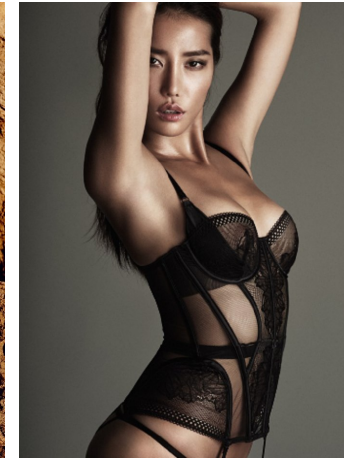

Shiya Zhao Height 5'9" | 175cm Bust 34" | 86cm Waist 25" | 63cm Hips 35" | 89cm
Dress 2 US | 32 EU Shoe 9 US | 40 EU Hair Brown Eyes Brown

CGM
CAROLINE GLEASON
MANAGEMENT

Shiya Zhao Height 5'9" | 175cm Bust 34" | 86cm Waist 25" | 63cm Hips 35" | 89cm
 Dress 2 US | 32 EU Shoe 9 US | 40 EU Hair Brown Eyes Brown

Shiya Zhao Height 5'9" | 175cm Bust 34" | 86cm Waist 25" | 63cm Hips 35" | 89cm
 Dress 2 US | 32 EU Shoe 9 US | 40 EU Hair Brown Eyes Brown