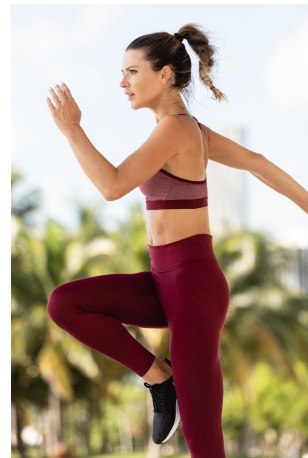

Angela Rummins Height 5'10" | 178cm Bust 34" | 86cm Waist 25.5" | 65cm Hips 35" | 89cm  
Dress 2 US | 32 EU Shoe 8.5 US | 39.5 EU Hair Light Brown Eyes Hazel

Angela Rummins Height 5'10" | 178cm Bust 34" | 86cm Waist 25.5" | 65cm Hips 35" | 89cm  
 Dress 2 US | 32 EU Shoe 8.5 US | 39.5 EU Hair Light Brown Eyes Hazel

Angela Rummins    Height 5'10" | 178cm    Bust 34" | 86cm    Waist 25.5" | 65cm    Hips 35" | 89cm  
 Dress 2 US | 32 EU    Shoe 8.5 US | 39.5 EU    Hair Light Brown    Eyes Hazel

Angela Rummans Height 5'10" | 178cm Bust 34" | 86cm Waist 25.5" | 65cm Hips 35" | 89cm  
Dress 2 US | 32 EU Shoe 8.5 US | 39.5 EU Hair Light Brown Eyes Hazel