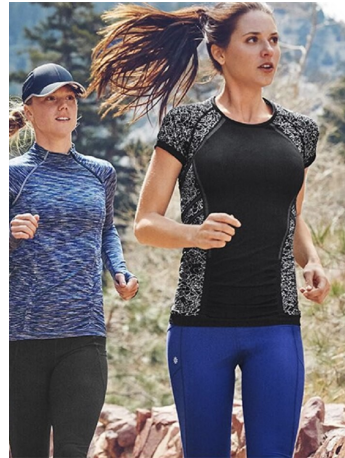

Angela Rummins Height 5'10" | 178cm Bust 34" | 86cm Waist 25.5" | 65cm Hips 35" | 89cm
Dress 2 US | 32 EU Shoe 8.5 US | 39.5 EU Hair Light Brown Eyes Hazel

Angela Rummins Height 5'10" | 178cm Bust 34" | 86cm Waist 25.5" | 65cm Hips 35" | 89cm
 Dress 2 US | 32 EU Shoe 8.5 US | 39.5 EU Hair Light Brown Eyes Hazel