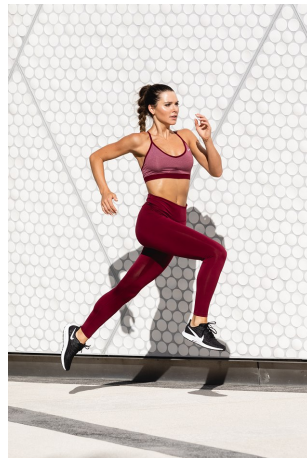

Angela Rummins Height 5'10" | 178cm Bust 34" | 86cm Waist 25.5" | 65cm Hips 35" | 89cm  
Dress 2 US | 32 EU Shoe 8.5 US | 39.5 EU Hair Light Brown Eyes Hazel

Angela Rummins Height 5'10" | 178cm Bust 34" | 86cm Waist 25.5" | 65cm Hips 35" | 89cm  
 Dress 2 US | 32 EU Shoe 8.5 US | 39.5 EU Hair Light Brown Eyes Hazel

Angela Rummins    Height 5'10" | 178cm    Bust 34" | 86cm    Waist 25.5" | 65cm    Hips 35" | 89cm  
 Dress 2 US | 32 EU    Shoe 8.5 US | 39.5 EU    Hair Light Brown    Eyes Hazel

Angela Rummans Height 5'10" | 178cm Bust 34" | 86cm Waist 25.5" | 65cm Hips 35" | 89cm  
Dress 2 US | 32 EU Shoe 8.5 US | 39.5 EU Hair Light Brown Eyes Hazel

Angela Rummins Height 5'10" | 178cm Bust 34" | 86cm Waist 25.5" | 65cm Hips 35" | 89cm  
Dress 2 US | 32 EU Shoe 8.5 US | 39.5 EU Hair Light Brown Eyes Hazel

MORE SIZES • STYLES • COLORS AT [DICKS.COM](https://www.dicks.com)