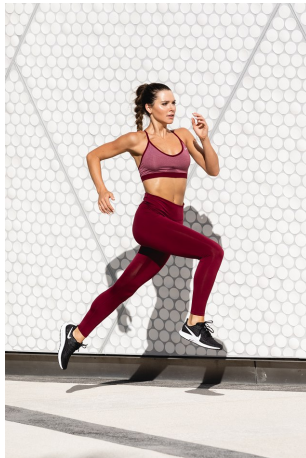

Angela Rummins    Height 5'10" | 178cm    Bust 34" | 86cm    Waist 25.5" | 65cm    Hips 35" | 89cm  
 Dress 2 US | 32 EU    Shoe 8.5 US | 39.5 EU    Hair Light Brown    Eyes Hazel

Angela Rummins Height 5'10" | 178cm Bust 34" | 86cm Waist 25.5" | 65cm Hips 35" | 89cm  
Dress 2 US | 32 EU Shoe 8.5 US | 39.5 EU Hair Light Brown Eyes Hazel

Angela Rummins Height 5'10" | 178cm Bust 34" | 86cm Waist 25.5" | 65cm Hips 35" | 89cm  
Dress 2 US | 32 EU Shoe 8.5 US | 39.5 EU Hair Light Brown Eyes Hazel

MORE SIZES • STYLES • COLORS AT [DICKS.COM](https://www.dicks.com)