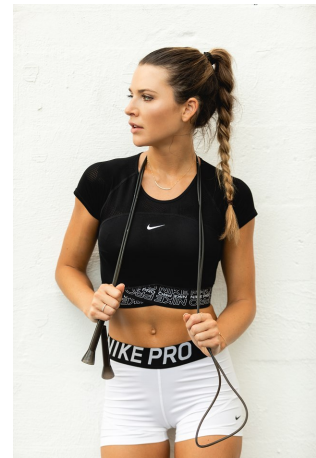

Angela Rummins Height 5'10" | 178cm Bust 34" | 86cm Waist 25.5" | 65cm Hips 35" | 89cm  
Dress 2 US | 32 EU Shoe 8.5 US | 39.5 EU Hair Light Brown Eyes Hazel

Angela Rummins Height 5'10" | 178cm Bust 34" | 86cm Waist 25.5" | 65cm Hips 35" | 89cm  
 Dress 2 US | 32 EU Shoe 8.5 US | 39.5 EU Hair Light Brown Eyes Hazel

Angela Rummins    Height 5'10" | 178cm    Bust 34" | 86cm    Waist 25.5" | 65cm    Hips 35" | 89cm  
 Dress 2 US | 32 EU    Shoe 8.5 US | 39.5 EU    Hair Light Brown    Eyes Hazel

Angela Rummans Height 5'10" | 178cm Bust 34" | 86cm Waist 25.5" | 65cm Hips 35" | 89cm  
Dress 2 US | 32 EU Shoe 8.5 US | 39.5 EU Hair Light Brown Eyes Hazel

Angela Rummins Height 5'10" | 178cm Bust 34" | 86cm Waist 25.5" | 65cm Hips 35" | 89cm  
Dress 2 US | 32 EU Shoe 8.5 US | 39.5 EU Hair Light Brown Eyes Hazel

MORE SIZES • STYLES • COLORS AT [DICKS.COM](https://www.dicks.com)