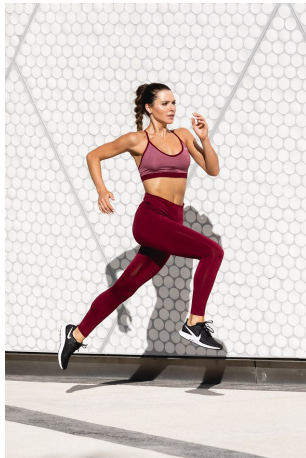

Angela Rummins Height 5'10" | 178cm Bust 34" | 86cm Waist 25.5" | 65cm Hips 35" | 89cm
Dress 2 US | 32 EU Shoe 8.5 US | 39.5 EU Hair Light Brown Eyes Hazel

Angela Rummins Height 5'10" | 178cm Bust 34" | 86cm Waist 25.5" | 65cm Hips 35" | 89cm
 Dress 2 US | 32 EU Shoe 8.5 US | 39.5 EU Hair Light Brown Eyes Hazel

Angela Rummins Height 5'10" | 178cm Bust 34" | 86cm Waist 25.5" | 65cm Hips 35" | 89cm
Dress 2 US | 32 EU Shoe 8.5 US | 39.5 EU Hair Light Brown Eyes Hazel

MORE SIZES • STYLES • COLORS AT [DICKS.COM](https://www.dicks.com)