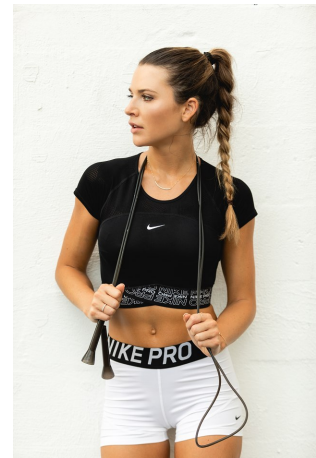

Angela Rummins Height 5'10" | 178cm Bust 34" | 86cm Waist 25.5" | 65cm Hips 35" | 89cm
Dress 2 US | 32 EU Shoe 8.5 US | 39.5 EU Hair Light Brown Eyes Hazel

Angela Rummins Height 5'10" | 178cm Bust 34" | 86cm Waist 25.5" | 65cm Hips 35" | 89cm
 Dress 2 US | 32 EU Shoe 8.5 US | 39.5 EU Hair Light Brown Eyes Hazel

Angela Rummins Height 5'10" | 178cm Bust 34" | 86cm Waist 25.5" | 65cm Hips 35" | 89cm
Dress 2 US | 32 EU Shoe 8.5 US | 39.5 EU Hair Light Brown Eyes Hazel

MORE SIZES • STYLES • COLORS AT [DICKS.COM](https://www.dicks.com)