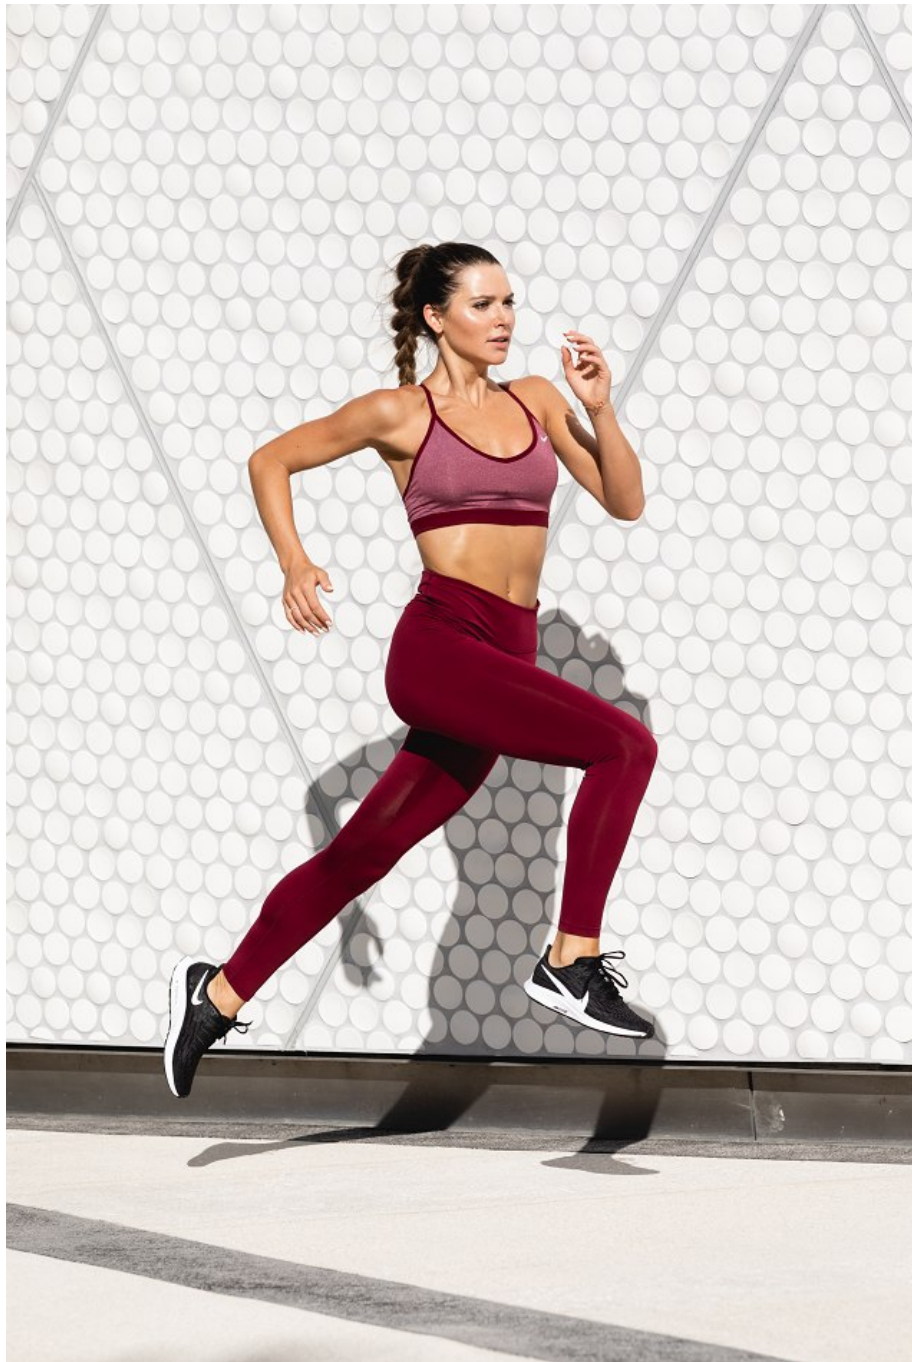

Angela Rummins   Height 5'10" | 178cm   Bust 34" | 86cm   Waist 25.5" | 65cm   Hips 35" | 89cm
Dress 2 US | 32 EU   Shoe 8.5 US | 39.5 EU   Hair Light Brown   Eyes Hazel