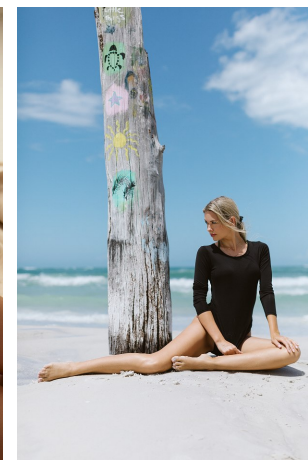

Maria Weimann Height 5'7.5" | 171cm Bust 32" | 81cm Waist 25" | 63cm Hips 36" | 91cm  
Dress 2 US | 32 EU Shoe 8 US | 39 EU Hair Blonde Eyes Green

Maria Weimann Height 5'7.5" | 171cm Bust 32" | 81cm Waist 25" | 63cm Hips 36" | 91cm  
Dress 2 US | 32 EU Shoe 8 US | 39 EU Hair Blonde Eyes Green

Maria Weimann Height 5'7.5" | 171cm Bust 32" | 81cm Waist 25" | 63cm Hips 36" | 91cm  
Dress 2 US | 32 EU Shoe 8 US | 39 EU Hair Blonde Eyes Green