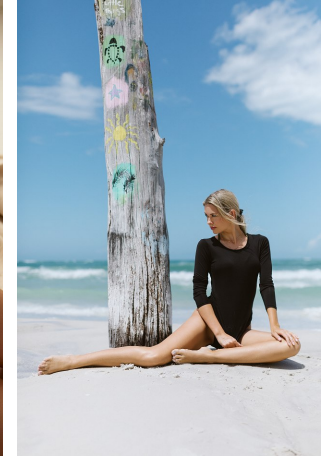

Maria Weimann Height 5'7.5" | 171cm Bust 32" | 81cm Waist 25" | 63cm Hips 36" | 91cm
Dress 2 US | 32 EU Shoe 8 US | 39 EU Hair Blonde Eyes Green

Maria Weimann Height 5'7.5" | 171cm Bust 32" | 81cm Waist 25" | 63cm Hips 36" | 91cm
Dress 2 US | 32 EU Shoe 8 US | 39 EU Hair Blonde Eyes Green

Maria Weimann Height 5'7.5" | 171cm Bust 32" | 81cm Waist 25" | 63cm Hips 36" | 91cm
Dress 2 US | 32 EU Shoe 8 US | 39 EU Hair Blonde Eyes Green