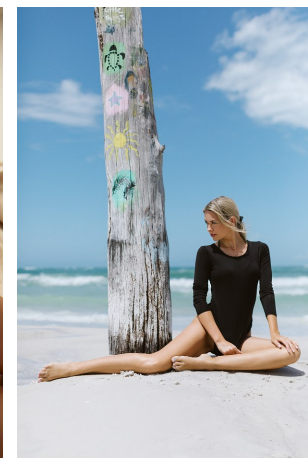

Maria Weimann Height 5'7.5" | 171cm Bust 32" | 81cm Waist 25" | 63cm Hips 36" | 91cm
Dress 2 US | 32 EU Shoe 8 US | 39 EU Hair Blonde Eyes Green

Maria Weimann Height 5'7.5" | 171cm Bust 32" | 81cm Waist 25" | 63cm Hips 36" | 91cm
Dress 2 US | 32 EU Shoe 8 US | 39 EU Hair Blonde Eyes Green

Maria Weimann Height 5'7.5" | 171cm Bust 32" | 81cm Waist 25" | 63cm Hips 36" | 91cm
Dress 2 US | 32 EU Shoe 8 US | 39 EU Hair Blonde Eyes Green