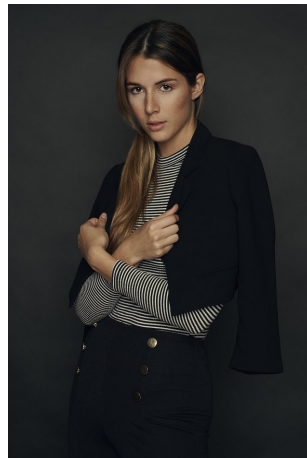

Martina Zerbo Height 5'10" | 178cm Bust 34" | 86cm Waist 24" | 61cm Hips 34" | 86cm
Dress 2-4 US | 32-34 EU Shoe 9 US | 40 EU Hair Light Brown Eyes Brown

Martina Zerbo Height 5'10" | 178cm Bust 34" | 86cm Waist 24" | 61cm Hips 34" | 86cm
Dress 2-4 US | 32-34 EU Shoe 9 US | 40 EU Hair Light Brown Eyes Brown