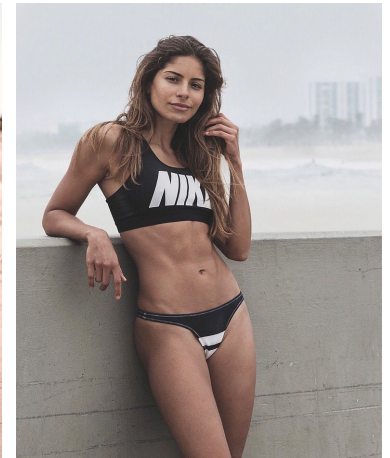

Johanna Sambucini Height 5'7.5" | 171cm Bust 34" | 86cm Waist 26.5" | 67cm Hips 35.5" | 90cm
 Dress 2-4 US | 32-34 EU Shoe 8 US | 39 EU Hair Brown Eyes Brown

Johanna Sambucini Height 5'7.5" | 171cm Bust 34" | 86cm Waist 26.5" | 67cm Hips 35.5" | 90cm
Dress 2-4 US | 32-34 EU Shoe 8 US | 39 EU Hair Brown Eyes Brown