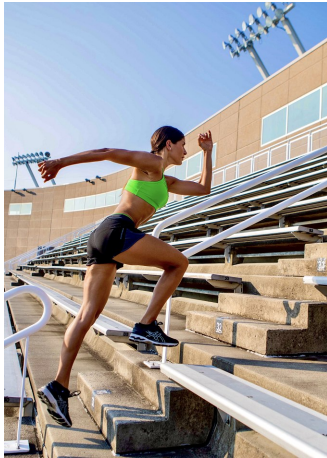

Johanna Sambucini Height 5'7.5" | 171cm Bust 34" | 86cm Waist 26.5" | 67cm Hips 35.5" | 90cm
 Dress 2-4 US | 32-34 EU Shoe 8 US | 39 EU Hair Brown Eyes Brown

Johanna Sambucini Height 5'7.5" | 171cm Bust 34" | 86cm Waist 26.5" | 67cm Hips 35.5" | 90cm
 Dress 2-4 US | 32-34 EU Shoe 8 US | 39 EU Hair Brown Eyes Brown