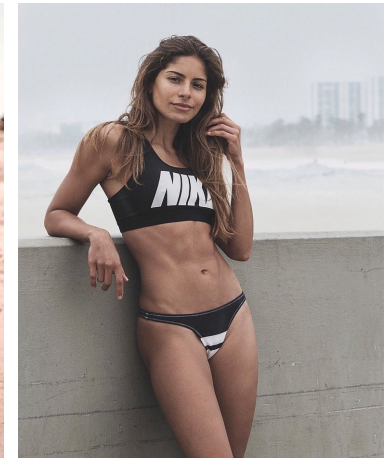

Johanna Sambucini Height 5'7.5" | 171cm Bust 34" | 86cm Waist 26.5" | 67cm Hips 35.5" | 90cm
 Dress 2-4 US | 32-34 EU Shoe 8 US | 39 EU Hair Brown Eyes Brown

Johanna Sambucini Height 5'7.5" | 171cm Bust 34" | 86cm Waist 26.5" | 67cm Hips 35.5" | 90cm
 Dress 2-4 US | 32-34 EU Shoe 8 US | 39 EU Hair Brown Eyes Brown