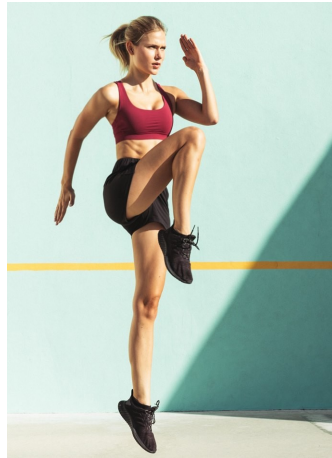

Marlaina Pate Height 5'9" | 175cm Bust 34" | 86cm Waist 26" | 66cm Hips 36" | 91cm
 Dress 4 US | 34 EU Shoe 7.5 US | 38.5 EU Hair Blonde Eyes Green

Marlaina Pate Height 5'9" | 175cm Bust 34" | 86cm Waist 26" | 66cm Hips 36" | 91cm
Dress 4 US | 34 EU Shoe 7.5 US | 38.5 EU Hair Blonde Eyes Green

Marlaina Pate Height 5'9" | 175cm Bust 34" | 86cm Waist 26" | 66cm Hips 36" | 91cm
Dress 4 US | 34 EU Shoe 7.5 US | 38.5 EU Hair Blonde Eyes Green

*i bend.
so i don't
break*

Marlaina Pate Height 5'9" | 175cm Bust 34" | 86cm Waist 26" | 66cm Hips 36" | 91cm
Dress 4 US | 34 EU Shoe 7.5 US | 38.5 EU Hair Blonde Eyes Green