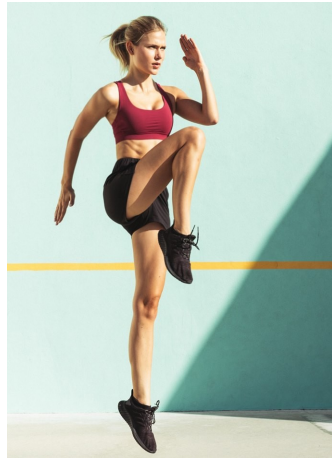

Marlaina Pate Height 5'9" | 175cm Bust 34" | 86cm Waist 26" | 66cm Hips 36" | 91cm
 Dress 4 US | 34 EU Shoe 7.5 US | 38.5 EU Hair Blonde Eyes Green

Marlaina Pate Height 5'9" | 175cm Bust 34" | 86cm Waist 26" | 66cm Hips 36" | 91cm
Dress 4 US | 34 EU Shoe 7.5 US | 38.5 EU Hair Blonde Eyes Green