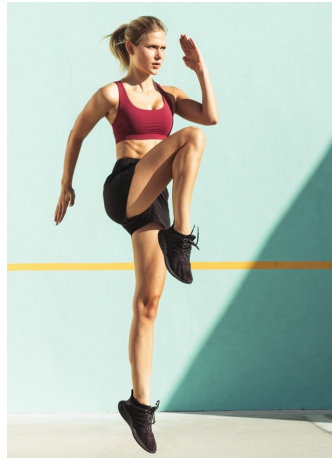

Marlaina Pate Height 5'9" | 175cm Bust 34" | 86cm Waist 26" | 66cm Hips 36" | 91cm
Dress 4 US | 34 EU Shoe 7.5 US | 38.5 EU Hair Blonde Eyes Green

Marlaina Pate Height 5'9" | 175cm Bust 34" | 86cm Waist 26" | 66cm Hips 36" | 91cm
Dress 4 US | 34 EU Shoe 7.5 US | 38.5 EU Hair Blonde Eyes Green