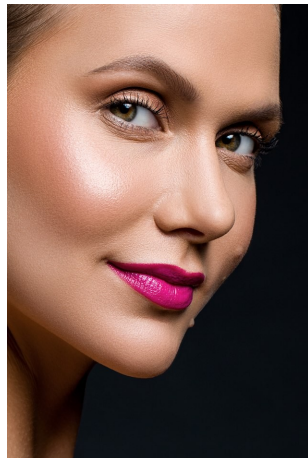

Marlaina Pate Height 5'9" | 175cm Bust 34" | 86cm Waist 26" | 66cm Hips 36" | 91cm
 Dress 4 US | 34 EU Shoe 7.5 US | 38.5 EU Hair Blonde Eyes Green

Marlaina Pate Height 5'9" | 175cm Bust 34" | 86cm Waist 26" | 66cm Hips 36" | 91cm
Dress 4 US | 34 EU Shoe 7.5 US | 38.5 EU Hair Blonde Eyes Green

Marlaina Pate Height 5'9" | 175cm Bust 34" | 86cm Waist 26" | 66cm Hips 36" | 91cm
Dress 4 US | 34 EU Shoe 7.5 US | 38.5 EU Hair Blonde Eyes Green

*i bend.
so i don't
break*

Marlaina Pate Height 5'9" | 175cm Bust 34" | 86cm Waist 26" | 66cm Hips 36" | 91cm
Dress 4 US | 34 EU Shoe 7.5 US | 38.5 EU Hair Blonde Eyes Green