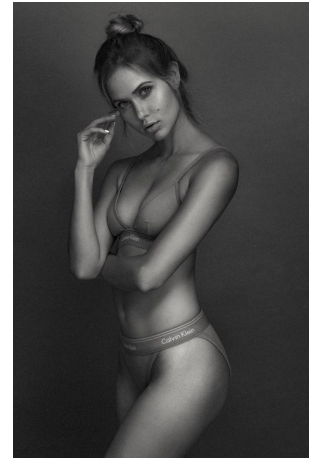

Marlaina Pate Height 5'9" | 175cm Bust 34" | 86cm Waist 26" | 66cm Hips 36" | 91cm
Dress 4 US | 34 EU Shoe 7.5 US | 38.5 EU Hair Blonde Eyes Green

Marlaina Pate Height 5'9" | 175cm Bust 34" | 86cm Waist 26" | 66cm Hips 36" | 91cm
Dress 4 US | 34 EU Shoe 7.5 US | 38.5 EU Hair Blonde Eyes Green