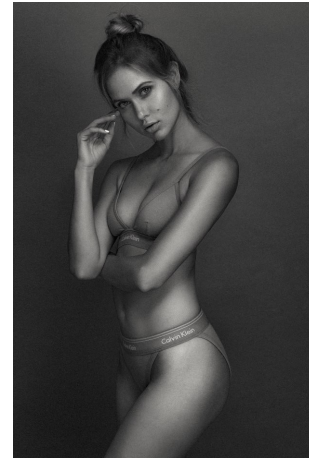

Marlaina Pate Height 5'9" | 175cm Bust 34" | 86cm Waist 26" | 66cm Hips 36" | 91cm
 Dress 4 US | 34 EU Shoe 7.5 US | 38.5 EU Hair Blonde Eyes Green

Marlaina Pate Height 5'9" | 175cm Bust 34" | 86cm Waist 26" | 66cm Hips 36" | 91cm
Dress 4 US | 34 EU Shoe 7.5 US | 38.5 EU Hair Blonde Eyes Green

Marlaina Pate Height 5'9" | 175cm Bust 34" | 86cm Waist 26" | 66cm Hips 36" | 91cm
Dress 4 US | 34 EU Shoe 7.5 US | 38.5 EU Hair Blonde Eyes Green

*i bend.
so i don't
break*

Marlaina Pate Height 5'9" | 175cm Bust 34" | 86cm Waist 26" | 66cm Hips 36" | 91cm
Dress 4 US | 34 EU Shoe 7.5 US | 38.5 EU Hair Blonde Eyes Green