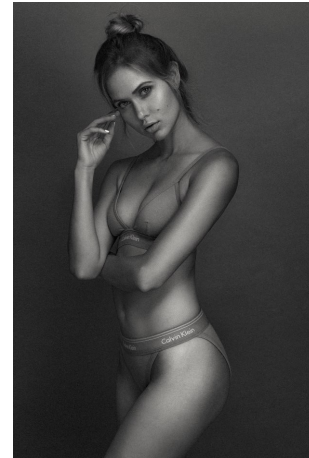

Marlaina Pate Height 5'9" | 175cm Bust 34" | 86cm Waist 26" | 66cm Hips 36" | 91cm
 Dress 4 US | 34 EU Shoe 7.5 US | 38.5 EU Hair Blonde Eyes Green

Marlaina Pate Height 5'9" | 175cm Bust 34" | 86cm Waist 26" | 66cm Hips 36" | 91cm
Dress 4 US | 34 EU Shoe 7.5 US | 38.5 EU Hair Blonde Eyes Green