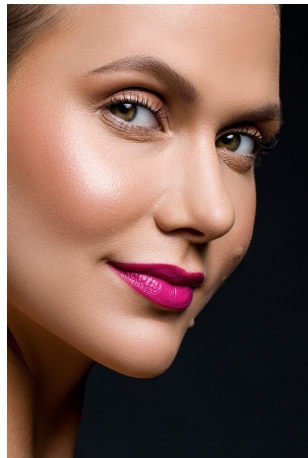

Marlaina Pate Height 5'9" | 175cm Bust 34" | 86cm Waist 26" | 66cm Hips 36" | 91cm
Dress 4 US | 34 EU Shoe 7.5 US | 38.5 EU Hair Blonde Eyes Green

Marlaina Pate Height 5'9" | 175cm Bust 34" | 86cm Waist 26" | 66cm Hips 36" | 91cm
Dress 4 US | 34 EU Shoe 7.5 US | 38.5 EU Hair Blonde Eyes Green