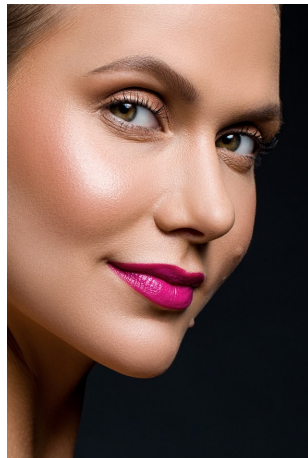

Marlaina Pate Height 5'9" | 175cm Bust 34" | 86cm Waist 26" | 66cm Hips 36" | 91cm
 Dress 4 US | 34 EU Shoe 7.5 US | 38.5 EU Hair Blonde Eyes Green

Marlaina Pate Height 5'9" | 175cm Bust 34" | 86cm Waist 26" | 66cm Hips 36" | 91cm
Dress 4 US | 34 EU Shoe 7.5 US | 38.5 EU Hair Blonde Eyes Green