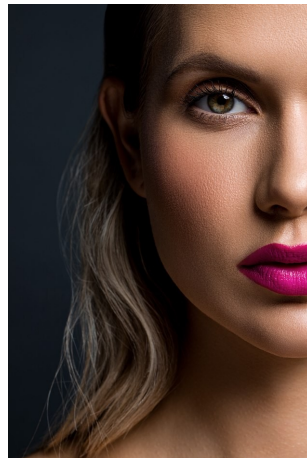

Marlaina Pate Height 5'9" | 175cm Bust 34" | 86cm Waist 26" | 66cm Hips 36" | 91cm
 Dress 4 US | 34 EU Shoe 7.5 US | 38.5 EU Hair Blonde Eyes Green

Marlaina Pate Height 5'9" | 175cm Bust 34" | 86cm Waist 26" | 66cm Hips 36" | 91cm
Dress 4 US | 34 EU Shoe 7.5 US | 38.5 EU Hair Blonde Eyes Green