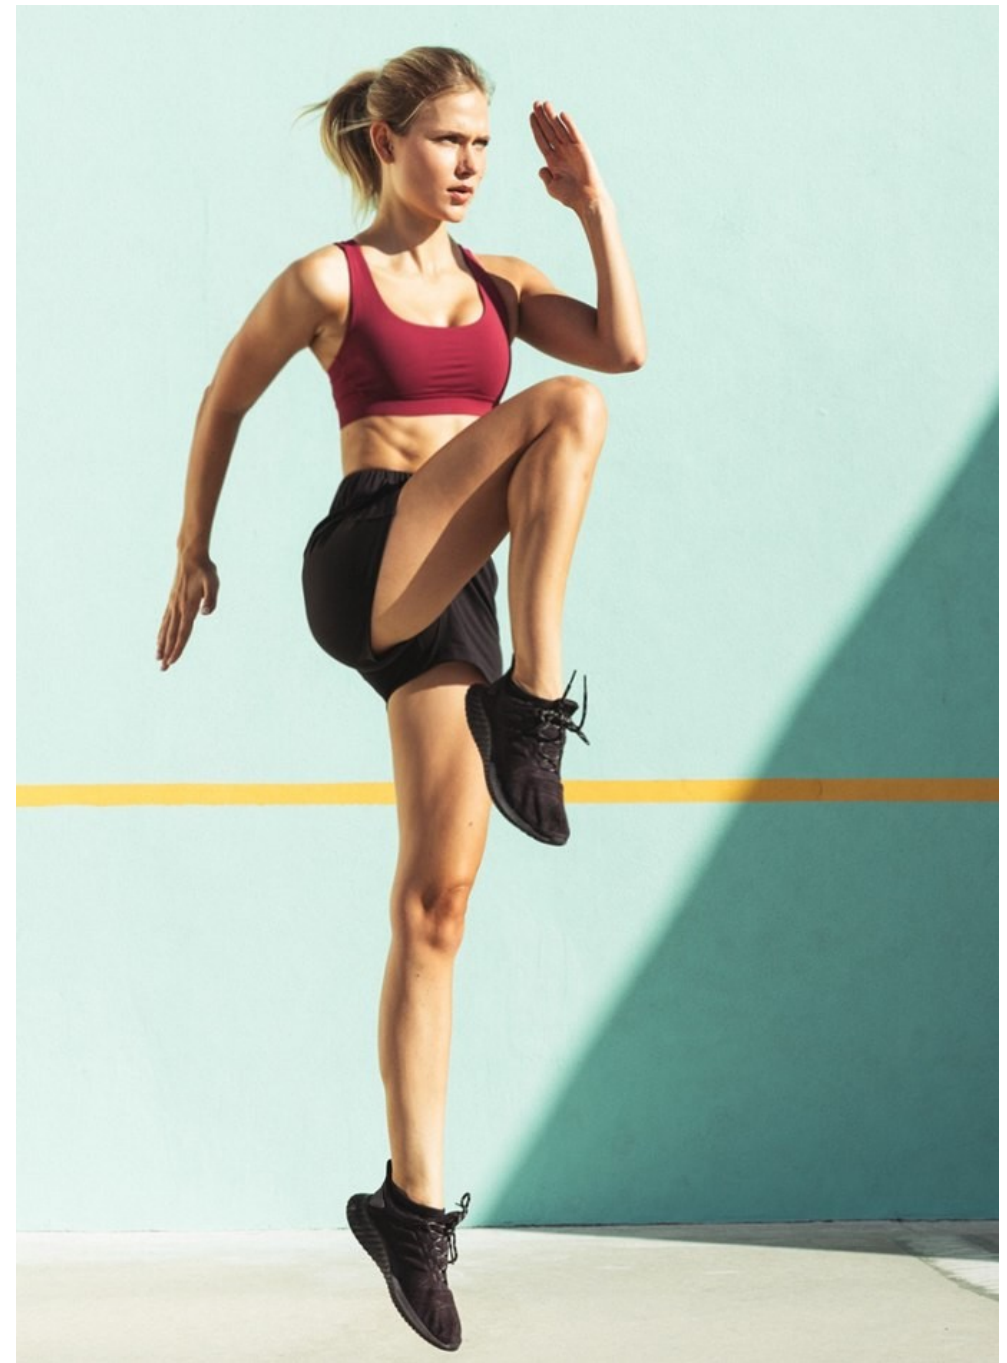

Marlaina Pate Height 5'9" | 175cm Bust 34" | 86cm Waist 26" | 66cm Hips 36" | 91cm
Dress 4 US | 34 EU Shoe 7.5 US | 38.5 EU Hair Blonde Eyes Green

Marlaina Pate Height 5'9" | 175cm Bust 34" | 86cm Waist 26" | 66cm Hips 36" | 91cm
Dress 4 US | 34 EU Shoe 7.5 US | 38.5 EU Hair Blonde Eyes Green

CGM
CAROLINE GLEASON
MANAGEMENT

Marlaina Pate Height 5'9" | 175cm Bust 34" | 86cm Waist 26" | 66cm Hips 36" | 91cm
Dress 4 US | 34 EU Shoe 7.5 US | 38.5 EU Hair Blonde Eyes Green

CGM
CAROLINE GLEASON
MANAGEMENT