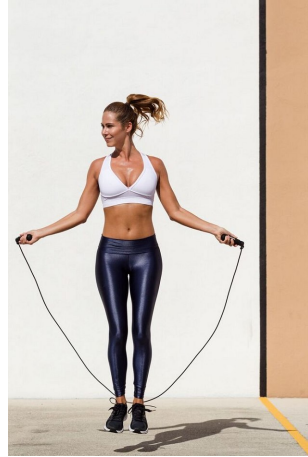

Naomi Grace Height 5'8" | 173cm Bust 34" | 86cm Waist 25" | 64cm Hips 36" | 91cm
 Dress 6-8 US | 36-38 EU Shoe 7.5 US | 38.5 EU Hair Light Brown Eyes Blue

St. John's Bay, Jamaica ©2018
 Photo: Ben Thompson
 Hair: [unreadable]
 Makeup: [unreadable]

Model: Naomi Grace
 Height: 5'8" | 173cm
 Bust: 34" | 86cm
 Waist: 25" | 64cm
 Hips: 36" | 91cm
 Dress: 6-8 US | 36-38 EU
 Shoe: 7.5 US | 38.5 EU
 Hair: Light Brown
 Eyes: Blue

Naomi Grace Height 5'8" | 173cm Bust 34" | 86cm Waist 25" | 64cm Hips 36" | 91cm
 Dress 6-8 US | 36-38 EU Shoe 7.5 US | 38.5 EU Hair Light Brown Eyes Blue

Naomi Grace Height 5'8" | 173cm Bust 34" | 86cm Waist 25" | 64cm Hips 36" | 91cm
 Dress 6-8 US | 36-38 EU Shoe 7.5 US | 38.5 EU Hair Light Brown Eyes Blue

Naomi Grace Height 5'8" | 173cm Bust 34" | 86cm Waist 25" | 64cm Hips 36" | 91cm
Dress 6-8 US | 36-38 EU Shoe 7.5 US | 38.5 EU Hair Light Brown Eyes Blue