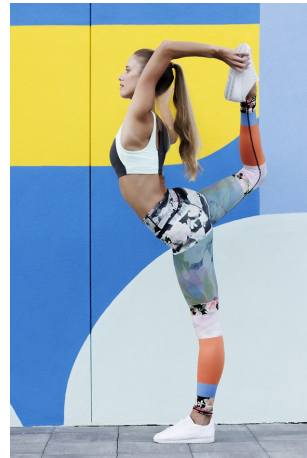

Lara Carter Height 5'9" | 175cm Bust 34" | 86cm Waist 23" | 58cm Hips 34" | 86cm
 Dress 2 US | 32 EU Shoe 8.5 US | 39.5 EU Hair Blonde Eyes Blue

Lara Carter Height 5'9" | 175cm Bust 34" | 86cm Waist 23" | 58cm Hips 34" | 86cm
 Dress 2 US | 32 EU Shoe 8.5 US | 39.5 EU Hair Blonde Eyes Blue