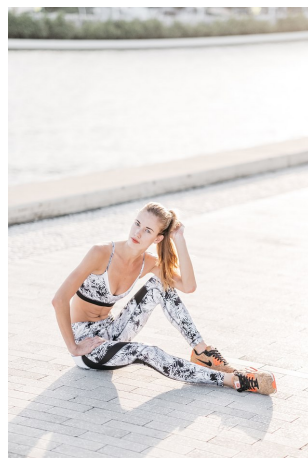

Lara Carter Height 5'9" | 175cm Bust 34" | 86cm Waist 23" | 58cm Hips 34" | 86cm
 Dress 2 US | 32 EU Shoe 8.5 US | 39.5 EU Hair Blonde Eyes Blue

Lara Carter Height 5'9" | 175cm Bust 34" | 86cm Waist 23" | 58cm Hips 34" | 86cm
 Dress 2 US | 32 EU Shoe 8.5 US | 39.5 EU Hair Blonde Eyes Blue

Lara Carter Height 5'9" | 175cm Bust 34" | 86cm Waist 23" | 58cm Hips 34" | 86cm
Dress 2 US | 32 EU Shoe 8.5 US | 39.5 EU Hair Blonde Eyes Blue