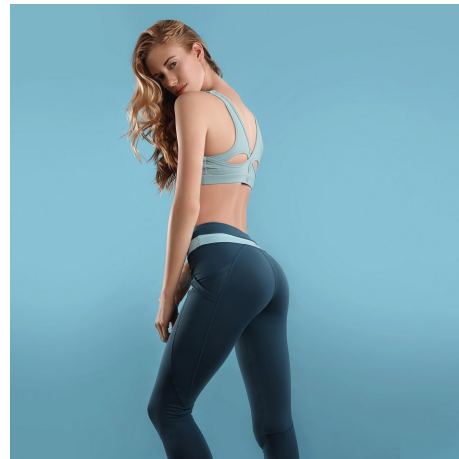

Lara Carter Height 5'9" | 175cm Bust 34" | 86cm Waist 23" | 58cm Hips 34" | 86cm
 Dress 2 US | 32 EU Shoe 8.5 US | 39.5 EU Hair Blonde Eyes Blue

Lara Carter Height 5'9" | 175cm Bust 34" | 86cm Waist 23" | 58cm Hips 34" | 86cm
 Dress 2 US | 32 EU Shoe 8.5 US | 39.5 EU Hair Blonde Eyes Blue

Lara Carter Height 5'9" | 175cm Bust 34" | 86cm Waist 23" | 58cm Hips 34" | 86cm
Dress 2 US | 32 EU Shoe 8.5 US | 39.5 EU Hair Blonde Eyes Blue