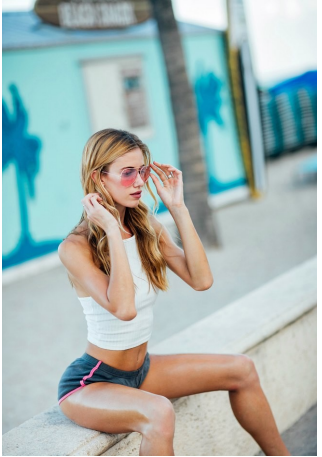

Lara Carter Height 5'9" | 175cm Bust 34" | 86cm Waist 23" | 58cm Hips 34" | 86cm
 Dress 2 US | 32 EU Shoe 8.5 US | 39.5 EU Hair Blonde Eyes Blue

Lara Carter Height 5'9" | 175cm Bust 34" | 86cm Waist 23" | 58cm Hips 34" | 86cm
 Dress 2 US | 32 EU Shoe 8.5 US | 39.5 EU Hair Blonde Eyes Blue