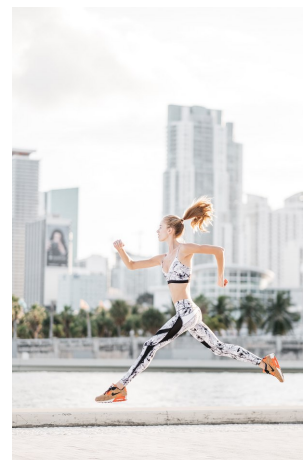

Lara Carter Height 5'9" | 175cm Bust 34" | 86cm Waist 23" | 58cm Hips 34" | 86cm
 Dress 2 US | 32 EU Shoe 8.5 US | 39.5 EU Hair Blonde Eyes Blue

Lara Carter Height 5'9" | 175cm Bust 34" | 86cm Waist 23" | 58cm Hips 34" | 86cm
 Dress 2 US | 32 EU Shoe 8.5 US | 39.5 EU Hair Blonde Eyes Blue