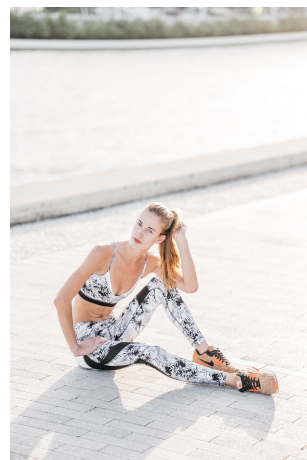

Lara Carter Height 5'9" | 175cm Bust 34" | 86cm Waist 23" | 58cm Hips 34" | 86cm
 Dress 2 US | 32 EU Shoe 8.5 US | 39.5 EU Hair Blonde Eyes Blue

Lara Carter Height 5'9" | 175cm Bust 34" | 86cm Waist 23" | 58cm Hips 34" | 86cm
 Dress 2 US | 32 EU Shoe 8.5 US | 39.5 EU Hair Blonde Eyes Blue

Lara Carter Height 5'9" | 175cm Bust 34" | 86cm Waist 23" | 58cm Hips 34" | 86cm
Dress 2 US | 32 EU Shoe 8.5 US | 39.5 EU Hair Blonde Eyes Blue