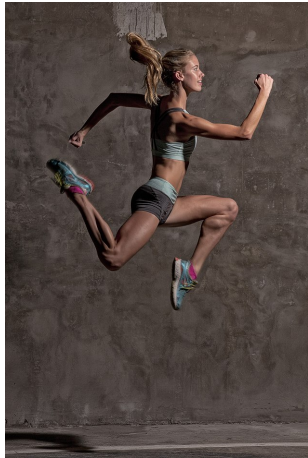

Lara Carter Height 5'9" | 175cm Bust 34" | 86cm Waist 23" | 58cm Hips 34" | 86cm
 Dress 2 US | 32 EU Shoe 8.5 US | 39.5 EU Hair Blonde Eyes Blue

Lara Carter Height 5'9" | 175cm Bust 34" | 86cm Waist 23" | 58cm Hips 34" | 86cm
 Dress 2 US | 32 EU Shoe 8.5 US | 39.5 EU Hair Blonde Eyes Blue

Lara Carter Height 5'9" | 175cm Bust 34" | 86cm Waist 23" | 58cm Hips 34" | 86cm
Dress 2 US | 32 EU Shoe 8.5 US | 39.5 EU Hair Blonde Eyes Blue