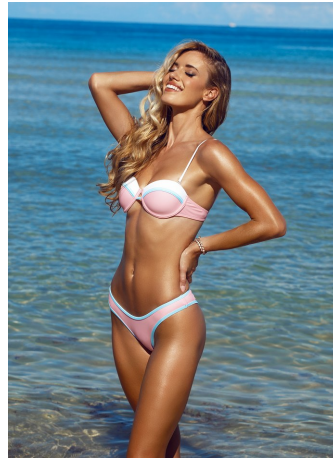

Lara Carter Height 5'9" | 175cm Bust 34" | 86cm Waist 23" | 58cm Hips 34" | 86cm
 Dress 2 US | 32 EU Shoe 8.5 US | 39.5 EU Hair Blonde Eyes Blue

Lara Carter Height 5'9" | 175cm Bust 34" | 86cm Waist 23" | 58cm Hips 34" | 86cm
 Dress 2 US | 32 EU Shoe 8.5 US | 39.5 EU Hair Blonde Eyes Blue

Lara Carter Height 5'9" | 175cm Bust 34" | 86cm Waist 23" | 58cm Hips 34" | 86cm
Dress 2 US | 32 EU Shoe 8.5 US | 39.5 EU Hair Blonde Eyes Blue