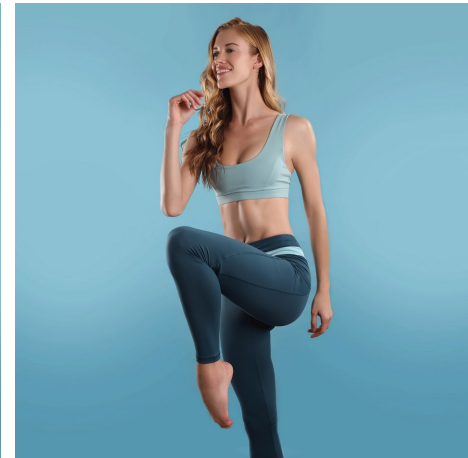

Lara Carter Height 5'9" | 175cm Bust 34" | 86cm Waist 23" | 58cm Hips 34" | 86cm
 Dress 2 US | 32 EU Shoe 8.5 US | 39.5 EU Hair Blonde Eyes Blue

Lara Carter Height 5'9" | 175cm Bust 34" | 86cm Waist 23" | 58cm Hips 34" | 86cm
 Dress 2 US | 32 EU Shoe 8.5 US | 39.5 EU Hair Blonde Eyes Blue

Lara Carter Height 5'9" | 175cm Bust 34" | 86cm Waist 23" | 58cm Hips 34" | 86cm
Dress 2 US | 32 EU Shoe 8.5 US | 39.5 EU Hair Blonde Eyes Blue