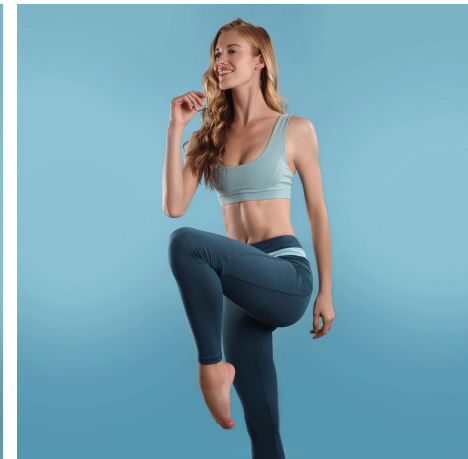

Lara Carter Height 5'9" | 175cm Bust 34" | 86cm Waist 23" | 58cm Hips 34" | 86cm
 Dress 2 US | 32 EU Shoe 8.5 US | 39.5 EU Hair Blonde Eyes Blue

Lara Carter Height 5'9" | 175cm Bust 34" | 86cm Waist 23" | 58cm Hips 34" | 86cm
 Dress 2 US | 32 EU Shoe 8.5 US | 39.5 EU Hair Blonde Eyes Blue

Lara Carter Height 5'9" | 175cm Bust 34" | 86cm Waist 23" | 58cm Hips 34" | 86cm
Dress 2 US | 32 EU Shoe 8.5 US | 39.5 EU Hair Blonde Eyes Blue