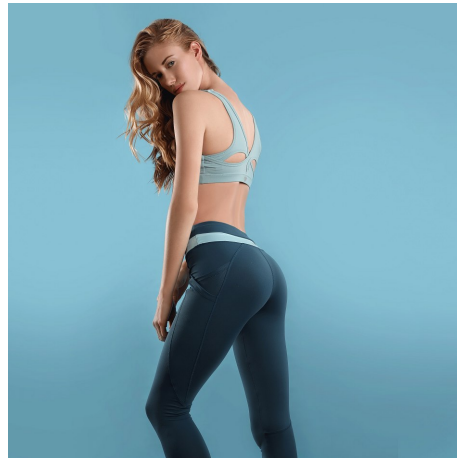

Lara Carter Height 5'9" | 175cm Bust 34" | 86cm Waist 23" | 58cm Hips 34" | 86cm
 Dress 2 US | 32 EU Shoe 8.5 US | 39.5 EU Hair Blonde Eyes Blue

Lara Carter Height 5'9" | 175cm Bust 34" | 86cm Waist 23" | 58cm Hips 34" | 86cm
 Dress 2 US | 32 EU Shoe 8.5 US | 39.5 EU Hair Blonde Eyes Blue

Lara Carter Height 5'9" | 175cm Bust 34" | 86cm Waist 23" | 58cm Hips 34" | 86cm
Dress 2 US | 32 EU Shoe 8.5 US | 39.5 EU Hair Blonde Eyes Blue