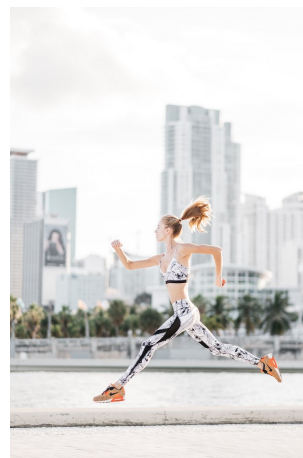

Lara Carter Height 5'9" | 175cm Bust 34" | 86cm Waist 23" | 58cm Hips 34" | 86cm
 Dress 2 US | 32 EU Shoe 8.5 US | 39.5 EU Hair Blonde Eyes Blue

Lara Carter Height 5'9" | 175cm Bust 34" | 86cm Waist 23" | 58cm Hips 34" | 86cm
 Dress 2 US | 32 EU Shoe 8.5 US | 39.5 EU Hair Blonde Eyes Blue