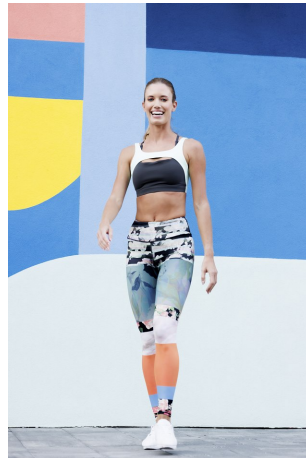

Lara Carter Height 5'9" | 175cm Bust 34" | 86cm Waist 23" | 58cm Hips 34" | 86cm
 Dress 2 US | 32 EU Shoe 8.5 US | 39.5 EU Hair Blonde Eyes Blue

Lara Carter Height 5'9" | 175cm Bust 34" | 86cm Waist 23" | 58cm Hips 34" | 86cm
 Dress 2 US | 32 EU Shoe 8.5 US | 39.5 EU Hair Blonde Eyes Blue

Lara Carter Height 5'9" | 175cm Bust 34" | 86cm Waist 23" | 58cm Hips 34" | 86cm
Dress 2 US | 32 EU Shoe 8.5 US | 39.5 EU Hair Blonde Eyes Blue