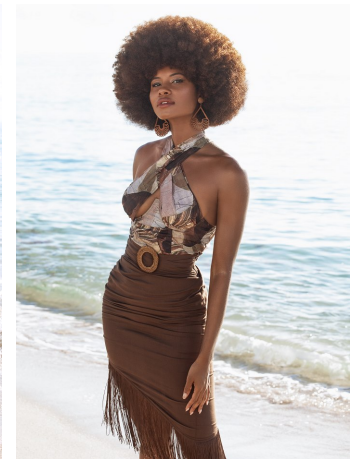

Chanda Edwards Height 5'10" | 178cm Bust 34" | 86cm Waist 27" | 69cm Hips 36" | 92cm
Dress 4 US | 34 EU Shoe 9 US | 40 EU Hair Dark Brown Eyes Brown

Chanda Edwards Height 5'10" | 178cm Bust 34" | 86cm Waist 27" | 69cm Hips 36" | 92cm
Dress 4 US | 34 EU Shoe 9 US | 40 EU Hair Dark Brown Eyes Brown

Chanda Edwards Height 5'10" | 178cm Bust 34" | 86cm Waist 27" | 69cm Hips 36" | 92cm
Dress 4 US | 34 EU Shoe 9 US | 40 EU Hair Dark Brown Eyes Brown

CGM
CAROLINE GLEASON
MANAGEMENT

Chanda Edwards Height 5'10" | 178cm Bust 34" | 86cm Waist 27" | 69cm Hips 36" | 92cm
Dress 4 US | 34 EU Shoe 9 US | 40 EU Hair Dark Brown Eyes Brown