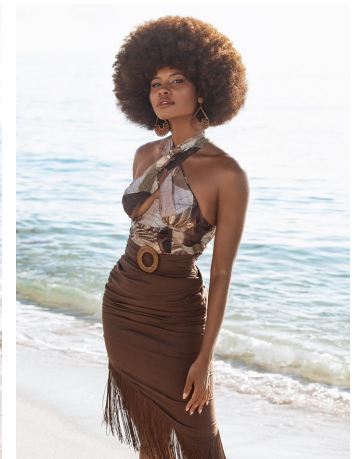

Chanda Edwards Height 5'10" | 178cm Bust 34" | 86cm Waist 27" | 69cm Hips 36" | 92cm
Dress 4 US | 34 EU Shoe 9 US | 40 EU Hair Dark Brown Eyes Brown

Chanda Edwards Height 5'10" | 178cm Bust 34" | 86cm Waist 27" | 69cm Hips 36" | 92cm
Dress 4 US | 34 EU Shoe 9 US | 40 EU Hair Dark Brown Eyes Brown

Chanda Edwards Height 5'10" | 178cm Bust 34" | 86cm Waist 27" | 69cm Hips 36" | 92cm
 Dress 4 US | 34 EU Shoe 9 US | 40 EU Hair Dark Brown Eyes Brown

CGM
 CAROLINE GLEASON
 MANAGEMENT

Chanda Edwards Height 5'10" | 178cm Bust 34" | 86cm Waist 27" | 69cm Hips 36" | 92cm
Dress 4 US | 34 EU Shoe 9 US | 40 EU Hair Dark Brown Eyes Brown