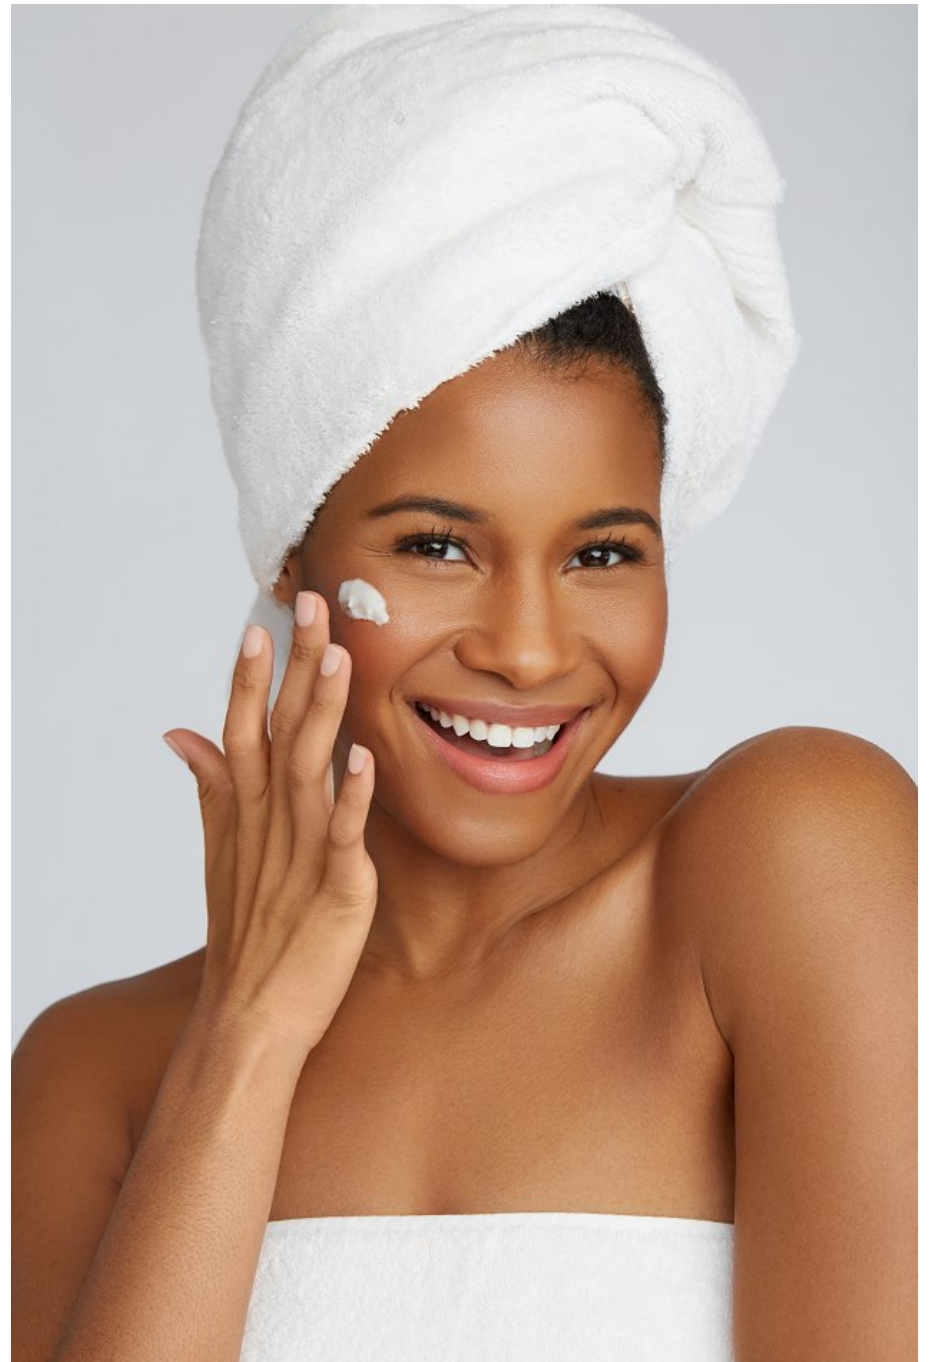

Chanda Edwards   Height 5'10" | 178cm   Bust 34" | 86cm   Waist 27" | 69cm   Hips 36" | 92cm
Dress 4 US | 34 EU   Shoe 9 US | 40 EU   Hair Dark Brown   Eyes Brown

CGM
CAROLINE GLEASON
MANAGEMENT