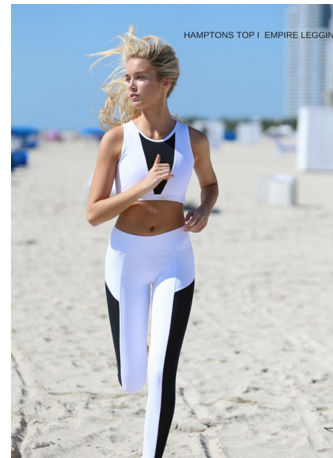

Marie-Laurence Gravel   Height 5'9.5" | 177cm   Bust 32" | 81cm   Waist 24" | 61cm   Hips 34" | 86cm  
 Dress 2 US | 32 EU   Shoe 8 US | 39 EU   Hair Blonde   Eyes Blue

Marie-Laurence Gravel   Height 5'9.5" | 177cm   Bust 32" | 81cm   Waist 24" | 61cm   Hips 34" | 86cm  
Dress 2 US | 32 EU   Shoe 8 US | 39 EU   Hair Blonde   Eyes Blue