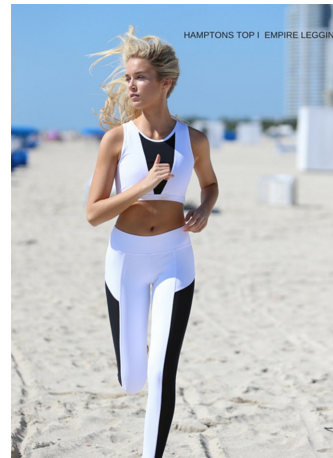

Marie-Laurence Gravel Height 5'9.5" | 177cm Bust 34" | 86cm Waist 24" | 61cm Hips 34" | 86cm
Dress 2 US | 32 EU Shoe 8 US | 39 EU Hair Blonde Eyes Blue

CGM
CAROLINE GLEASON
MANAGEMENT

Marie-Laurence Gravel Height 5'9.5" | 177cm Bust 34" | 86cm Waist 24" | 61cm Hips 34" | 86cm
Dress 2 US | 32 EU Shoe 8 US | 39 EU Hair Blonde Eyes Blue

Marie-Laurence Gravel Height 5'9.5" | 177cm Bust 34" | 86cm Waist 24" | 61cm Hips 34" | 86cm
Dress 2 US | 32 EU Shoe 8 US | 39 EU Hair Blonde Eyes Blue

Marie-Laurence Gravel Height 5'9.5" | 177cm Bust 34" | 86cm Waist 24" | 61cm Hips 34" | 86cm
Dress 2 US | 32 EU Shoe 8 US | 39 EU Hair Blonde Eyes Blue