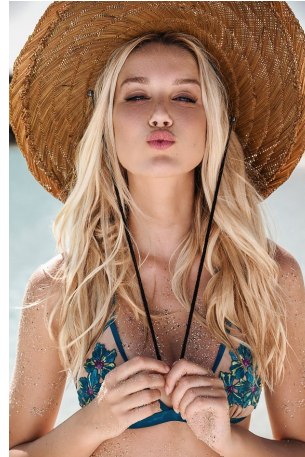

Marie-Laurence Gravel Height 5'9.5" | 177cm Bust 34" | 86cm Waist 24" | 61cm Hips 34" | 86cm
Dress 2 US | 32 EU Shoe 8 US | 39 EU Hair Blonde Eyes Blue

CGM
CAROLINE GLEASON
MANAGEMENT

Marie-Laurence Gravel Height 5'9.5" | 177cm Bust 34" | 86cm Waist 24" | 61cm Hips 34" | 86cm
Dress 2 US | 32 EU Shoe 8 US | 39 EU Hair Blonde Eyes Blue

Marie-Laurence Gravel Height 5'9.5" | 177cm Bust 34" | 86cm Waist 24" | 61cm Hips 34" | 86cm
Dress 2 US | 32 EU Shoe 8 US | 39 EU Hair Blonde Eyes Blue

Marie-Laurence Gravel Height 5'9.5" | 177cm Bust 34" | 86cm Waist 24" | 61cm Hips 34" | 86cm
Dress 2 US | 32 EU Shoe 8 US | 39 EU Hair Blonde Eyes Blue