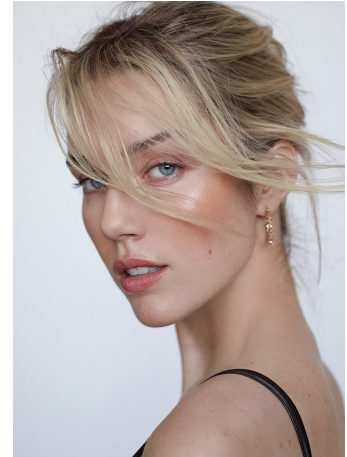

Marie-Laurence Gravel Height 5'9.5" | 177cm Bust 34" | 86cm Waist 24" | 61cm Hips 34" | 86cm
Dress 2 US | 32 EU Shoe 8 US | 39 EU Hair Blonde Eyes Blue

CGM
CAROLINE GLEASON
MANAGEMENT

Marie-Laurence Gravel Height 5'9.5" | 177cm Bust 34" | 86cm Waist 24" | 61cm Hips 34" | 86cm
Dress 2 US | 32 EU Shoe 8 US | 39 EU Hair Blonde Eyes Blue

Marie-Laurence Gravel Height 5'9.5" | 177cm Bust 34" | 86cm Waist 24" | 61cm Hips 34" | 86cm
Dress 2 US | 32 EU Shoe 8 US | 39 EU Hair Blonde Eyes Blue

Marie-Laurence Gravel Height 5'9.5" | 177cm Bust 34" | 86cm Waist 24" | 61cm Hips 34" | 86cm
Dress 2 US | 32 EU Shoe 8 US | 39 EU Hair Blonde Eyes Blue