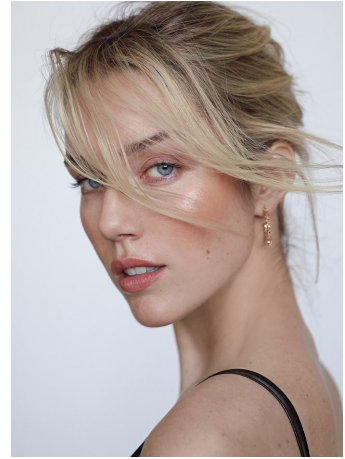

Marie-Laurence Gravel   Height 5'9.5" | 177cm   Bust 32" | 81cm   Waist 24" | 61cm   Hips 34" | 86cm  
 Dress 2 US | 32 EU   Shoe 8 US | 39 EU   Hair Blonde   Eyes Blue

Marie-Laurence Gravel   Height 5'9.5" | 177cm   Bust 32" | 81cm   Waist 24" | 61cm   Hips 34" | 86cm  
Dress 2 US | 32 EU   Shoe 8 US | 39 EU   Hair Blonde   Eyes Blue