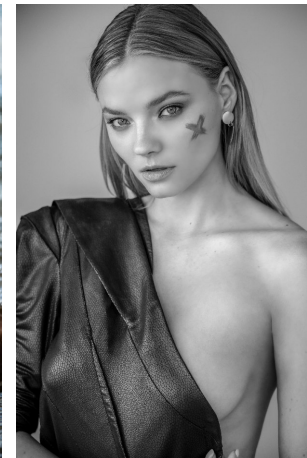

Alanna Whittaker Height 5'10" | 178cm Bust 34" | 86cm Waist 24" | 61cm Hips 34" | 86cm
 Dress 2-4 US | 32-34 EU Shoe 8 US | 39 EU Hair Blonde Eyes Grey | Blue

Alanna Whittaker Height 5'10" | 178cm Bust 34" | 86cm Waist 24" | 61cm Hips 34" | 86cm
Dress 2-4 US | 32-34 EU Shoe 8 US | 39 EU Hair Blonde Eyes Grey | Blue

Alanna Whittaker Height 5'10" | 178cm Bust 34" | 86cm Waist 24" | 61cm Hips 34" | 86cm
 Dress 2-4 US | 32-34 EU Shoe 8 US | 39 EU Hair Blonde Eyes Grey | Blue

PHOTOGRAPH BY ANDREW HARRIS

PHOTOGRAPH BY ANDREW HARRIS

PHOTOGRAPH BY ANDREW HARRIS
MAKE UP BY PAUL BIRCH & PAUL TAYLOR
HAIR BY ALANNA - CHASTELANDREAU

Alanna Whittaker Height 5'10" | 178cm Bust 34" | 86cm Waist 24" | 61cm Hips 34" | 86cm
Dress 2-4 US | 32-34 EU Shoe 8 US | 39 EU Hair Blonde Eyes Grey | Blue