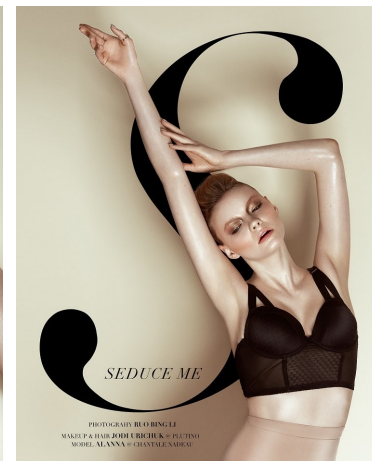

Alanna Whittaker Height 5'10" | 178cm Bust 34" | 86cm Waist 24" | 61cm Hips 34" | 86cm
Dress 2-4 US | 32-34 EU Shoe 8 US | 39 EU Hair Blonde Eyes Grey | Blue