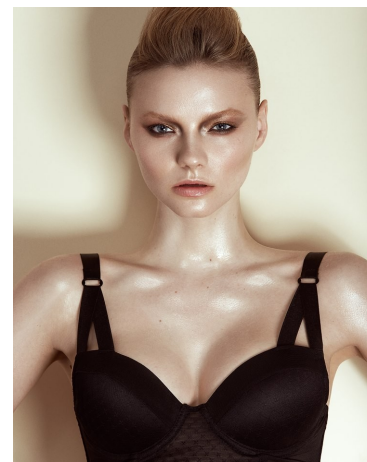

Alanna Whittaker Height 5'10" | 178cm Bust 34" | 86cm Waist 24" | 61cm Hips 34" | 86cm
 Dress 2-4 US | 32-34 EU Shoe 8 US | 39 EU Hair Blonde Eyes Grey | Blue

Alanna Whittaker Height 5'10" | 178cm Bust 34" | 86cm Waist 24" | 61cm Hips 34" | 86cm
Dress 2-4 US | 32-34 EU Shoe 8 US | 39 EU Hair Blonde Eyes Grey | Blue

Alanna Whittaker Height 5'10" | 178cm Bust 34" | 86cm Waist 24" | 61cm Hips 34" | 86cm
 Dress 2-4 US | 32-34 EU Shoe 8 US | 39 EU Hair Blonde Eyes Grey | Blue

PHOTOGRAPH BY PHILIPPE BOUQUIN

PHOTOGRAPH BY PHILIPPE BOUQUIN