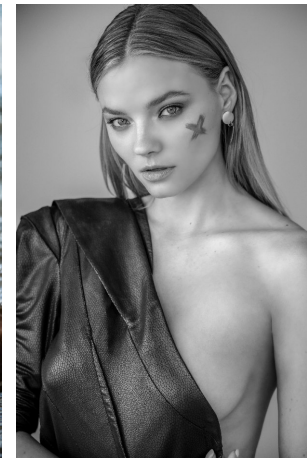

Alanna Whittaker Height 5'10" | 178cm Bust 34" | 86cm Waist 24" | 61cm Hips 34" | 86cm
 Dress 2-4 US | 32-34 EU Shoe 8 US | 39 EU Hair Blonde Eyes Grey | Blue

Alanna Whittaker Height 5'10" | 178cm Bust 34" | 86cm Waist 24" | 61cm Hips 34" | 86cm
Dress 2-4 US | 32-34 EU Shoe 8 US | 39 EU Hair Blonde Eyes Grey | Blue

Alanna Whittaker Height 5'10" | 178cm Bust 34" | 86cm Waist 24" | 61cm Hips 34" | 86cm
 Dress 2-4 US | 32-34 EU Shoe 8 US | 39 EU Hair Blonde Eyes Grey | Blue

PHOTOGRAPH BY PHILIPPE BOUQUIN

PHOTOGRAPH BY PHILIPPE BOUQUIN