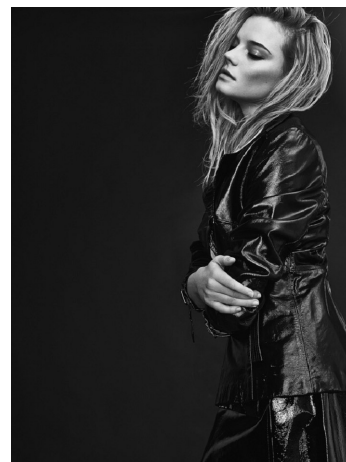

Alanna Whittaker Height 5'10" | 178cm Bust 34" | 86cm Waist 24" | 61cm Hips 34" | 86cm
 Dress 2-4 US | 32-34 EU Shoe 8 US | 39 EU Hair Blonde Eyes Grey | Blue

Alanna Whittaker Height 5'10" | 178cm Bust 34" | 86cm Waist 24" | 61cm Hips 34" | 86cm
Dress 2-4 US | 32-34 EU Shoe 8 US | 39 EU Hair Blonde Eyes Grey | Blue

Alanna Whittaker Height 5'10" | 178cm Bust 34" | 86cm Waist 24" | 61cm Hips 34" | 86cm
 Dress 2-4 US | 32-34 EU Shoe 8 US | 39 EU Hair Blonde Eyes Grey | Blue

PHOTOGRAPH BY PHILIPPE BOUQUIN

PHOTOGRAPH BY PHILIPPE BOUQUIN