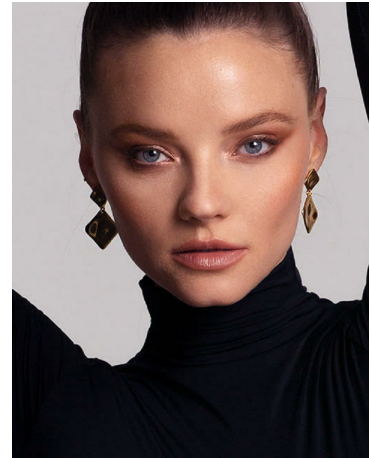

Alanna Whittaker Height 5'10" | 178cm Bust 34" | 86cm Waist 24" | 61cm Hips 34" | 86cm
 Dress 2-4 US | 32-34 EU Shoe 8 US | 39 EU Hair Blonde Eyes Grey | Blue

Alanna Whittaker Height 5'10" | 178cm Bust 34" | 86cm Waist 24" | 61cm Hips 34" | 86cm
Dress 2-4 US | 32-34 EU Shoe 8 US | 39 EU Hair Blonde Eyes Grey | Blue

Alanna Whittaker Height 5'10" | 178cm Bust 34" | 86cm Waist 24" | 61cm Hips 34" | 86cm
 Dress 2-4 US | 32-34 EU Shoe 8 US | 39 EU Hair Blonde Eyes Grey | Blue

PHOTOGRAPH BY PHILIPPE BOUQUIN

PHOTOGRAPH BY PHILIPPE BOUQUIN