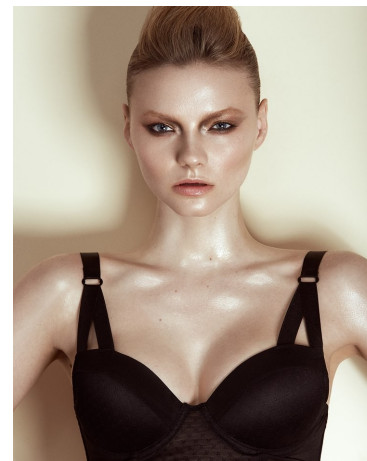

Alanna Whittaker Height 5'10" | 178cm Bust 34" | 86cm Waist 24" | 61cm Hips 34" | 86cm
Dress 2-4 US | 32-34 EU Shoe 8 US | 39 EU Hair Blonde Eyes Grey | Blue