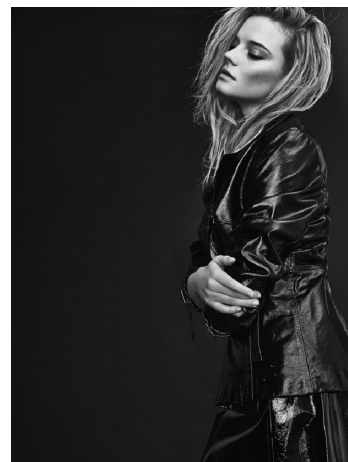

Alanna Whittaker Height 5'10" | 178cm Bust 34" | 86cm Waist 24" | 61cm Hips 34" | 86cm
 Dress 2-4 US | 32-34 EU Shoe 8 US | 39 EU Hair Blonde Eyes Grey | Blue

Alanna Whittaker Height 5'10" | 178cm Bust 34" | 86cm Waist 24" | 61cm Hips 34" | 86cm
Dress 2-4 US | 32-34 EU Shoe 8 US | 39 EU Hair Blonde Eyes Grey | Blue

Alanna Whittaker Height 5'10" | 178cm Bust 34" | 86cm Waist 24" | 61cm Hips 34" | 86cm
 Dress 2-4 US | 32-34 EU Shoe 8 US | 39 EU Hair Blonde Eyes Grey | Blue

PHOTOGRAPH BY PHILIPPE BOUQUIN

PHOTOGRAPH BY PHILIPPE BOUQUIN