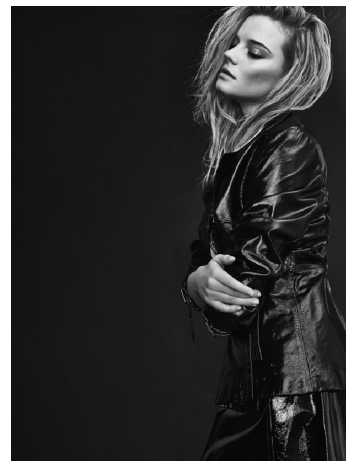

Alanna Whittaker Height 5'10" | 178cm Bust 34" | 86cm Waist 24" | 61cm Hips 34" | 86cm
Dress 2-4 US | 32-34 EU Shoe 8 US | 39 EU Hair Blonde Eyes Grey | Blue