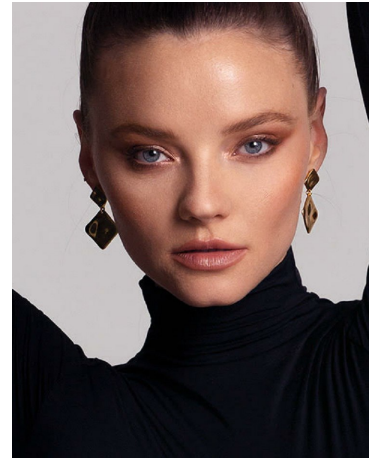

Alanna Whittaker Height 5'10" | 178cm Bust 34" | 86cm Waist 24" | 61cm Hips 34" | 86cm
 Dress 2-4 US | 32-34 EU Shoe 8 US | 39 EU Hair Blonde Eyes Grey | Blue

Alanna Whittaker Height 5'10" | 178cm Bust 34" | 86cm Waist 24" | 61cm Hips 34" | 86cm
Dress 2-4 US | 32-34 EU Shoe 8 US | 39 EU Hair Blonde Eyes Grey | Blue

Alanna Whittaker Height 5'10" | 178cm Bust 34" | 86cm Waist 24" | 61cm Hips 34" | 86cm
 Dress 2-4 US | 32-34 EU Shoe 8 US | 39 EU Hair Blonde Eyes Grey | Blue

PHOTOGRAPH BY ANDREW HARRIS

PHOTOGRAPH BY ANDREW HARRIS

PHOTOGRAPH BY ANDREW HARRIS
MAKE UP BY PAUL BIRCH & PAUL TAYLOR
HAIR BY ALANNA - CHASTELANDREAU

Alanna Whittaker Height 5'10" | 178cm Bust 34" | 86cm Waist 24" | 61cm Hips 34" | 86cm
Dress 2-4 US | 32-34 EU Shoe 8 US | 39 EU Hair Blonde Eyes Grey | Blue