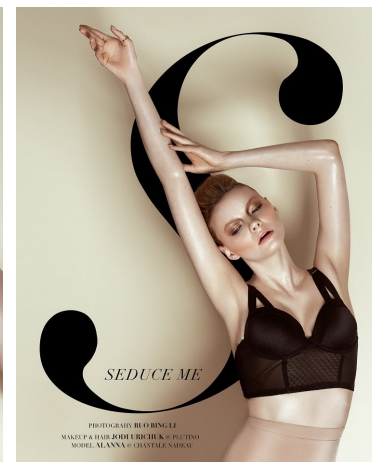

Alanna Whittaker Height 5'10" | 178cm Bust 34" | 86cm Waist 24" | 61cm Hips 34" | 86cm
 Dress 2-4 US | 32-34 EU Shoe 8 US | 39 EU Hair Blonde Eyes Grey | Blue

Alanna Whittaker Height 5'10" | 178cm Bust 34" | 86cm Waist 24" | 61cm Hips 34" | 86cm
Dress 2-4 US | 32-34 EU Shoe 8 US | 39 EU Hair Blonde Eyes Grey | Blue

Alanna Whittaker Height 5'10" | 178cm Bust 34" | 86cm Waist 24" | 61cm Hips 34" | 86cm
 Dress 2-4 US | 32-34 EU Shoe 8 US | 39 EU Hair Blonde Eyes Grey | Blue

PHOTOGRAPH BY PHILIPPE BOUQUIN

PHOTOGRAPH BY PHILIPPE BOUQUIN