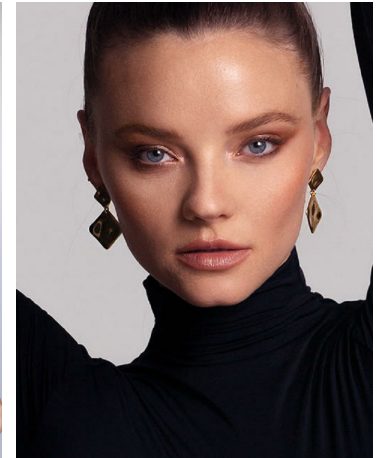

Alanna Whittaker Height 5'10" | 178cm Bust 34" | 86cm Waist 24" | 61cm Hips 34" | 86cm
 Dress 2-4 US | 32-34 EU Shoe 8 US | 39 EU Hair Blonde Eyes Grey | Blue

Alanna Whittaker Height 5'10" | 178cm Bust 34" | 86cm Waist 24" | 61cm Hips 34" | 86cm
Dress 2-4 US | 32-34 EU Shoe 8 US | 39 EU Hair Blonde Eyes Grey | Blue

Alanna Whittaker Height 5'10" | 178cm Bust 34" | 86cm Waist 24" | 61cm Hips 34" | 86cm
 Dress 2-4 US | 32-34 EU Shoe 8 US | 39 EU Hair Blonde Eyes Grey | Blue

PHOTOGRAPHY: JACQUES LAFAYETTE / JACQUES LAFAYETTE

PHOTOGRAPHY: JACQUES LAFAYETTE / JACQUES LAFAYETTE

PHOTOGRAPHY: BRUNO MAGLI
MAKE UP: PAUL F. BIRCH & PARTNER
HAIR: ALANNA - CHASTELANDREAU

Alanna Whittaker Height 5'10" | 178cm Bust 34" | 86cm Waist 24" | 61cm Hips 34" | 86cm
Dress 2-4 US | 32-34 EU Shoe 8 US | 39 EU Hair Blonde Eyes Grey | Blue