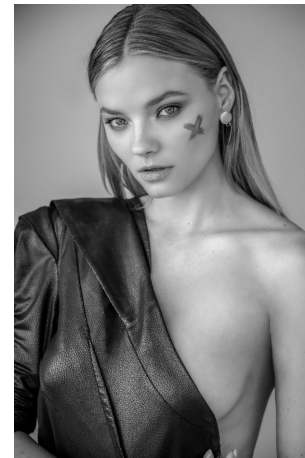

Alanna Whittaker Height 5'10" | 178cm Bust 34" | 86cm Waist 24" | 61cm Hips 34" | 86cm
 Dress 2-4 US | 32-34 EU Shoe 8 US | 39 EU Hair Blonde Eyes Grey | Blue

Alanna Whittaker Height 5'10" | 178cm Bust 34" | 86cm Waist 24" | 61cm Hips 34" | 86cm
Dress 2-4 US | 32-34 EU Shoe 8 US | 39 EU Hair Blonde Eyes Grey | Blue

Alanna Whittaker Height 5'10" | 178cm Bust 34" | 86cm Waist 24" | 61cm Hips 34" | 86cm
 Dress 2-4 US | 32-34 EU Shoe 8 US | 39 EU Hair Blonde Eyes Grey | Blue

PHOTOGRAPHY: JACQUES LAFAYETTE / JACQUES LAFAYETTE

PHOTOGRAPHY: JACQUES LAFAYETTE / JACQUES LAFAYETTE

PHOTOGRAPHY: BRUNO MAGLI
MAKE UP: PAUL F. BIRCH & PARTNER
HAIR: ALANNA - CHASTELANDREAU

Alanna Whittaker Height 5'10" | 178cm Bust 34" | 86cm Waist 24" | 61cm Hips 34" | 86cm
Dress 2-4 US | 32-34 EU Shoe 8 US | 39 EU Hair Blonde Eyes Grey | Blue

Alanna Whittaker Height 5'10" | 178cm Bust 34" | 86cm Waist 24" | 61cm Hips 34" | 86cm
Dress 2-4 US | 32-34 EU Shoe 8 US | 39 EU Hair Blonde Eyes Grey | Blue