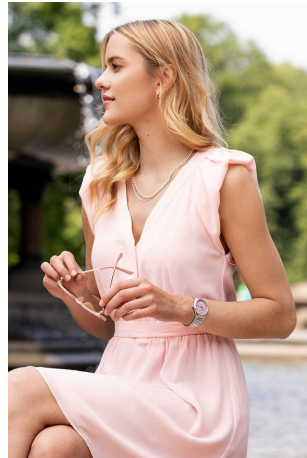

Gabrielle Covers Height 5'10" | 178cm Bust 34" | 86cm Waist 25" | 63cm Hips 35" | 89cm
 Dress 4 US | 34 EU Shoe 9.5 US | 40.5 EU Hair Blonde Eyes Blue

Gabrielle Covers Height 5'10" | 178cm Bust 34" | 86cm Waist 25" | 63cm Hips 35" | 89cm
 Dress 4 US | 34 EU Shoe 9.5 US | 40.5 EU Hair Blonde Eyes Blue