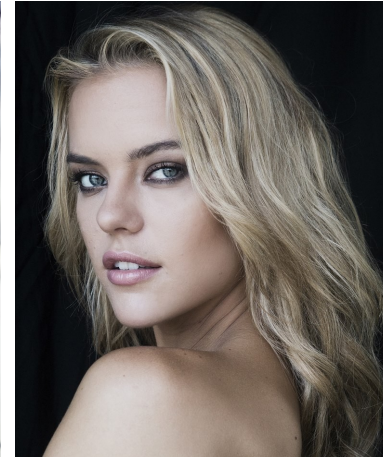

Gabrielle Covers Height 5'10" | 178cm Bust 34" | 86cm Waist 25" | 63cm Hips 35" | 89cm
 Dress 4 US | 34 EU Shoe 9.5 US | 40.5 EU Hair Blonde Eyes Blue

Gabrielle Covers Height 5'10" | 178cm Bust 34" | 86cm Waist 25" | 63cm Hips 35" | 89cm
 Dress 4 US | 34 EU Shoe 9.5 US | 40.5 EU Hair Blonde Eyes Blue