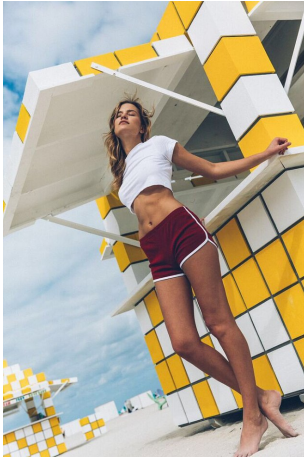

Gabrielle Covers Height 5'10" | 178cm Bust 34" | 86cm Waist 25" | 63cm Hips 35" | 89cm
 Dress 4 US | 34 EU Shoe 9.5 US | 40.5 EU Hair Blonde Eyes Blue

Gabrielle Covers Height 5'10" | 178cm Bust 34" | 86cm Waist 25" | 63cm Hips 35" | 89cm
Dress 4 US | 34 EU Shoe 9.5 US | 40.5 EU Hair Blonde Eyes Blue