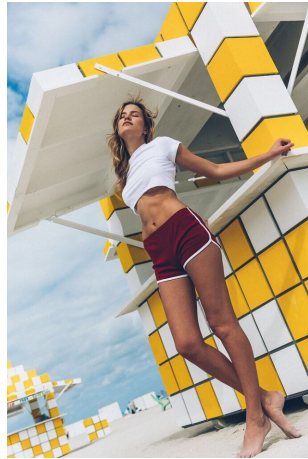

Gabrielle Covers Height 5'10" | 178cm Bust 34" | 86cm Waist 25" | 63cm Hips 35" | 89cm
 Dress 4 US | 34 EU Shoe 9.5 US | 40.5 EU Hair Blonde Eyes Blue

Gabrielle Covers Height 5'10" | 178cm Bust 34" | 86cm Waist 25" | 63cm Hips 35" | 89cm
 Dress 4 US | 34 EU Shoe 9.5 US | 40.5 EU Hair Blonde Eyes Blue