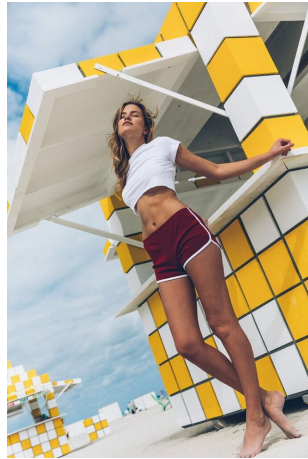

Gabrielle Covers   Height 5'10" | 178cm   Bust 34" | 86cm   Waist 26" | 66cm   Hips 37" | 94cm
Dress 4 US | 34 EU   Shoe 9.5 US | 40.5 EU   Hair Blonde   Eyes Blue