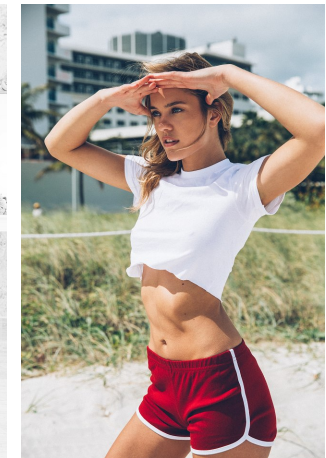

Gabrielle Covers Height 5'10" | 178cm Bust 34" | 86cm Waist 25" | 63cm Hips 35" | 89cm
 Dress 4 US | 34 EU Shoe 9.5 US | 40.5 EU Hair Blonde Eyes Blue

Gabrielle Covers Height 5'10" | 178cm Bust 34" | 86cm Waist 25" | 63cm Hips 35" | 89cm
Dress 4 US | 34 EU Shoe 9.5 US | 40.5 EU Hair Blonde Eyes Blue