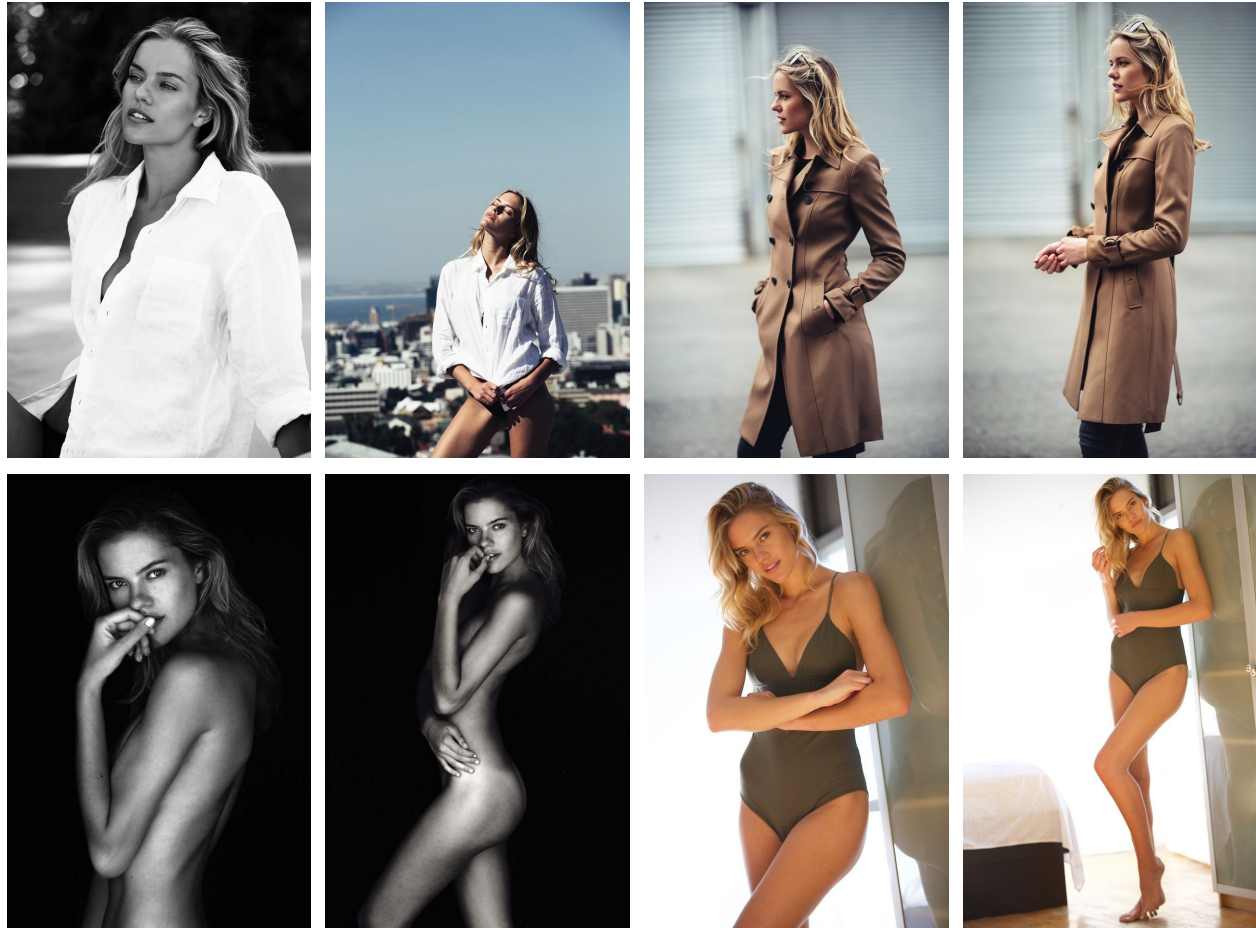

Gabrielle Covers   Height 5'10" | 178cm   Bust 34" | 86cm   Waist 25" | 63cm   Hips 35" | 89cm
Dress 4 US | 34 EU   Shoe 9.5 US | 40.5 EU   Hair Blonde   Eyes Blue