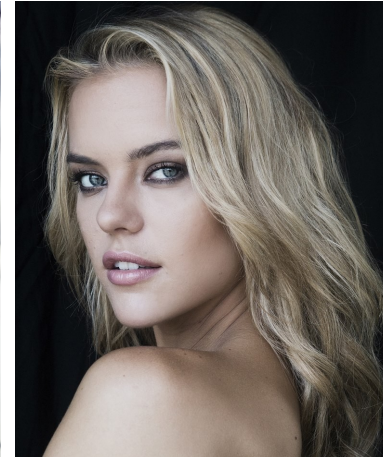

Gabrielle Covers Height 5'10" | 178cm Bust 34" | 86cm Waist 25" | 63cm Hips 35" | 89cm
 Dress 4 US | 34 EU Shoe 9.5 US | 40.5 EU Hair Blonde Eyes Blue

Gabrielle Covers Height 5'10" | 178cm Bust 34" | 86cm Waist 25" | 63cm Hips 35" | 89cm
Dress 4 US | 34 EU Shoe 9.5 US | 40.5 EU Hair Blonde Eyes Blue