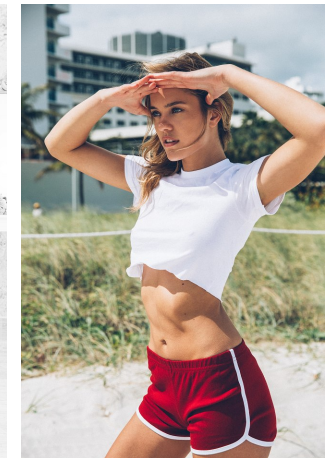

Gabrielle Covers   Height 5'10" | 178cm   Bust 34" | 86cm   Waist 25" | 63cm   Hips 35" | 89cm
Dress 4 US | 34 EU   Shoe 9.5 US | 40.5 EU   Hair Blonde   Eyes Blue