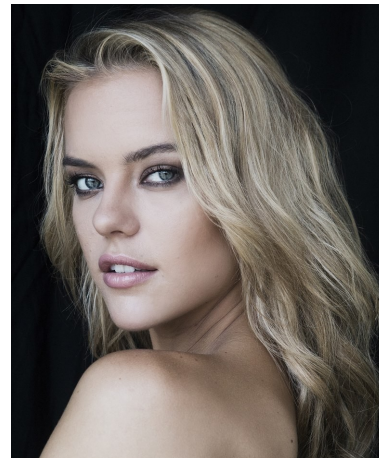

Gabrielle Covers Height 5'10" | 178cm Bust 34" | 86cm Waist 25" | 63cm Hips 35" | 89cm
 Dress 4 US | 34 EU Shoe 9.5 US | 40.5 EU Hair Blonde Eyes Blue

Gabrielle Covers Height 5'10" | 178cm Bust 34" | 86cm Waist 25" | 63cm Hips 35" | 89cm
 Dress 4 US | 34 EU Shoe 9.5 US | 40.5 EU Hair Blonde Eyes Blue