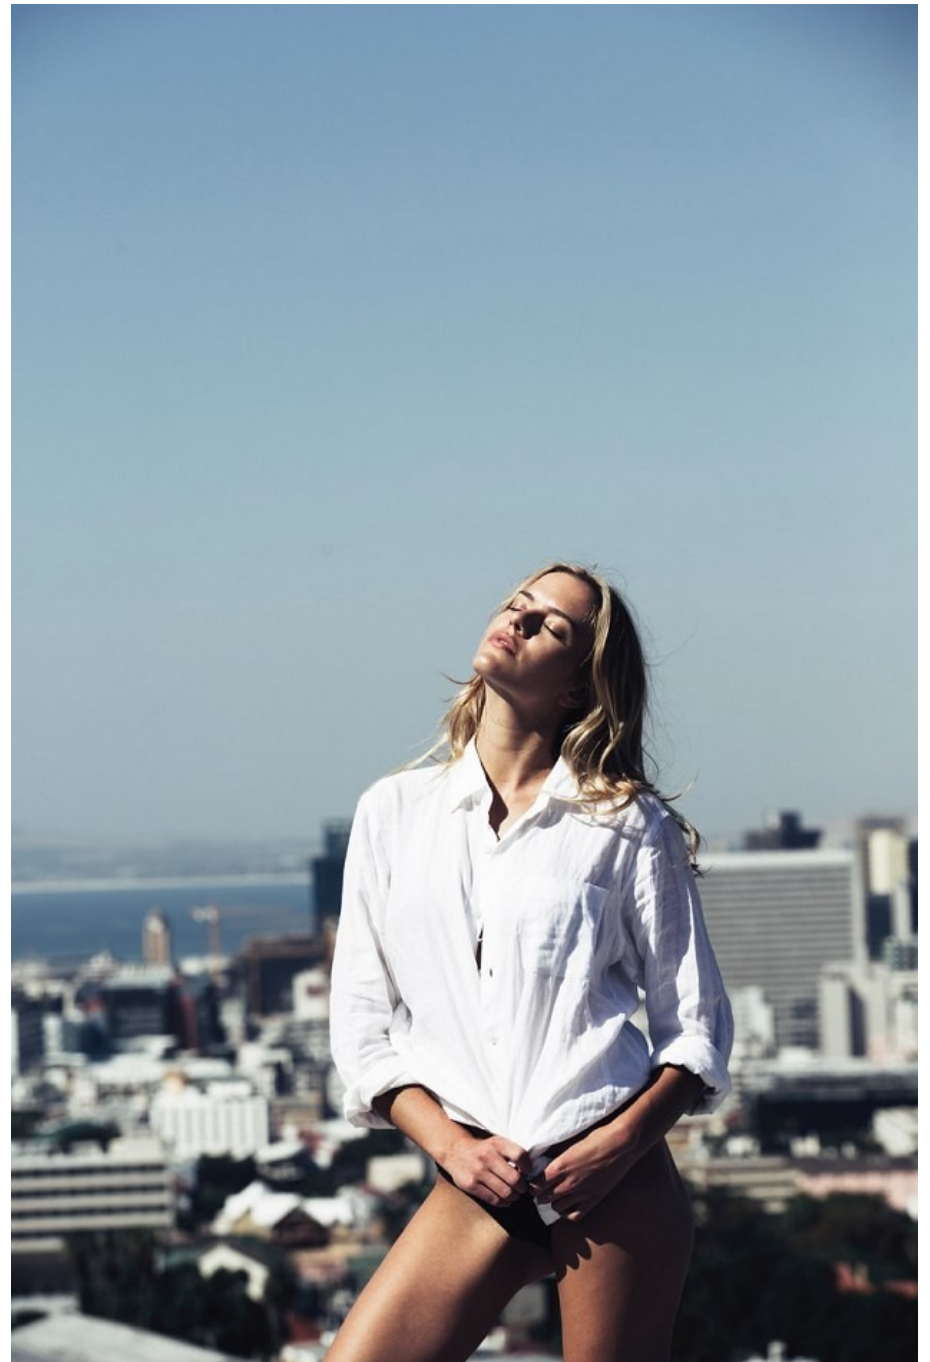

Gabrielle Covers   Height 5'10" | 178cm   Bust 34" | 86cm   Waist 25" | 63cm   Hips 35" | 89cm
Dress 4 US | 34 EU   Shoe 9.5 US | 40.5 EU   Hair Blonde   Eyes Blue