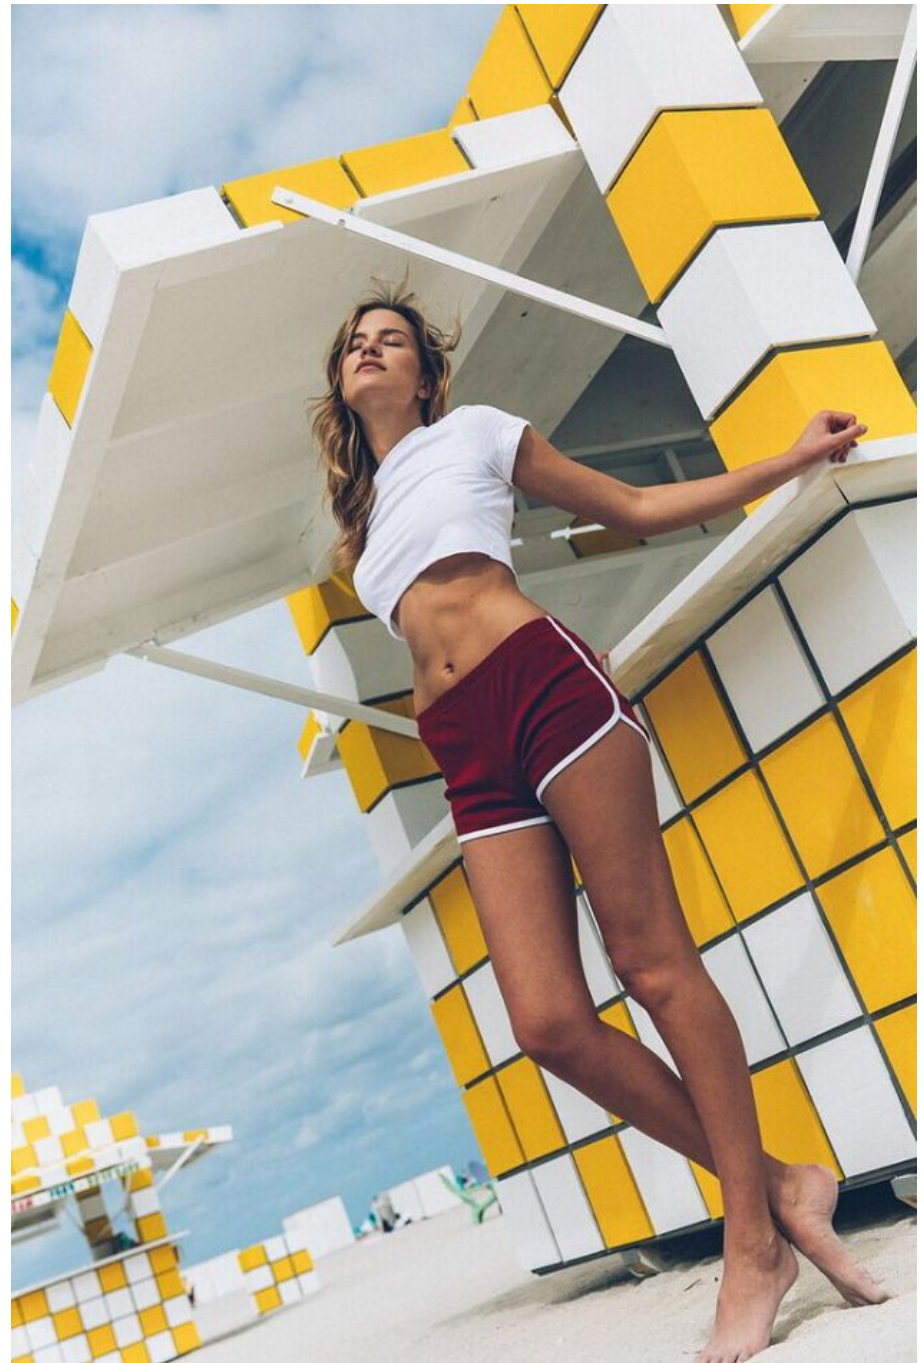

Gabrielle Covers   Height 5'10" | 178cm   Bust 34" | 86cm   Waist 25" | 63cm   Hips 35" | 89cm
Dress 4 US | 34 EU   Shoe 9.5 US | 40.5 EU   Hair Blonde   Eyes Blue