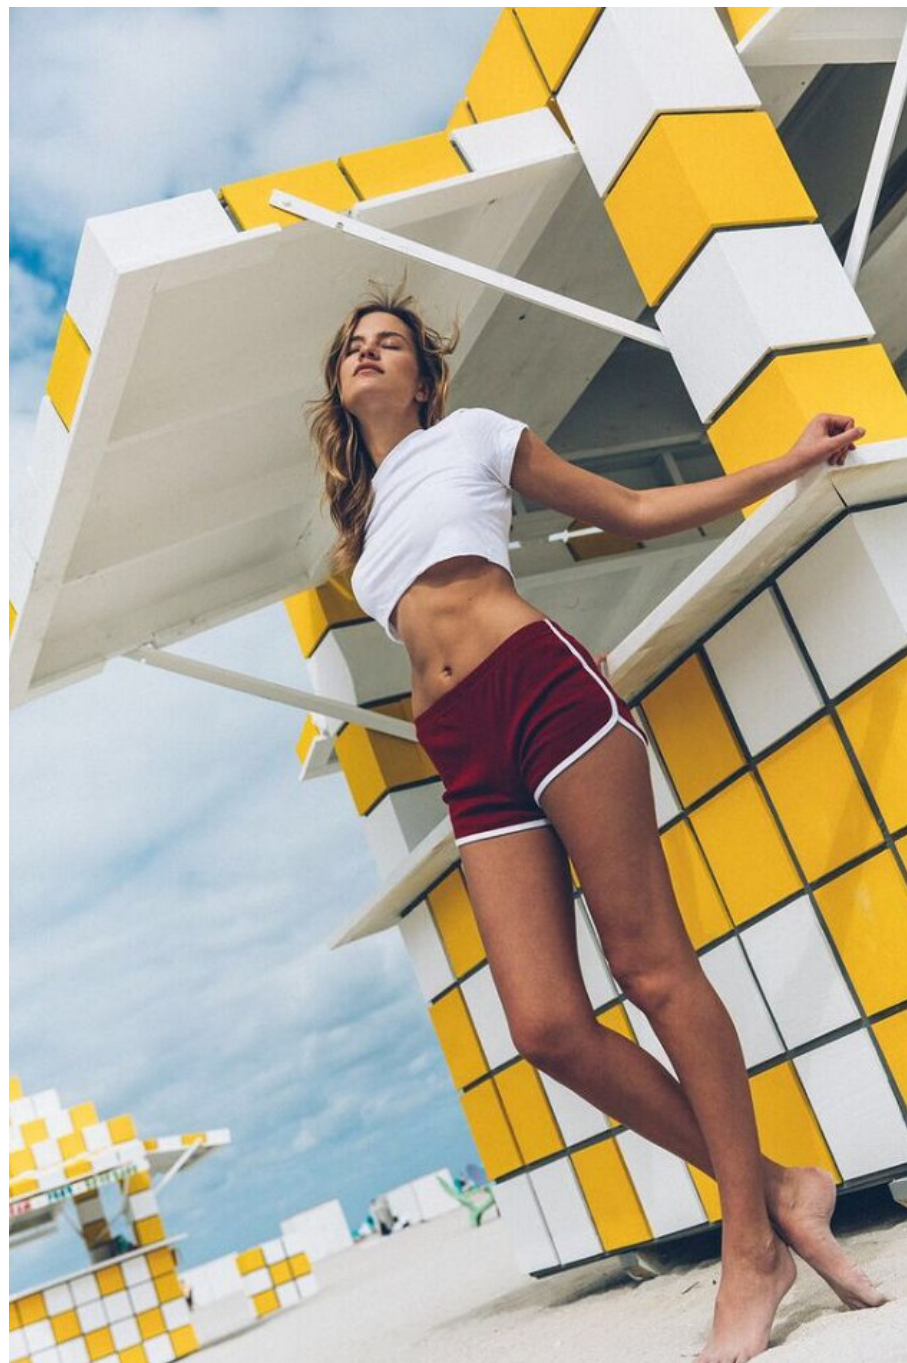

Gabrielle Covers   Height 5'10" | 178cm   Bust 34" | 86cm   Waist 26" | 66cm   Hips 37" | 94cm
Dress 4 US | 34 EU   Shoe 9.5 US | 40.5 EU   Hair Blonde   Eyes Blue