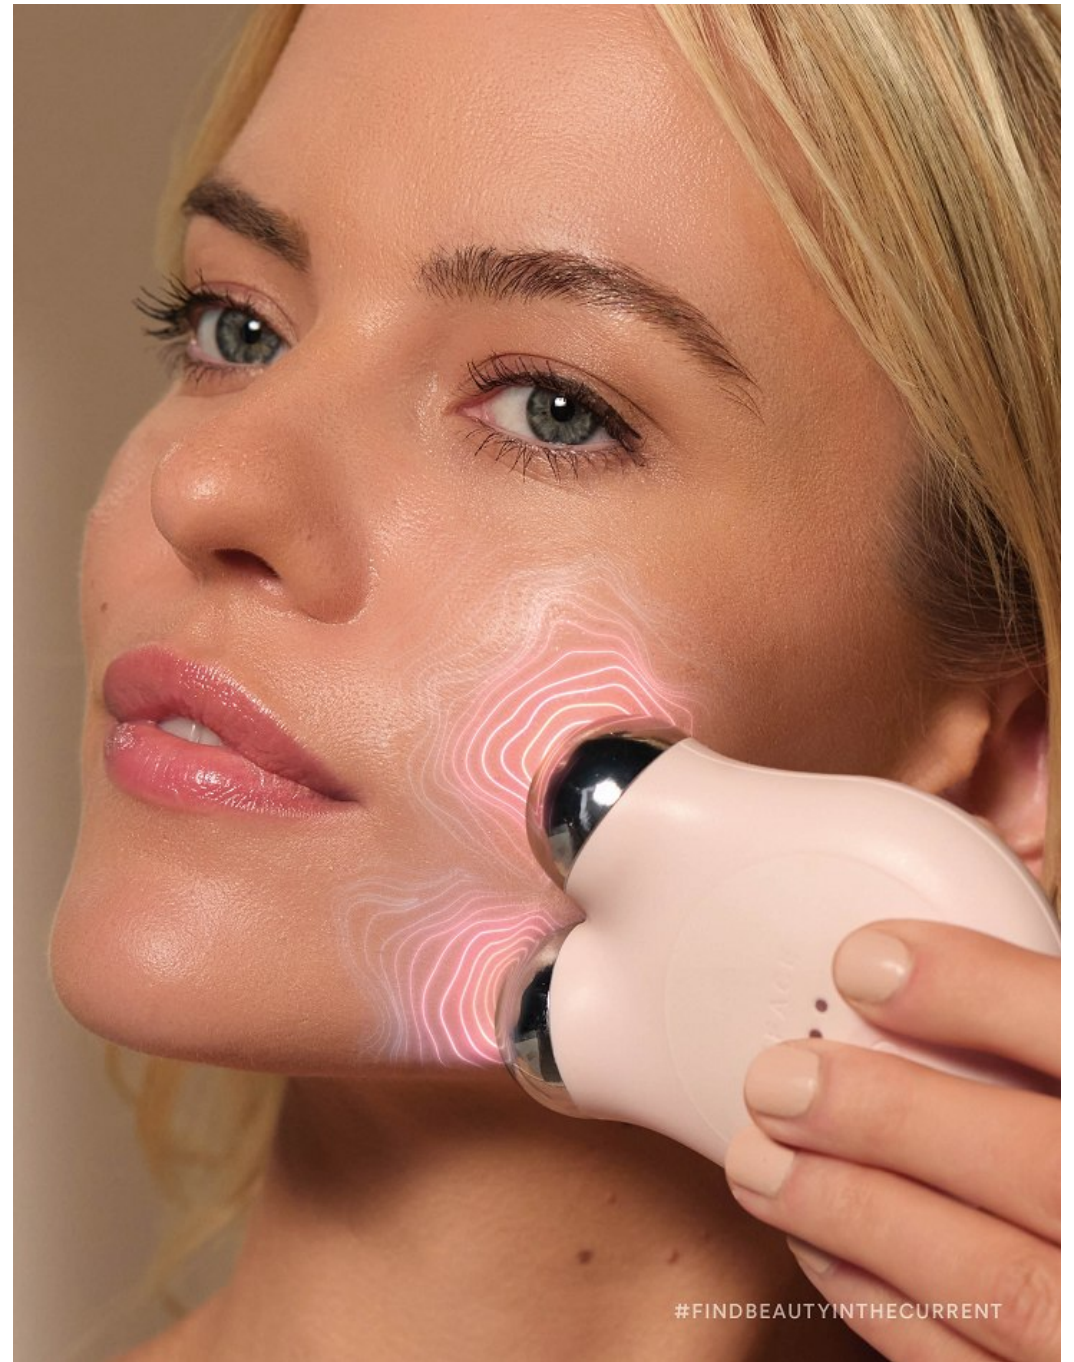

Gabrielle Covers Height 5'10" | 178cm Bust 34" | 86cm Waist 25" | 63cm Hips 35" | 89cm
Dress 4 US | 34 EU Shoe 9.5 US | 40.5 EU Hair Blonde Eyes Blue

CGM
CAROLINE GLEASON
MANAGEMENT

Gabrielle Covers Height 5'10" | 178cm Bust 34" | 86cm Waist 25" | 63cm Hips 35" | 89cm
Dress 4 US | 34 EU Shoe 9.5 US | 40.5 EU Hair Blonde Eyes Blue

NŪFACE®

FIND
BEAUTY
IN THE
CURRENT

#FINDBEAUTYINTHECURRENT

Gabrielle Covers Height 5'10" | 178cm Bust 34" | 86cm Waist 25" | 63cm Hips 35" | 89cm
Dress 4 US | 34 EU Shoe 9.5 US | 40.5 EU Hair Blonde Eyes Blue