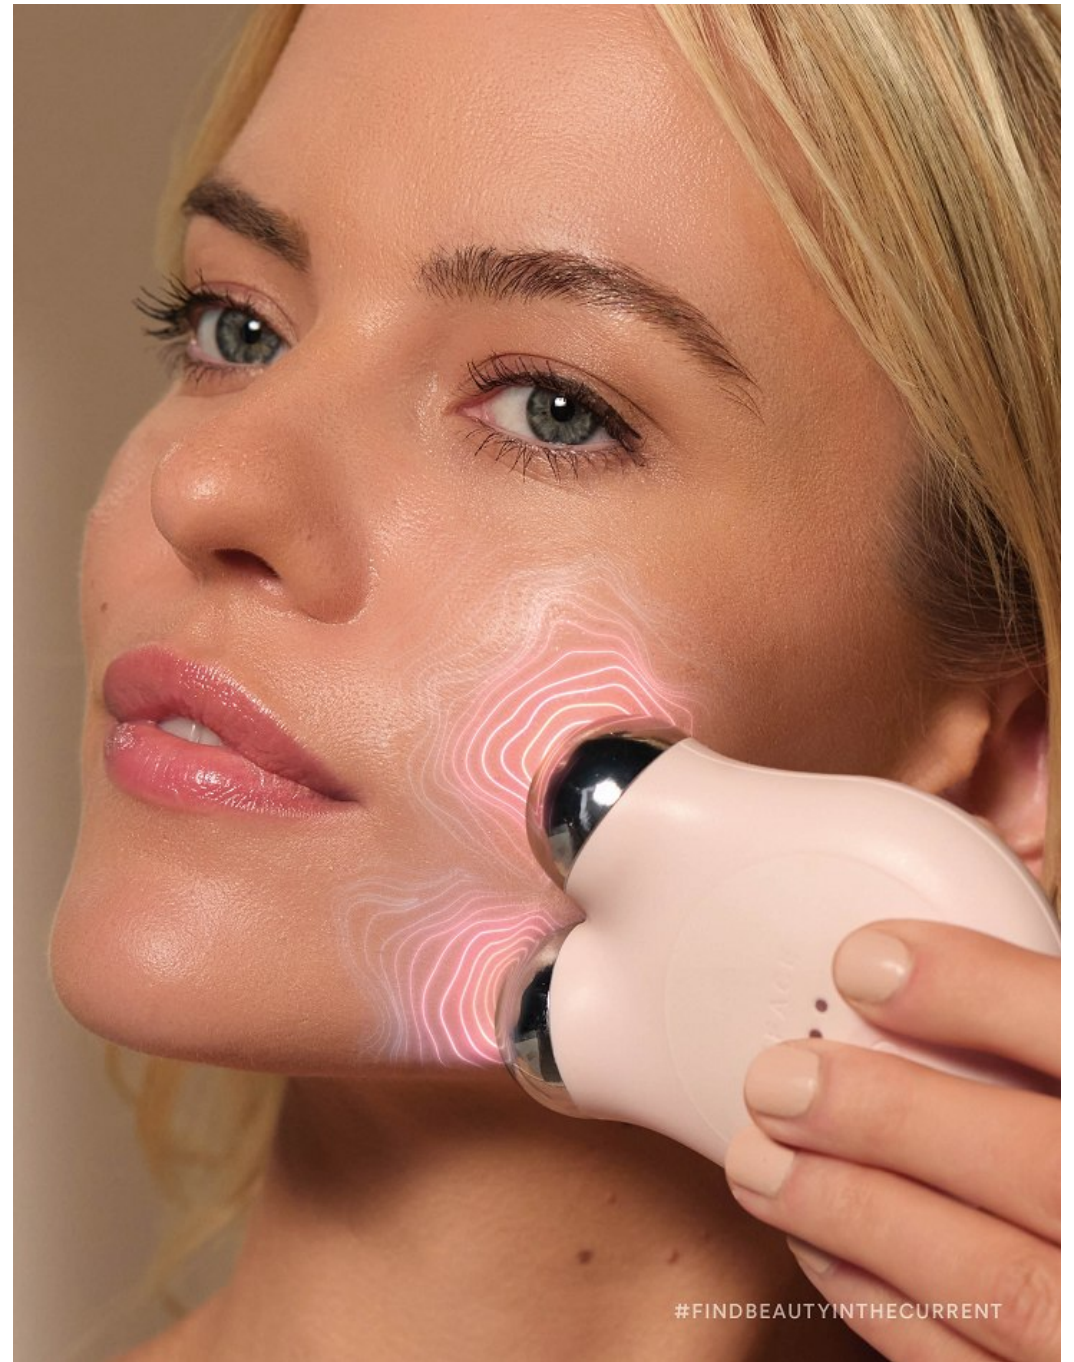

#FINDBEAUTYINTHECURRENT

Gabrielle Covers   Height 5'10" | 178cm   Bust 34" | 86cm   Waist 25" | 63cm   Hips 35" | 89cm
Dress 4 US | 34 EU   Shoe 9.5 US | 40.5 EU   Hair Blonde   Eyes Blue

CGM
CAROLINE GLEASON
MANAGEMENT