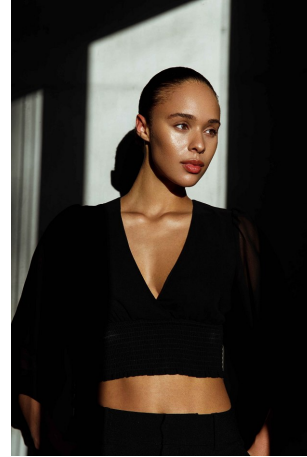

Victoria Seabrooks Height 5'11" | 180cm Bust 34" | 86cm Waist 25" | 63cm Hips 36" | 92cm
Dress 4 US | 34 EU Shoe 10 US | 41 EU Hair Brown Eyes Hazel

Victoria Seabrooks Height 5'11" | 180cm Bust 34" | 86cm Waist 25" | 63cm Hips 36" | 92cm
Dress 4 US | 34 EU Shoe 10 US | 41 EU Hair Brown Eyes Hazel

Victoria Seabrooks Height 5'11" | 180cm Bust 34" | 86cm Waist 25" | 63cm Hips 36" | 92cm
Dress 4 US | 34 EU Shoe 10 US | 41 EU Hair Brown Eyes Hazel

CGM
CAROLINE GLEASON
MANAGEMENT