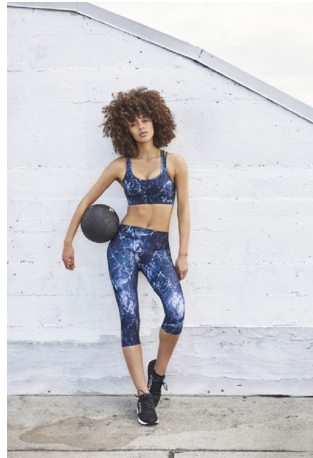

Victoria Seabrooks Height 5'11" | 180cm Bust 34" | 86cm Waist 25" | 63cm Hips 36" | 92cm
Dress 4 US | 34 EU Shoe 10 US | 41 EU Hair Brown Eyes Hazel

Victoria Seabrooks Height 5'11" | 180cm Bust 34" | 86cm Waist 25" | 63cm Hips 36" | 92cm
Dress 4 US | 34 EU Shoe 10 US | 41 EU Hair Brown Eyes Hazel

Victoria Seabrooks Height 5'11" | 180cm Bust 34" | 86cm Waist 25" | 63cm Hips 36" | 92cm
Dress 4 US | 34 EU Shoe 10 US | 41 EU Hair Brown Eyes Hazel

CGM
CAROLINE GLEASON
MANAGEMENT