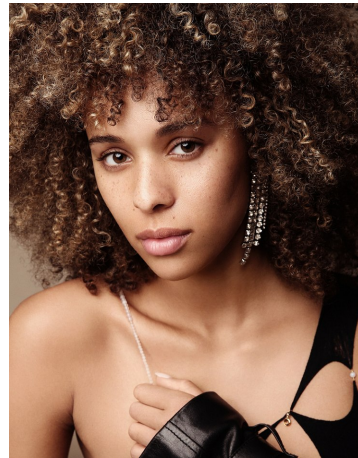

Victoria Seabrooks Height 5'11" | 180cm Bust 34" | 86cm Waist 25" | 63cm Hips 36" | 92cm
Dress 4 US | 34 EU Shoe 10 US | 41 EU Hair Brown Eyes Hazel

Victoria Seabrooks Height 5'11" | 180cm Bust 34" | 86cm Waist 25" | 63cm Hips 36" | 92cm
Dress 4 US | 34 EU Shoe 10 US | 41 EU Hair Brown Eyes Hazel

Victoria Seabrooks Height 5'11" | 180cm Bust 34" | 86cm Waist 25" | 63cm Hips 36" | 92cm
Dress 4 US | 34 EU Shoe 10 US | 41 EU Hair Brown Eyes Hazel

CGM
CAROLINE GLEASON
MANAGEMENT