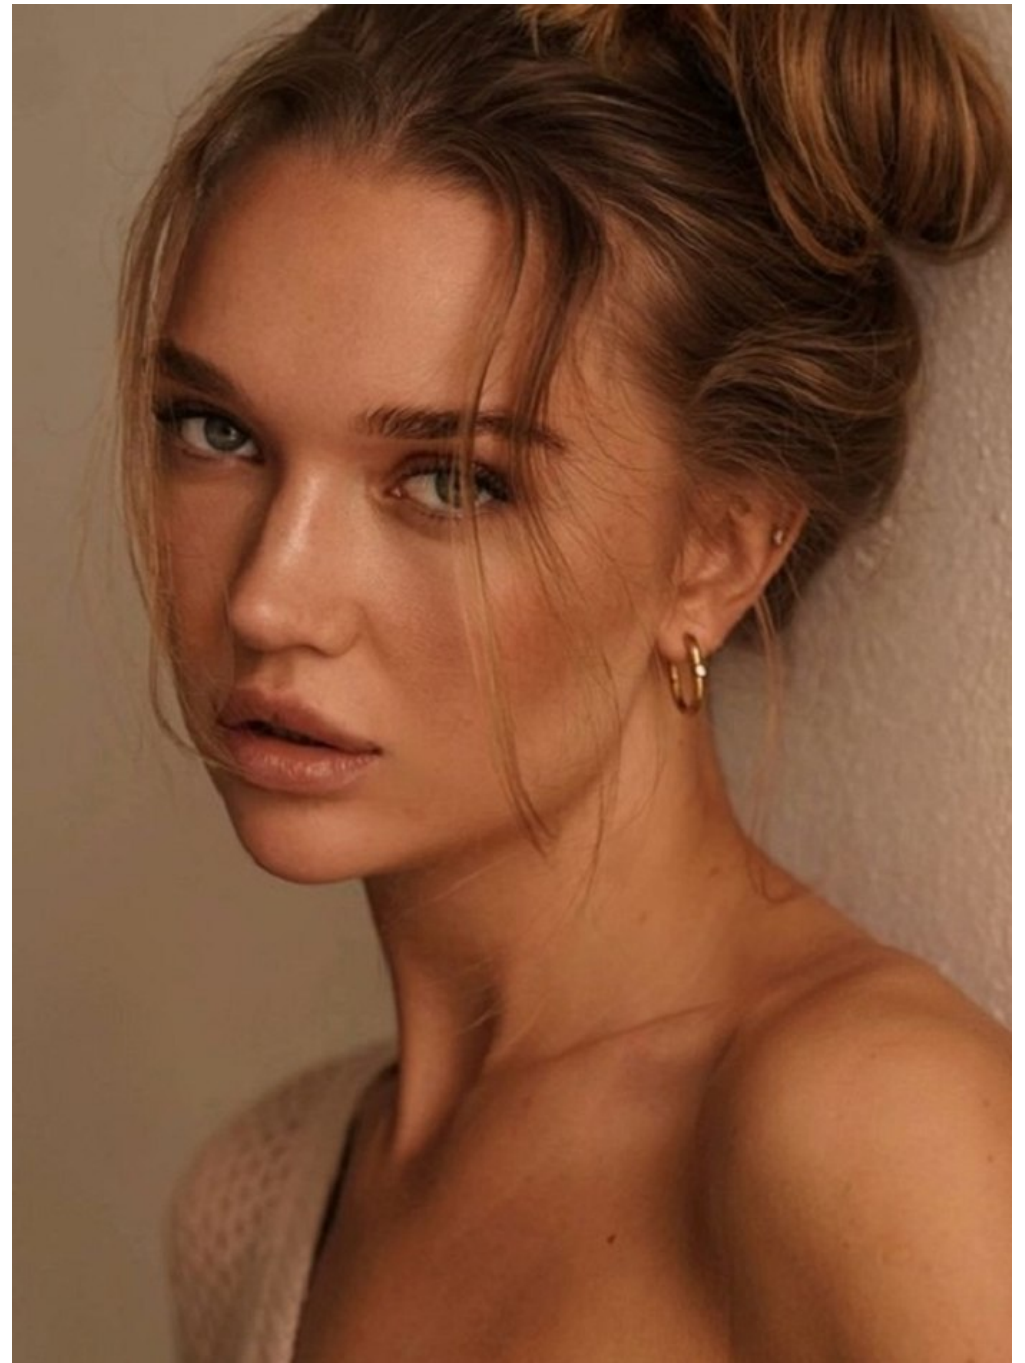

Vik Gabrysiak Height 5'11" | 180cm Bust 34" | 86cm Waist 25" | 63cm Hips 35" | 89cm
Dress 2 US | 32 EU Shoe 9.5 US | 40.5 EU Hair Blonde Eyes Green