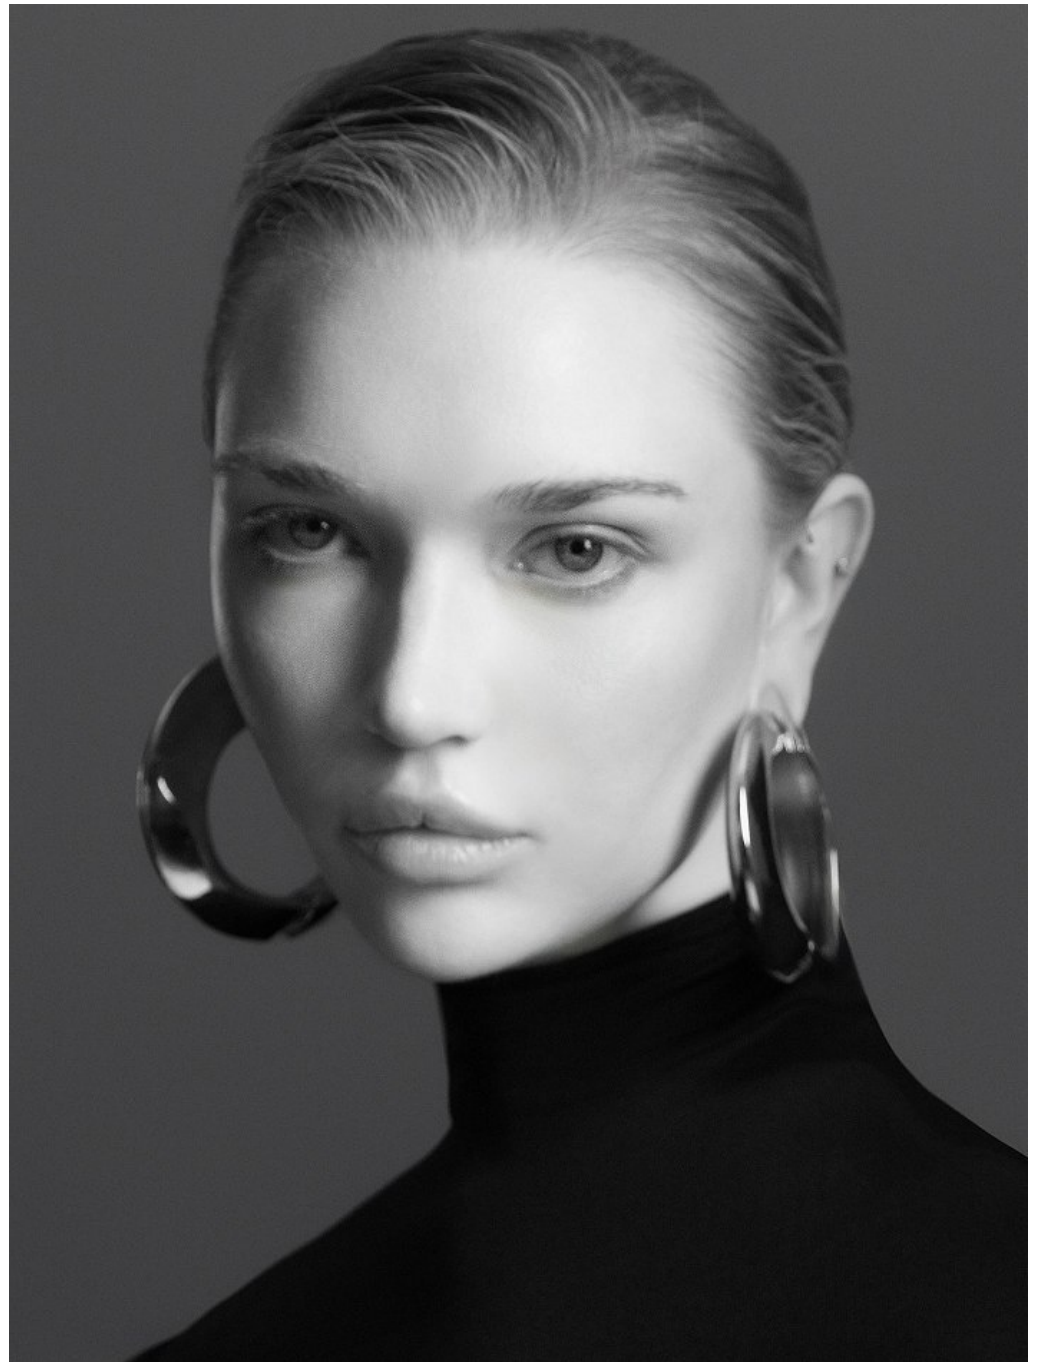

Vik Gabrysiak   Height 5'11" | 180cm   Bust 34" | 86cm   Waist 25" | 63cm   Hips 35" | 89cm
Dress 2 US | 32 EU   Shoe 9.5 US | 40.5 EU   Hair Blonde   Eyes Green