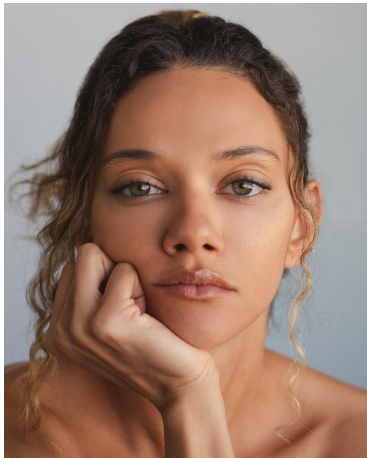

Marina Nery Height 5'11" | 180cm Bust 34" | 86cm Waist 25" | 63cm Hips 37" | 94cm
Dress 4 US | 34 EU Shoe 9 US | 40 EU Hair Light Brown Eyes Green

Marina Nery Height 5'11" | 180cm Bust 34" | 86cm Waist 25" | 63cm Hips 37" | 94cm
Dress 4 US | 34 EU Shoe 9 US | 40 EU Hair Light Brown Eyes Green

CGM
CAROLINE GLEASON
MANAGEMENT

Marina Nery Height 5'11" | 180cm Bust 34" | 86cm Waist 25" | 63cm Hips 37" | 94cm
Dress 4 US | 34 EU Shoe 9 US | 40 EU Hair Light Brown Eyes Green