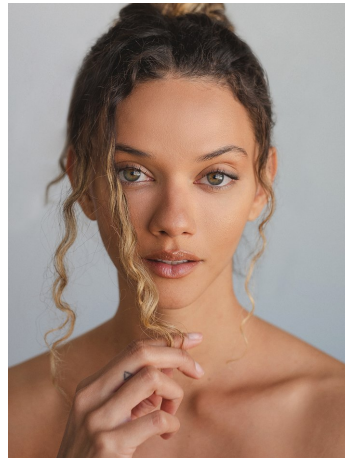

Marina Nery Height 5'11" | 180cm Bust 34" | 86cm Waist 25" | 63cm Hips 37" | 94cm
Dress 4 US | 34 EU Shoe 9 US | 40 EU Hair Light Brown Eyes Green

Marina Nery Height 5'11" | 180cm Bust 34" | 86cm Waist 25" | 63cm Hips 37" | 94cm
Dress 4 US | 34 EU Shoe 9 US | 40 EU Hair Light Brown Eyes Green

CGM
CAROLINE GLEASON
MANAGEMENT

Marina Nery Height 5'11" | 180cm Bust 34" | 86cm Waist 25" | 63cm Hips 37" | 94cm
Dress 4 US | 34 EU Shoe 9 US | 40 EU Hair Light Brown Eyes Green