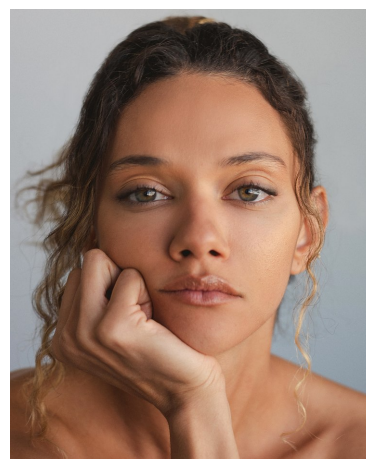

Marina Nery Height 5'11" | 180cm Bust 34" | 86cm Waist 25" | 63cm Hips 37" | 94cm
Dress 4 US | 34 EU Shoe 9 US | 40 EU Hair Light Brown Eyes Green

Marina Nery Height 5'11" | 180cm Bust 34" | 86cm Waist 25" | 63cm Hips 37" | 94cm
Dress 4 US | 34 EU Shoe 9 US | 40 EU Hair Light Brown Eyes Green