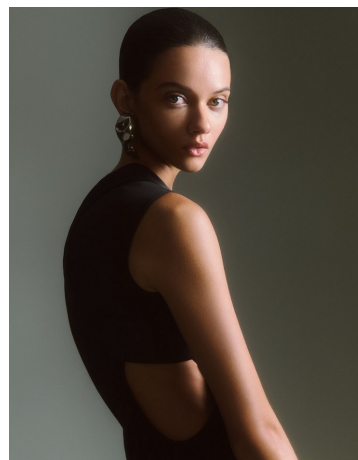

Marina Nery Height 5'11" | 180cm Bust 34" | 86cm Waist 25" | 63cm Hips 37" | 94cm
Dress 4 US | 34 EU Shoe 9 US | 40 EU Hair Light Brown Eyes Green

Marina Nery Height 5'11" | 180cm Bust 34" | 86cm Waist 25" | 63cm Hips 37" | 94cm
Dress 4 US | 34 EU Shoe 9 US | 40 EU Hair Light Brown Eyes Green