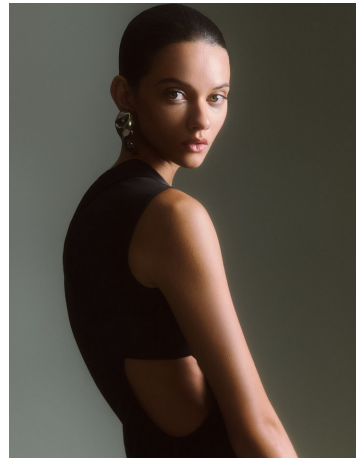

Marina Nery Height 5'11" | 180cm Bust 34" | 86cm Waist 25" | 63cm Hips 37" | 94cm
Dress 4 US | 34 EU Shoe 9 US | 40 EU Hair Light Brown Eyes Green

Marina Nery Height 5'11" | 180cm Bust 34" | 86cm Waist 25" | 63cm Hips 37" | 94cm
Dress 4 US | 34 EU Shoe 9 US | 40 EU Hair Light Brown Eyes Green

CGM
CAROLINE GLEASON
MANAGEMENT

Marina Nery Height 5'11" | 180cm Bust 34" | 86cm Waist 25" | 63cm Hips 37" | 94cm
Dress 4 US | 34 EU Shoe 9 US | 40 EU Hair Light Brown Eyes Green