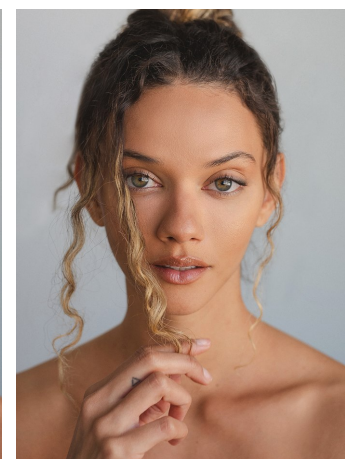

Marina Nery Height 5'11" | 180cm Bust 34" | 86cm Waist 25" | 63cm Hips 37" | 94cm
Dress 4 US | 34 EU Shoe 9 US | 40 EU Hair Light Brown Eyes Green

Marina Nery Height 5'11" | 180cm Bust 34" | 86cm Waist 25" | 63cm Hips 37" | 94cm
Dress 4 US | 34 EU Shoe 9 US | 40 EU Hair Light Brown Eyes Green

Marina Nery Height 5'11" | 180cm Bust 34" | 86cm Waist 25" | 63cm Hips 37" | 94cm
Dress 4 US | 34 EU Shoe 9 US | 40 EU Hair Light Brown Eyes Green