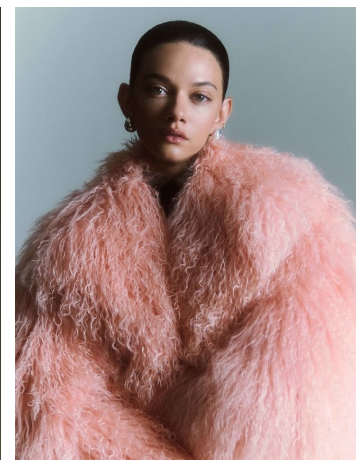

Marina Nery Height 5'11" | 180cm Bust 34" | 86cm Waist 25" | 63cm Hips 37" | 94cm
Dress 4 US | 34 EU Shoe 9 US | 40 EU Hair Light Brown Eyes Green

Marina Nery Height 5'11" | 180cm Bust 34" | 86cm Waist 25" | 63cm Hips 37" | 94cm
Dress 4 US | 34 EU Shoe 9 US | 40 EU Hair Light Brown Eyes Green

Marina Nery Height 5'11" | 180cm Bust 34" | 86cm Waist 25" | 63cm Hips 37" | 94cm
Dress 4 US | 34 EU Shoe 9 US | 40 EU Hair Light Brown Eyes Green