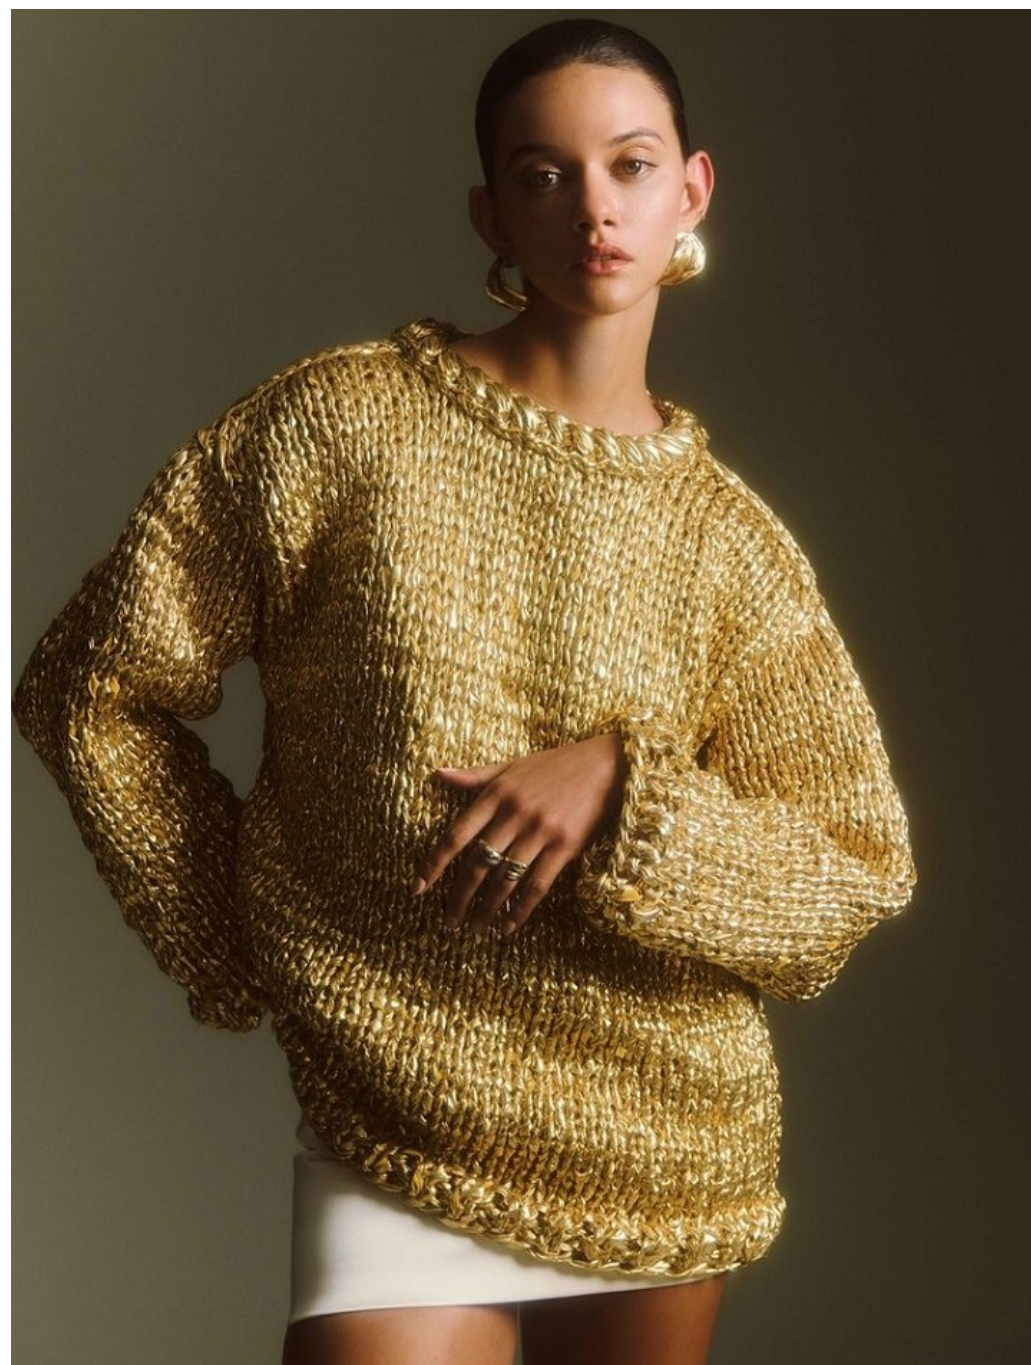

Marina Nery Height 5'11" | 180cm Bust 34" | 86cm Waist 25" | 63cm Hips 37" | 94cm
Dress 4 US | 34 EU Shoe 9 US | 40 EU Hair Light Brown Eyes Green

Marina Nery Height 5'11" | 180cm Bust 34" | 86cm Waist 25" | 63cm Hips 37" | 94cm
Dress 4 US | 34 EU Shoe 9 US | 40 EU Hair Light Brown Eyes Green