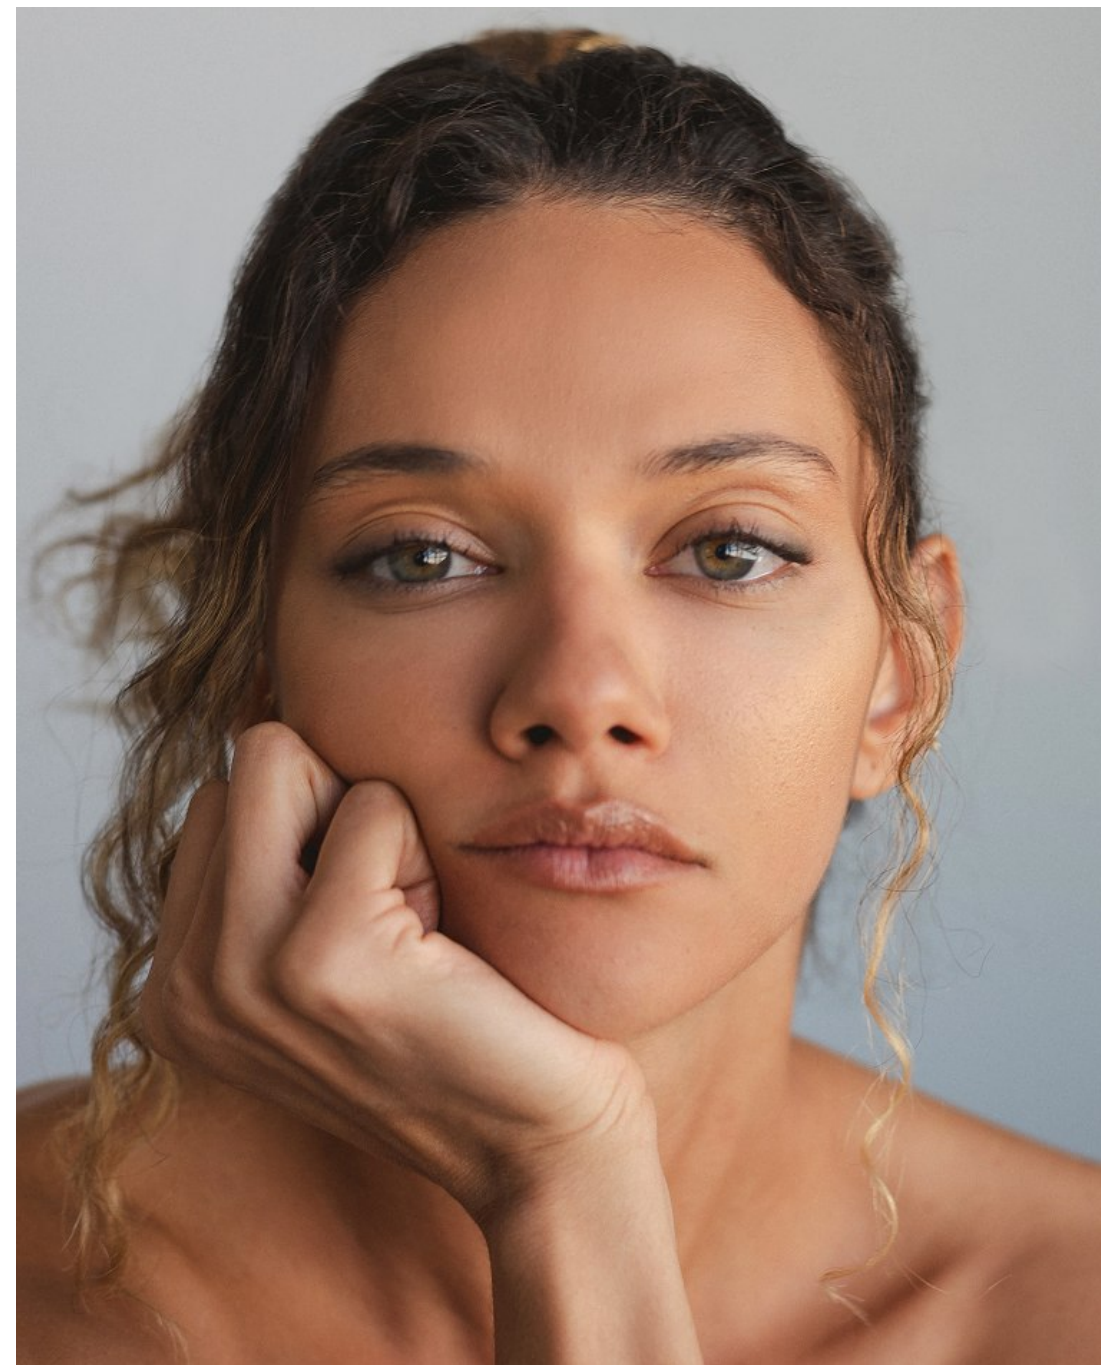

Marina Nery Height 5'11" | 180cm Bust 34" | 86cm Waist 25" | 63cm Hips 37" | 94cm
Dress 4 US | 34 EU Shoe 9 US | 40 EU Hair Light Brown Eyes Green