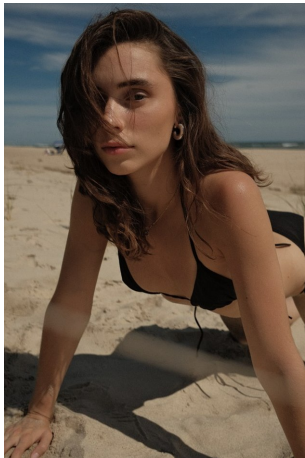

Catherine Ware Height 5'9" | 175cm Bust 32" | 81cm Waist 24" | 61cm Hips 36" | 91cm
Dress 2 US | 32 EU Shoe 8 US | 39 EU Hair Brown Eyes Green | Blue

Catherine Ware Height 5'9" | 175cm Bust 32" | 81cm Waist 24" | 61cm Hips 36" | 91cm
 Dress 2 US | 32 EU Shoe 8 US | 39 EU Hair Brown Eyes Green | Blue

Catherine Ware Height 5'9" | 175cm Bust 32" | 81cm Waist 24" | 61cm Hips 36" | 91cm
Dress 2 US | 32 EU Shoe 8 US | 39 EU Hair Brown Eyes Green | Blue