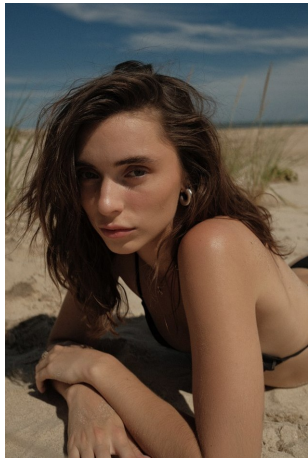

Catherine Ware Height 5'9" | 175cm Bust 32" | 81cm Waist 24" | 61cm Hips 36" | 91cm
Dress 2 US | 32 EU Shoe 8 US | 39 EU Hair Brown Eyes Green | Blue

Catherine Ware Height 5'9" | 175cm Bust 32" | 81cm Waist 24" | 61cm Hips 36" | 91cm
 Dress 2 US | 32 EU Shoe 8 US | 39 EU Hair Brown Eyes Green | Blue

Catherine Ware Height 5'9" | 175cm Bust 32" | 81cm Waist 24" | 61cm Hips 36" | 91cm
Dress 2 US | 32 EU Shoe 8 US | 39 EU Hair Brown Eyes Green | Blue