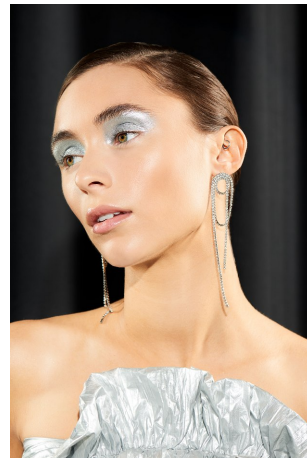

Catherine Ware Height 5'9" | 175cm Bust 32" | 81cm Waist 24" | 61cm Hips 36" | 91cm
Dress 2 US | 32 EU Shoe 8 US | 39 EU Hair Brown Eyes Green | Blue

Catherine Ware Height 5'9" | 175cm Bust 32" | 81cm Waist 24" | 61cm Hips 36" | 91cm
 Dress 2 US | 32 EU Shoe 8 US | 39 EU Hair Brown Eyes Green | Blue