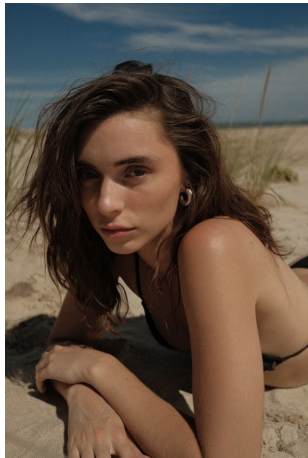

Catherine Ware Height 5'9" | 175cm Bust 32" | 81cm Waist 24" | 61cm Hips 36" | 91cm  
Dress 2 US | 32 EU Shoe 8 US | 39 EU Hair Brown Eyes Green | Blue

Catherine Ware    Height 5'9" | 175cm    Bust 32" | 81cm    Waist 24" | 61cm    Hips 36" | 91cm  
Dress 2 US | 32 EU    Shoe 8 US | 39 EU    Hair Brown    Eyes Green | Blue

Catherine Ware   Height 5'9" | 175cm   Bust 32" | 81cm   Waist 24" | 61cm   Hips 36" | 91cm  
Dress 2 US | 32 EU   Shoe 8 US | 39 EU   Hair Brown   Eyes Green | Blue