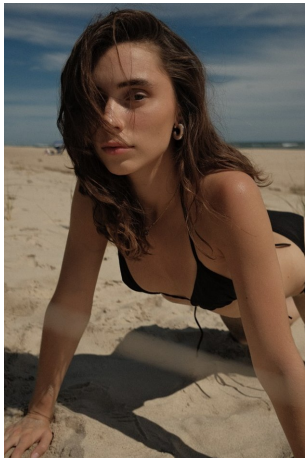

Catherine Ware Height 5'9" | 175cm Bust 32" | 81cm Waist 24" | 61cm Hips 36" | 91cm  
Dress 2 US | 32 EU Shoe 8 US | 39 EU Hair Brown Eyes Green | Blue

Catherine Ware    Height 5'9" | 175cm    Bust 32" | 81cm    Waist 24" | 61cm    Hips 36" | 91cm  
Dress 2 US | 32 EU    Shoe 8 US | 39 EU    Hair Brown    Eyes Green | Blue

Catherine Ware   Height 5'9" | 175cm   Bust 32" | 81cm   Waist 24" | 61cm   Hips 36" | 91cm  
Dress 2 US | 32 EU   Shoe 8 US | 39 EU   Hair Brown   Eyes Green | Blue