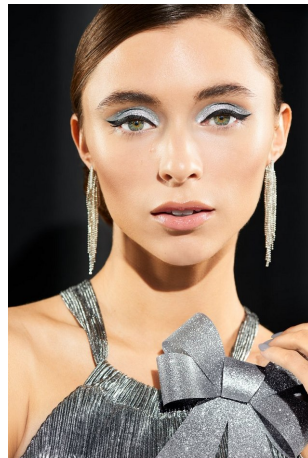

Catherine Ware Height 5'9" | 175cm Bust 32" | 81cm Waist 24" | 61cm Hips 36" | 91cm  
Dress 2 US | 32 EU Shoe 8 US | 39 EU Hair Brown Eyes Green | Blue

Catherine Ware    Height 5'9" | 175cm    Bust 32" | 81cm    Waist 24" | 61cm    Hips 36" | 91cm  
Dress 2 US | 32 EU    Shoe 8 US | 39 EU    Hair Brown    Eyes Green | Blue