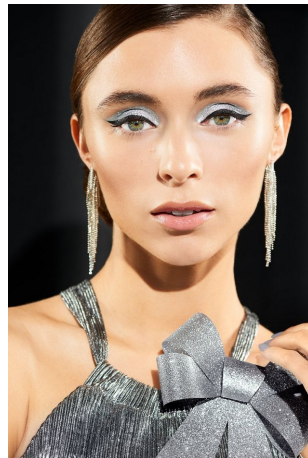

Catherine Ware Height 5'9" | 175cm Bust 32" | 81cm Waist 24" | 61cm Hips 36" | 91cm
Dress 2 US | 32 EU Shoe 8 US | 39 EU Hair Brown Eyes Green | Blue

Catherine Ware Height 5'9" | 175cm Bust 32" | 81cm Waist 24" | 61cm Hips 36" | 91cm
 Dress 2 US | 32 EU Shoe 8 US | 39 EU Hair Brown Eyes Green | Blue