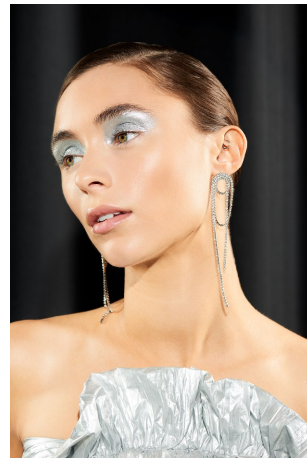

Catherine Ware Height 5'9" | 175cm Bust 32" | 81cm Waist 24" | 61cm Hips 36" | 91cm  
Dress 2 US | 32 EU Shoe 8 US | 39 EU Hair Brown Eyes Green | Blue

Catherine Ware    Height 5'9" | 175cm    Bust 32" | 81cm    Waist 24" | 61cm    Hips 36" | 91cm  
Dress 2 US | 32 EU    Shoe 8 US | 39 EU    Hair Brown    Eyes Green | Blue