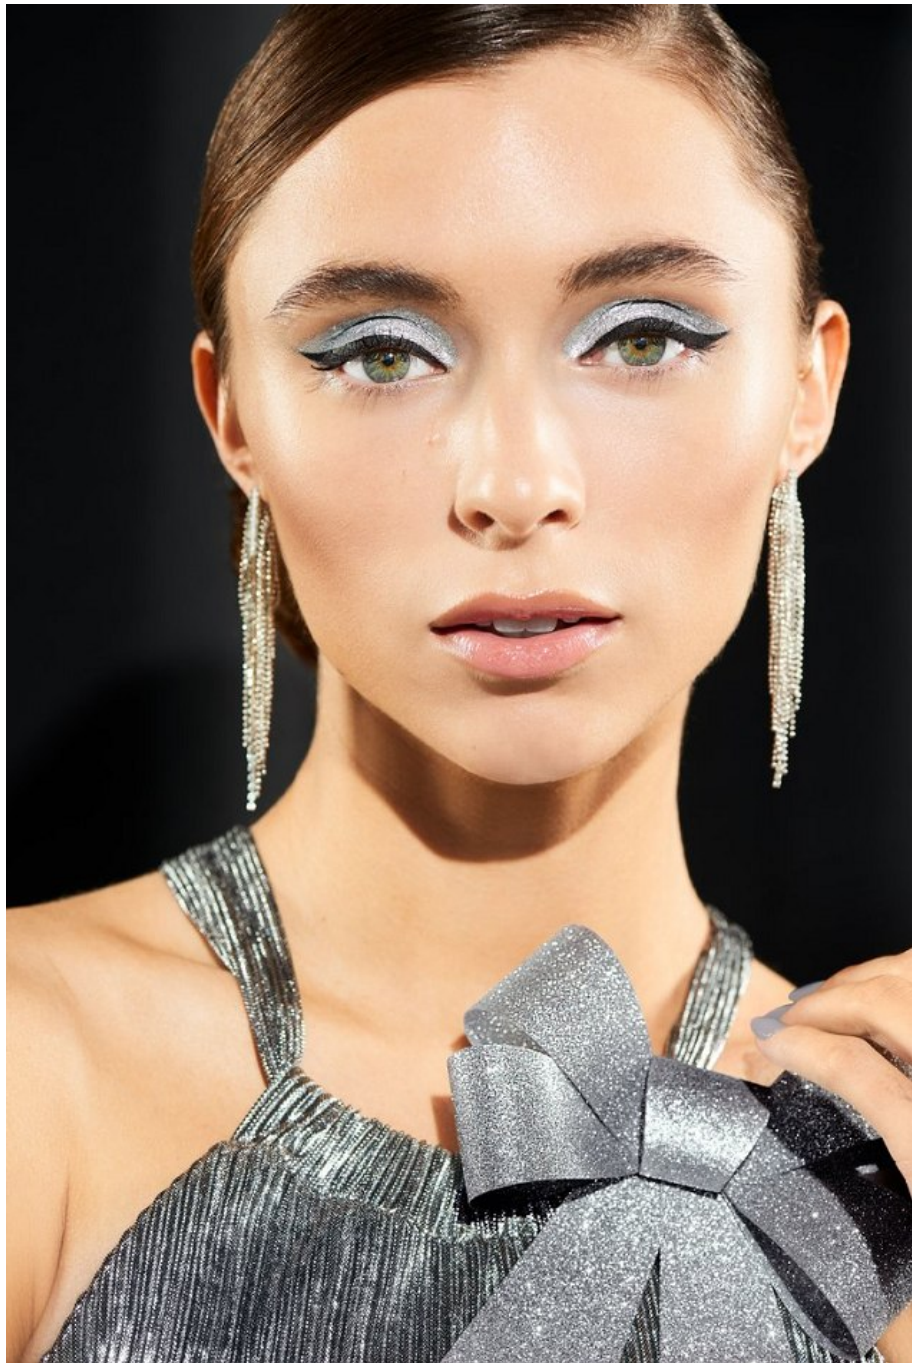

Catherine Ware   Height 5'9" | 175cm   Bust 32" | 81cm   Waist 24" | 61cm   Hips 36" | 91cm
Dress 2 US | 32 EU   Shoe 8 US | 39 EU   Hair Brown   Eyes Green | Blue