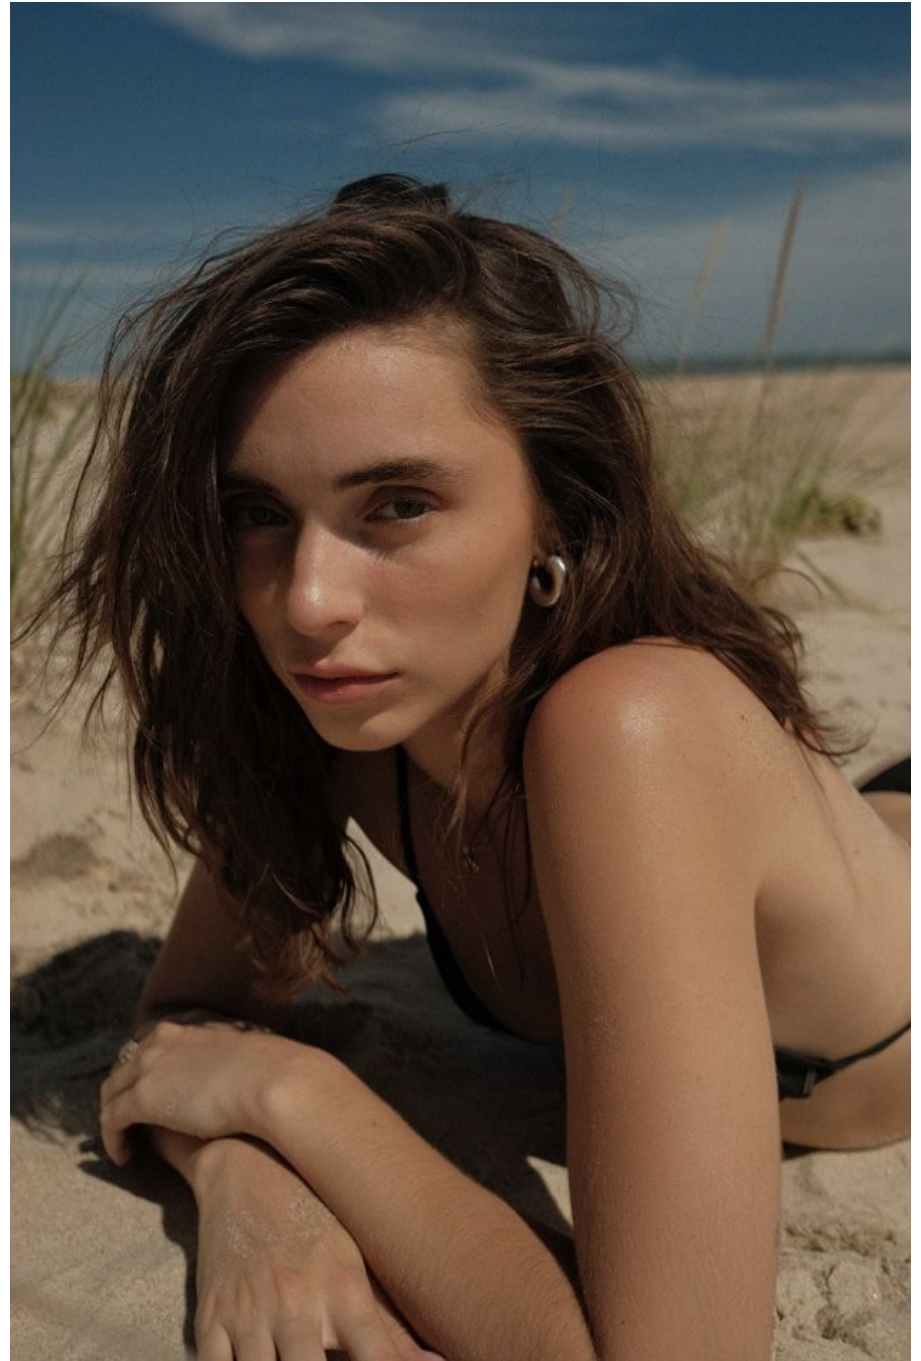

Catherine Ware    Height 5'9" | 175cm    Bust 32" | 81cm    Waist 24" | 61cm    Hips 36" | 91cm  
Dress 2 US | 32 EU    Shoe 8 US | 39 EU    Hair Brown    Eyes Green | Blue

**CGM**  
CAROLINE GLEASON  
MANAGEMENT