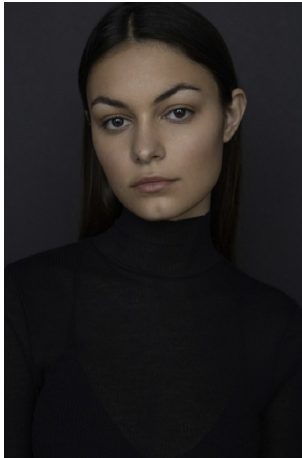

Ellise Limle   Height 5'9" | 175cm   Bust 32" | 81cm   Waist 24" | 61cm   Hips 36" | 92cm  
Dress 2 US | 32 EU   Shoe 9 US | 40 EU   Hair Brown   Eyes Brown

Ellise Limle   Height 5'9" | 175cm   Bust 32" | 81cm   Waist 24" | 61cm   Hips 36" | 92cm  
Dress 2 US | 32 EU   Shoe 9 US | 40 EU   Hair Brown   Eyes Brown