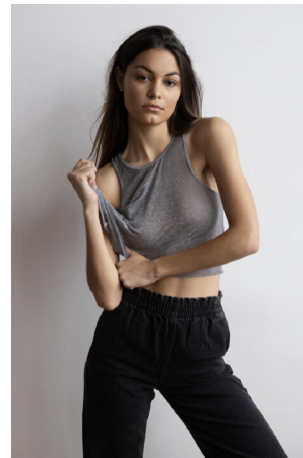

Ellise Limle   Height 5'9" | 175cm   Bust 32" | 81cm   Waist 24" | 61cm   Hips 36" | 92cm  
Dress 2 US | 32 EU   Shoe 9 US | 40 EU   Hair Brown   Eyes Brown

Ellise Limle   Height 5'9" | 175cm   Bust 32" | 81cm   Waist 24" | 61cm   Hips 36" | 92cm  
Dress 2 US | 32 EU   Shoe 9 US | 40 EU   Hair Brown   Eyes Brown