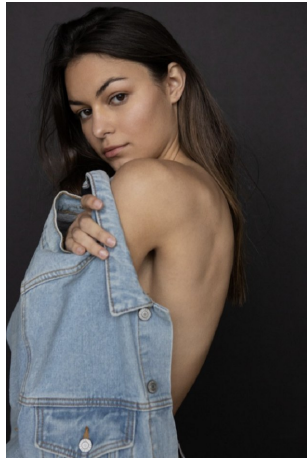

Ellise Limle Height 5'9" | 175cm Bust 32" | 81cm Waist 24" | 61cm Hips 36" | 92cm  
Dress 2 US | 32 EU Shoe 9 US | 40 EU Hair Brown Eyes Brown

Ellise Limle Height 5'9" | 175cm Bust 32" | 81cm Waist 24" | 61cm Hips 36" | 92cm  
Dress 2 US | 32 EU Shoe 9 US | 40 EU Hair Brown Eyes Brown