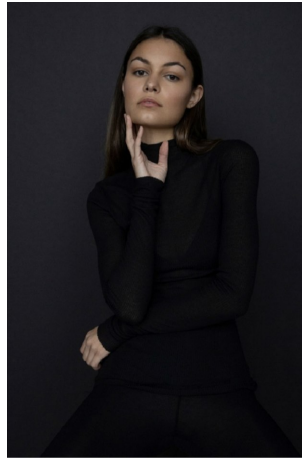

Ellise Limle   Height 5'9" | 175cm   Bust 32" | 81cm   Waist 24" | 61cm   Hips 36" | 92cm  
Dress 2 US | 32 EU   Shoe 9 US | 40 EU   Hair Brown   Eyes Brown

Ellise Limle   Height 5'9" | 175cm   Bust 32" | 81cm   Waist 24" | 61cm   Hips 36" | 92cm  
Dress 2 US | 32 EU   Shoe 9 US | 40 EU   Hair Brown   Eyes Brown