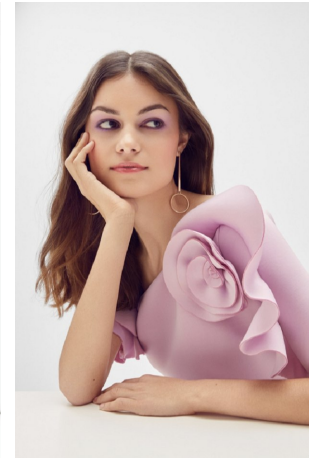

Ellise Limle Height 5'9" | 175cm Bust 32" | 81cm Waist 24" | 61cm Hips 36" | 92cm  
Dress 2 US | 32 EU Shoe 9 US | 40 EU Hair Brown Eyes Brown

Ellise Limle   Height 5'9" | 175cm   Bust 32" | 81cm   Waist 24" | 61cm   Hips 36" | 92cm  
Dress 2 US | 32 EU   Shoe 9 US | 40 EU   Hair Brown   Eyes Brown