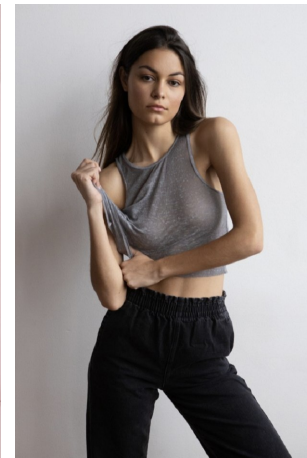

Ellise Limle Height 5'9" | 175cm Bust 32" | 81cm Waist 24" | 61cm Hips 36" | 92cm  
Dress 2 US | 32 EU Shoe 9 US | 40 EU Hair Brown Eyes Brown

Ellise Limle Height 5'9" | 175cm Bust 32" | 81cm Waist 24" | 61cm Hips 36" | 92cm  
Dress 2 US | 32 EU Shoe 9 US | 40 EU Hair Brown Eyes Brown