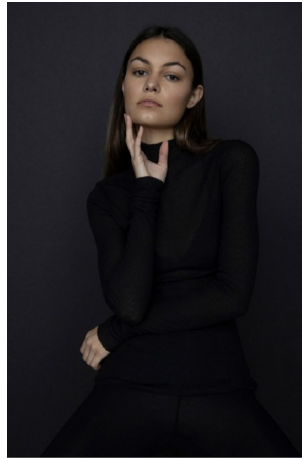

Ellise Limle Height 5'9" | 175cm Bust 32" | 81cm Waist 24" | 61cm Hips 36" | 92cm  
Dress 2 US | 32 EU Shoe 9 US | 40 EU Hair Brown Eyes Brown

Ellise Limle Height 5'9" | 175cm Bust 32" | 81cm Waist 24" | 61cm Hips 36" | 92cm  
Dress 2 US | 32 EU Shoe 9 US | 40 EU Hair Brown Eyes Brown