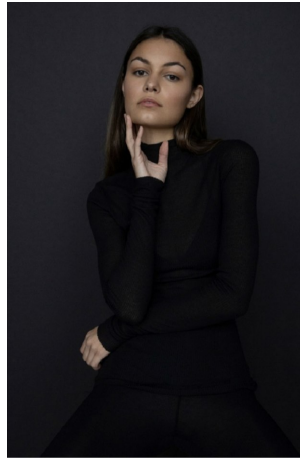

Ellise Limle Height 5'9" | 175cm Bust 32" | 81cm Waist 24" | 61cm Hips 36" | 92cm  
Dress 2 US | 32 EU Shoe 9 US | 40 EU Hair Brown Eyes Brown

Ellise Limle Height 5'9" | 175cm Bust 32" | 81cm Waist 24" | 61cm Hips 36" | 92cm  
Dress 2 US | 32 EU Shoe 9 US | 40 EU Hair Brown Eyes Brown