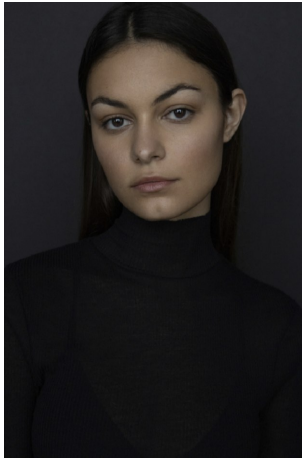

Ellise Limle Height 5'9" | 175cm Bust 32" | 81cm Waist 24" | 61cm Hips 36" | 92cm  
Dress 2 US | 32 EU Shoe 9 US | 40 EU Hair Brown Eyes Brown

Ellise Limle Height 5'9" | 175cm Bust 32" | 81cm Waist 24" | 61cm Hips 36" | 92cm  
Dress 2 US | 32 EU Shoe 9 US | 40 EU Hair Brown Eyes Brown