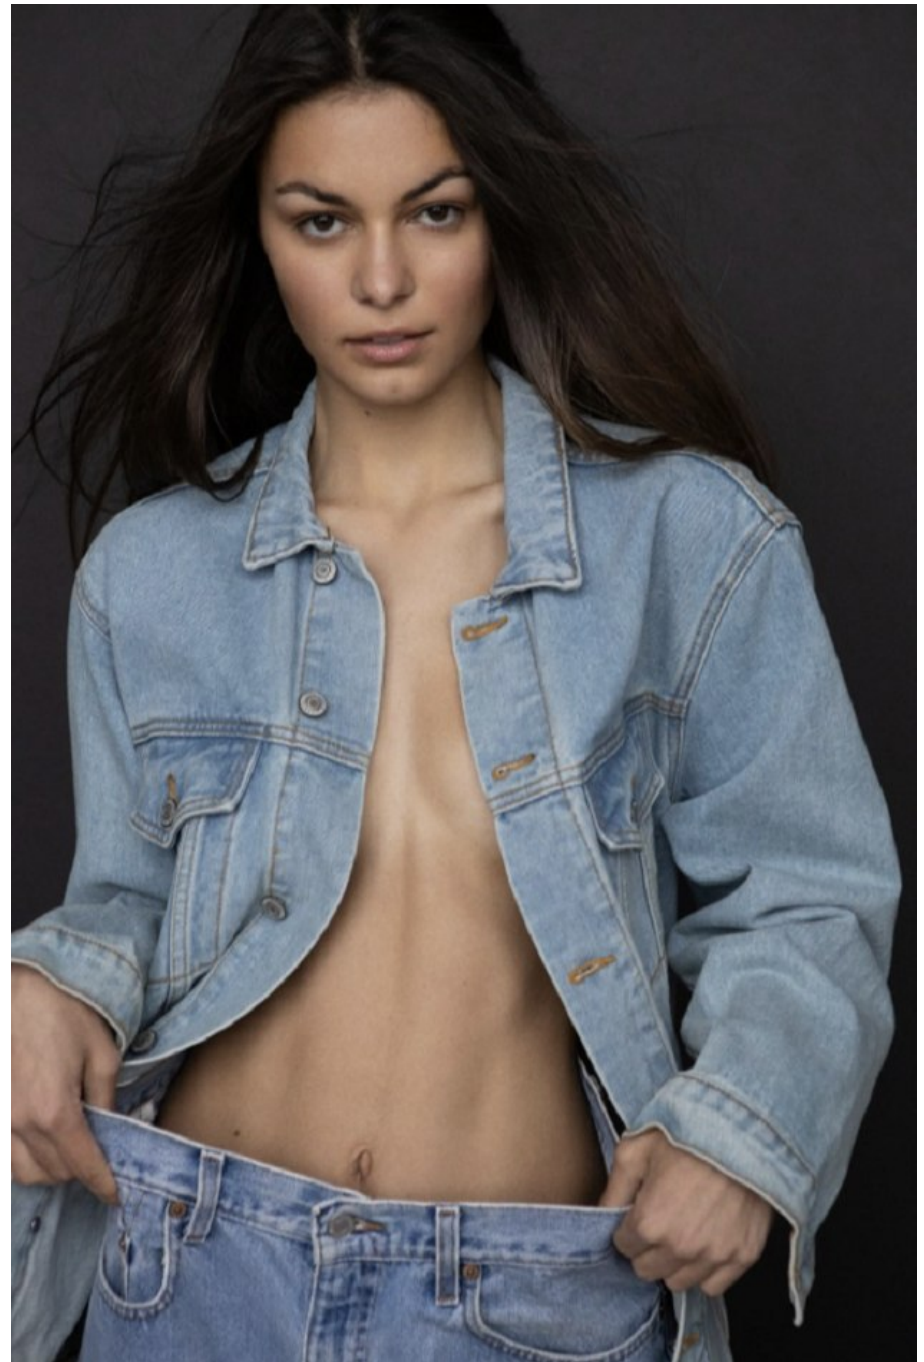

Ellise Limle   Height 5'9" | 175cm   Bust 32" | 81cm   Waist 24" | 61cm   Hips 36" | 92cm
Dress 2 US | 32 EU   Shoe 9 US | 40 EU   Hair Brown   Eyes Brown