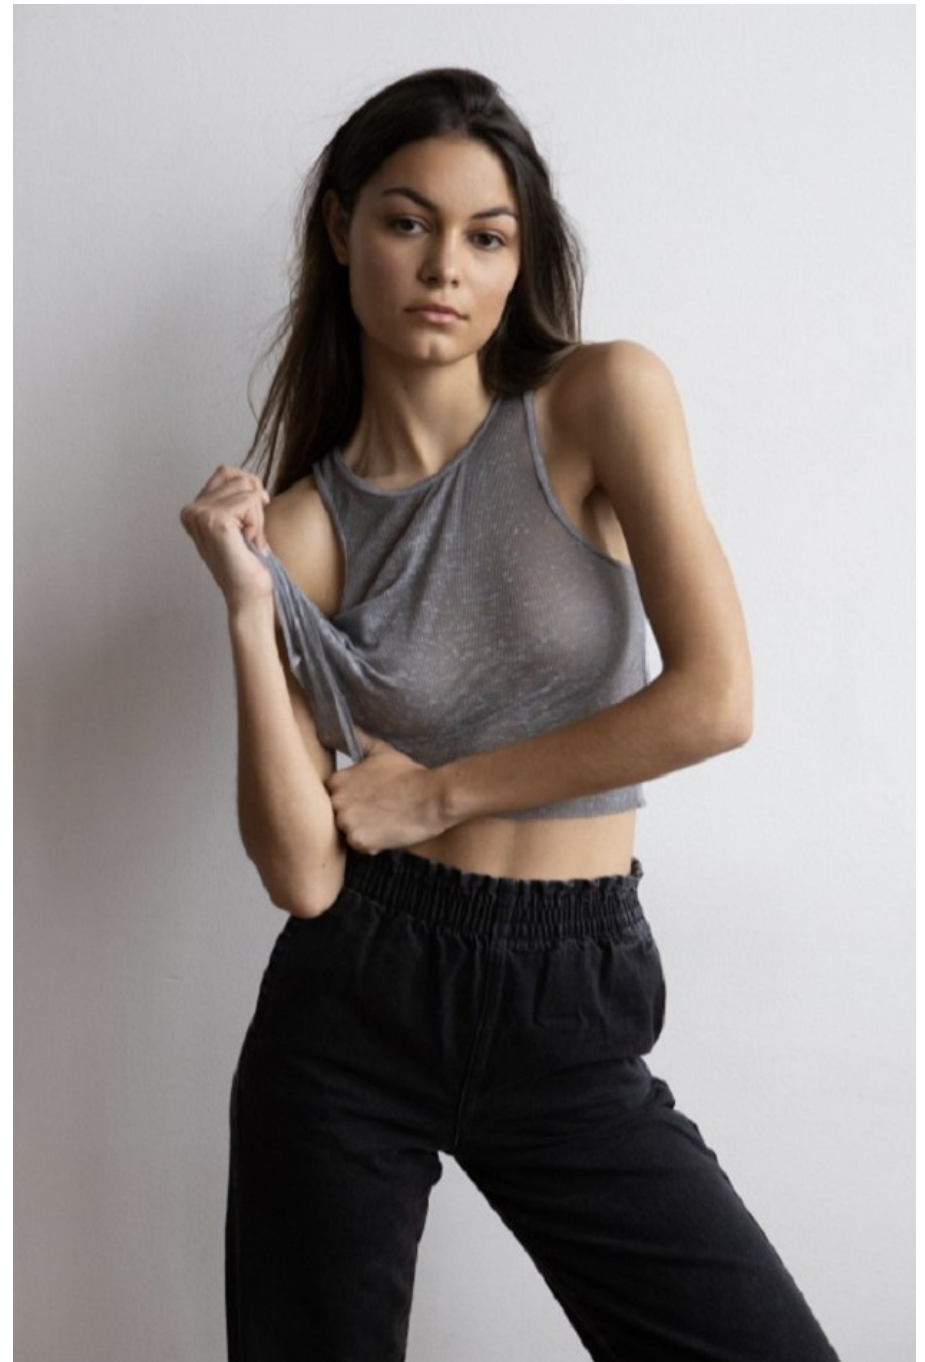

Ellise Limle   Height 5'9" | 175cm   Bust 32" | 81cm   Waist 24" | 61cm   Hips 36" | 92cm
Dress 2 US | 32 EU   Shoe 9 US | 40 EU   Hair Brown   Eyes Brown