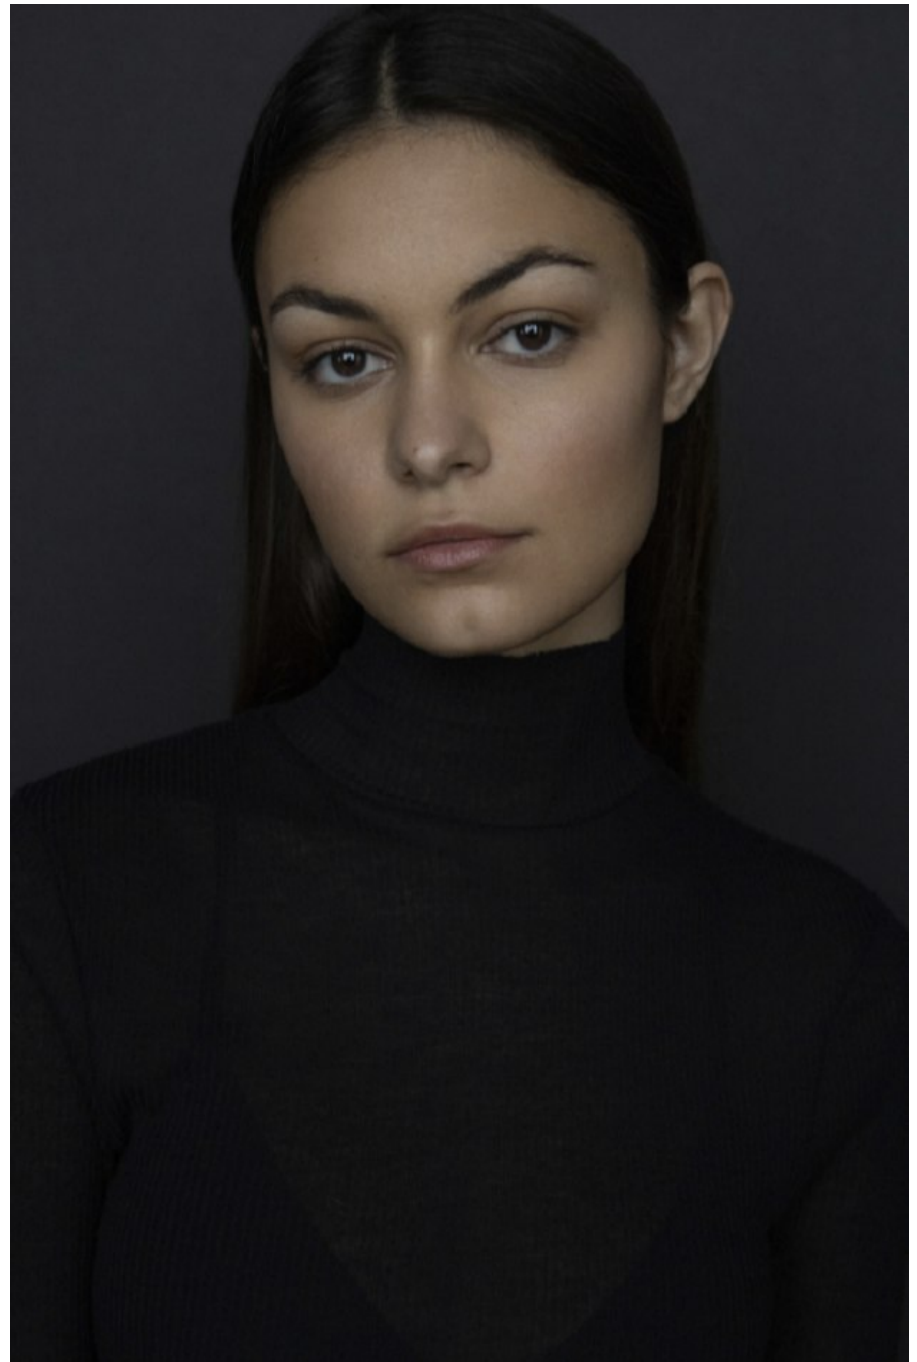

Ellise Limle   Height 5'9" | 175cm   Bust 32" | 81cm   Waist 24" | 61cm   Hips 36" | 92cm
Dress 2 US | 32 EU   Shoe 9 US | 40 EU   Hair Brown   Eyes Brown