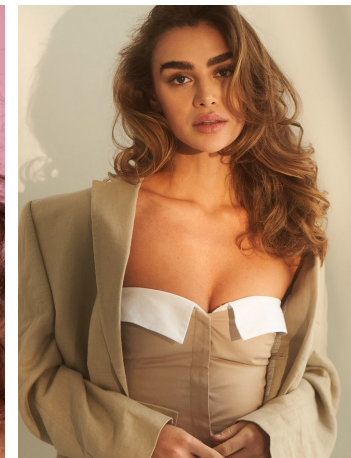

Isadora Amorim Height 5'9" | 175cm Bust 34" | 86cm Waist 27" | 69cm Hips 37" | 94cm  
Dress 2-4 US | 32-34 EU Shoe 9 US | 40 EU Hair Light Brown Eyes Brown

**Shark**

**Wet-or-Dry Fusion Air  
Straightener**

Isadora Amorim Height 5'9" | 175cm Bust 34" | 86cm Waist 27" | 69cm Hips 37" | 94cm  
Dress 2-4 US | 32-34 EU Shoe 9 US | 40 EU Hair Light Brown Eyes Brown

**Shark**

Wet-or-Dry Fusion Brush

Isadora Amorim Height 5'9" | 175cm Bust 34" | 86cm Waist 27" | 69cm Hips 37" | 94cm  
Dress 2-4 US | 32-34 EU Shoe 9 US | 40 EU Hair Light Brown Eyes Brown

**CGM**  
CAROLINE GLEASON  
MANAGEMENT

Isadora Amorim Height 5'9" | 175cm Bust 34" | 86cm Waist 27" | 69cm Hips 37" | 94cm  
Dress 2-4 US | 32-34 EU Shoe 9 US | 40 EU Hair Light Brown Eyes Brown

Isadora Amorim Height 5'9" | 175cm Bust 34" | 86cm Waist 27" | 69cm Hips 37" | 94cm  
Dress 2-4 US | 32-34 EU Shoe 9 US | 40 EU Hair Light Brown Eyes Brown