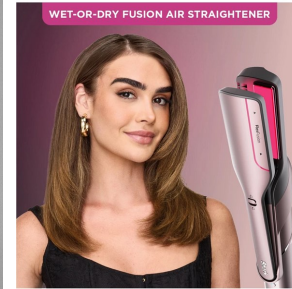

Isadora Amorim Height 5'9" | 175cm Bust 34" | 86cm Waist 27" | 69cm Hips 37" | 94cm
Dress 2-4 US | 32-34 EU Shoe 9 US | 40 EU Hair Light Brown Eyes Brown

Shark

**Wet-or-Dry Fusion Air
Straightener**

Isadora Amorim Height 5'9" | 175cm Bust 34" | 86cm Waist 27" | 69cm Hips 37" | 94cm
Dress 2-4 US | 32-34 EU Shoe 9 US | 40 EU Hair Light Brown Eyes Brown

Shark

Wet-or-Dry Fusion Brush

Isadora Amorim Height 5'9" | 175cm Bust 34" | 86cm Waist 27" | 69cm Hips 37" | 94cm
Dress 2-4 US | 32-34 EU Shoe 9 US | 40 EU Hair Light Brown Eyes Brown

CGM
CAROLINE GLEASON
MANAGEMENT