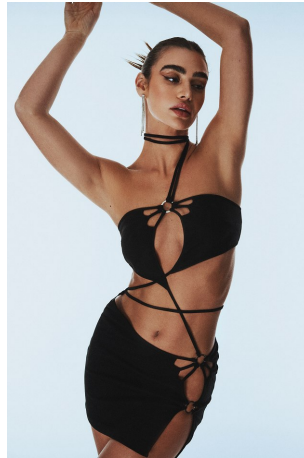

Isadora Amorim Height 5'9" | 175cm Bust 34" | 86cm Waist 27" | 69cm Hips 37" | 94cm  
Dress 2-4 US | 32-34 EU Shoe 9 US | 40 EU Hair Light Brown Eyes Brown

**Shark**

**Wet-or-Dry Fusion Air  
Straightener**

Isadora Amorim Height 5'9" | 175cm Bust 34" | 86cm Waist 27" | 69cm Hips 37" | 94cm  
Dress 2-4 US | 32-34 EU Shoe 9 US | 40 EU Hair Light Brown Eyes Brown

**Shark**

Wet-or-Dry Fusion Brush

Isadora Amorim Height 5'9" | 175cm Bust 34" | 86cm Waist 27" | 69cm Hips 37" | 94cm  
Dress 2-4 US | 32-34 EU Shoe 9 US | 40 EU Hair Light Brown Eyes Brown

**CGM**  
CAROLINE GLEASON  
MANAGEMENT

Isadora Amorim Height 5'9" | 175cm Bust 34" | 86cm Waist 27" | 69cm Hips 37" | 94cm  
Dress 2-4 US | 32-34 EU Shoe 9 US | 40 EU Hair Light Brown Eyes Brown

Isadora Amorim Height 5'9" | 175cm Bust 34" | 86cm Waist 27" | 69cm Hips 37" | 94cm  
Dress 2-4 US | 32-34 EU Shoe 9 US | 40 EU Hair Light Brown Eyes Brown