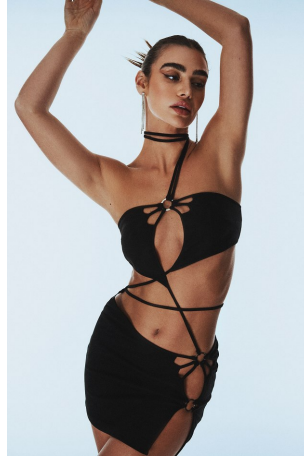

Isadora Amorim Height 5'9" | 175cm Bust 34" | 86cm Waist 27" | 69cm Hips 37" | 94cm
Dress 2-4 US | 32-34 EU Shoe 9 US | 40 EU Hair Light Brown Eyes Brown

Shark

**Wet-or-Dry Fusion Air
Straightener**

Isadora Amorim Height 5'9" | 175cm Bust 34" | 86cm Waist 27" | 69cm Hips 37" | 94cm
Dress 2-4 US | 32-34 EU Shoe 9 US | 40 EU Hair Light Brown Eyes Brown

Shark

Wet-or-Dry Fusion Brush

Isadora Amorim Height 5'9" | 175cm Bust 34" | 86cm Waist 27" | 69cm Hips 37" | 94cm
Dress 2-4 US | 32-34 EU Shoe 9 US | 40 EU Hair Light Brown Eyes Brown

CGM
CAROLINE GLEASON
MANAGEMENT