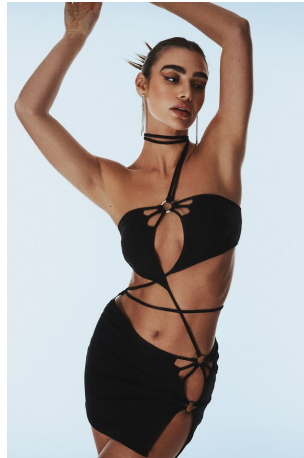

Isadora Amorim Height 5'9" | 175cm Bust 34" | 86cm Waist 27" | 69cm Hips 37" | 94cm
Dress 2-4 US | 32-34 EU Shoe 9 US | 40 EU Hair Light Brown Eyes Brown

Shark

**Wet-or-Dry Fusion Air
Straightener**

Isadora Amorim Height 5'9" | 175cm Bust 34" | 86cm Waist 27" | 69cm Hips 37" | 94cm
Dress 2-4 US | 32-34 EU Shoe 9 US | 40 EU Hair Light Brown Eyes Brown

Shark

Wet-or-Dry Fusion Brush

Isadora Amorim Height 5'9" | 175cm Bust 34" | 86cm Waist 27" | 69cm Hips 37" | 94cm
Dress 2-4 US | 32-34 EU Shoe 9 US | 40 EU Hair Light Brown Eyes Brown

CGM
CAROLINE GLEASON
MANAGEMENT