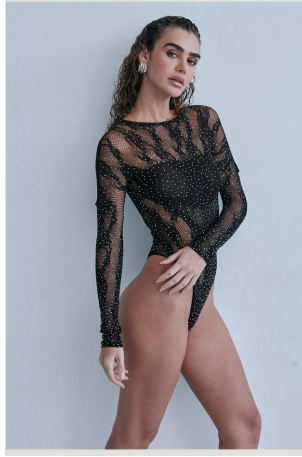

Isadora Amorim Height 5'9" | 175cm Bust 34" | 86cm Waist 27" | 69cm Hips 37" | 94cm
Dress 2-4 US | 32-34 EU Shoe 9 US | 40 EU Hair Light Brown Eyes Brown