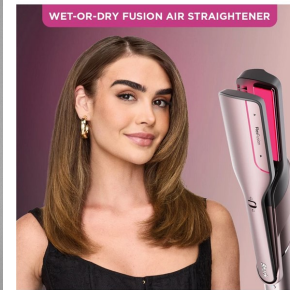

Isadora Amorim Height 5'9" | 175cm Bust 34" | 86cm Waist 27" | 69cm Hips 37" | 94cm  
Dress 2-4 US | 32-34 EU Shoe 9 US | 40 EU Hair Light Brown Eyes Brown

**Shark**

**Wet-or-Dry Fusion Air  
Straightener**

Isadora Amorim Height 5'9" | 175cm Bust 34" | 86cm Waist 27" | 69cm Hips 37" | 94cm  
Dress 2-4 US | 32-34 EU Shoe 9 US | 40 EU Hair Light Brown Eyes Brown

**Shark**

Wet-or-Dry Fusion Brush

Isadora Amorim Height 5'9" | 175cm Bust 34" | 86cm Waist 27" | 69cm Hips 37" | 94cm  
Dress 2-4 US | 32-34 EU Shoe 9 US | 40 EU Hair Light Brown Eyes Brown