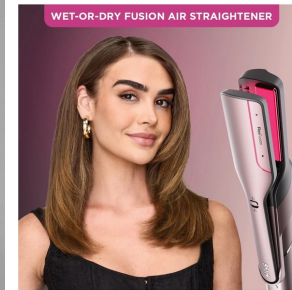

Isadora Amorim Height 5'9" | 175cm Bust 34" | 86cm Waist 27" | 69cm Hips 37" | 94cm
Dress 2-4 US | 32-34 EU Shoe 9 US | 40 EU Hair Light Brown Eyes Brown

Shark

**Wet-or-Dry Fusion Air
Straightener**

Isadora Amorim Height 5'9" | 175cm Bust 34" | 86cm Waist 27" | 69cm Hips 37" | 94cm
Dress 2-4 US | 32-34 EU Shoe 9 US | 40 EU Hair Light Brown Eyes Brown

Shark

Wet-or-Dry Fusion Brush

Isadora Amorim Height 5'9" | 175cm Bust 34" | 86cm Waist 27" | 69cm Hips 37" | 94cm
Dress 2-4 US | 32-34 EU Shoe 9 US | 40 EU Hair Light Brown Eyes Brown

CGM
CAROLINE GLEASON
MANAGEMENT