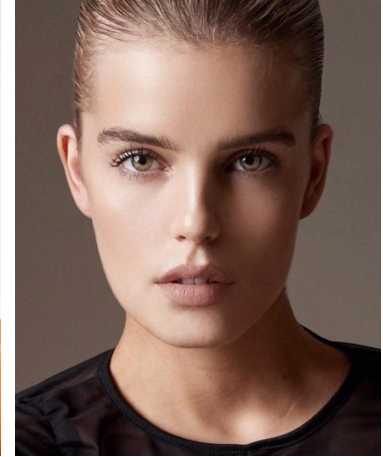

Nienke Jansz Height 5'10" | 178cm Bust 34" | 86cm Waist 34" | 86cm Hips 34" | 86cm
Dress 2 US | 32 EU Shoe 7 US | 38 EU Hair Dark Blonde Eyes Hazel

Nienke Jansz Height 5'10" | 178cm Bust 34" | 86cm Waist 34" | 86cm Hips 34" | 86cm
 Dress 2 US | 32 EU Shoe 7 US | 38 EU Hair Dark Blonde Eyes Hazel