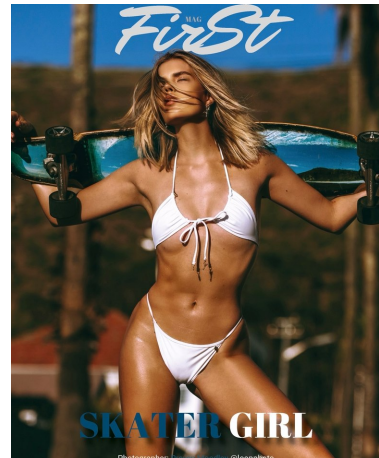

Nienke Jansz Height 5'10" | 178cm Bust 34" | 86cm Waist 34" | 86cm Hips 34" | 86cm
Dress 2 US | 32 EU Shoe 7 US | 38 EU Hair Dark Blonde Eyes Hazel

CGM
CAROLINE GLEASON
MANAGEMENT