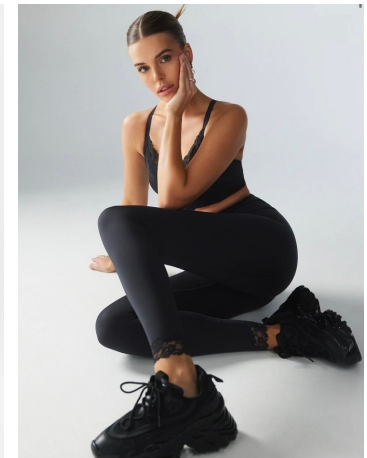

Nienke Jansz Height 5'10" | 178cm Bust 34" | 86cm Waist 34" | 86cm Hips 34" | 86cm
Dress 2 US | 32 EU Shoe 7 US | 38 EU Hair Dark Blonde Eyes Hazel

Nienke Jansz Height 5'10" | 178cm Bust 34" | 86cm Waist 34" | 86cm Hips 34" | 86cm
 Dress 2 US | 32 EU Shoe 7 US | 38 EU Hair Dark Blonde Eyes Hazel

Nienke Jansz Height 5'10" | 178cm Bust 34" | 86cm Waist 34" | 86cm Hips 34" | 86cm
Dress 2 US | 32 EU Shoe 7 US | 38 EU Hair Dark Blonde Eyes Hazel

CGM
CAROLINE GLEASON
MANAGEMENT

Nienke Jansz Height 5'10" | 178cm Bust 34" | 86cm Waist 34" | 86cm Hips 34" | 86cm
Dress 2 US | 32 EU Shoe 7 US | 38 EU Hair Dark Blonde Eyes Hazel