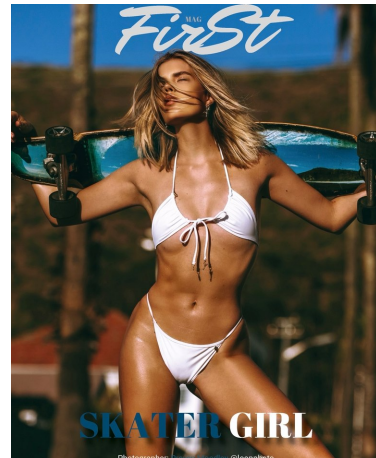

Nienke Jansz Height 5'10" | 178cm Bust 34" | 86cm Waist 34" | 86cm Hips 34" | 86cm
Dress 2 US | 32 EU Shoe 7 US | 38 EU Hair Dark Blonde Eyes Hazel

Nienke Jansz Height 5'10" | 178cm Bust 34" | 86cm Waist 34" | 86cm Hips 34" | 86cm
 Dress 2 US | 32 EU Shoe 7 US | 38 EU Hair Dark Blonde Eyes Hazel