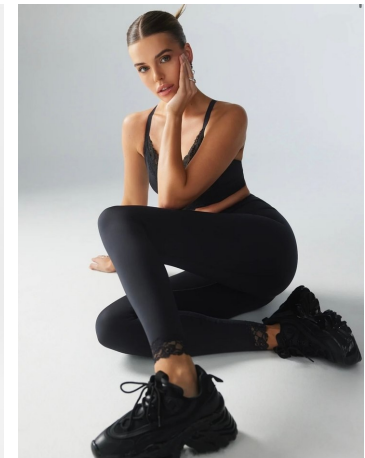

Nienke Jansz    Height 5'10" | 178cm    Bust 34" | 86cm    Waist 34" | 86cm    Hips 34" | 86cm  
Dress 2 US | 32 EU    Shoe 7 US | 38 EU    Hair Dark Blonde    Eyes Hazel

Nienke Jansz Height 5'10" | 178cm Bust 34" | 86cm Waist 34" | 86cm Hips 34" | 86cm  
 Dress 2 US | 32 EU Shoe 7 US | 38 EU Hair Dark Blonde Eyes Hazel

**CGM**  
 CAROLINE GLEASON  
 MANAGEMENT

Nienke Jansz Height 5'10" | 178cm Bust 34" | 86cm Waist 34" | 86cm Hips 34" | 86cm  
Dress 2 US | 32 EU Shoe 7 US | 38 EU Hair Dark Blonde Eyes Hazel

**CGM**  
CAROLINE GLEASON  
MANAGEMENT