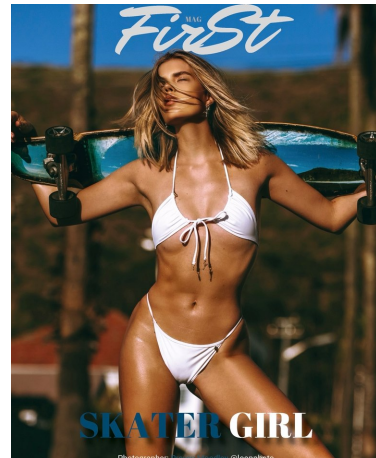

Nienke Jansz   Height 5'10" | 178cm   Bust 34" | 86cm   Waist 34" | 86cm   Hips 34" | 86cm  
Dress 2 US | 32 EU   Shoe 7 US | 38 EU   Hair Dark Blonde   Eyes Hazel

Nienke Jansz    Height 5'10" | 178cm    Bust 34" | 86cm    Waist 34" | 86cm    Hips 34" | 86cm  
 Dress 2 US | 32 EU    Shoe 7 US | 38 EU    Hair Dark Blonde    Eyes Hazel

**CGM**  
 CAROLINE GLEASON  
 MANAGEMENT

Nienke Jansz Height 5'10" | 178cm Bust 34" | 86cm Waist 34" | 86cm Hips 34" | 86cm  
Dress 2 US | 32 EU Shoe 7 US | 38 EU Hair Dark Blonde Eyes Hazel

**CGM**  
CAROLINE GLEASON  
MANAGEMENT