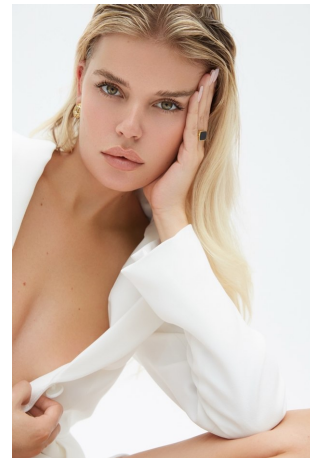

Nienke Jansz Height 5'10" | 178cm Bust 34" | 86cm Waist 34" | 86cm Hips 34" | 86cm
Dress 2 US | 32 EU Shoe 7 US | 38 EU Hair Dark Blonde Eyes Hazel

Nienke Jansz Height 5'10" | 178cm Bust 34" | 86cm Waist 34" | 86cm Hips 34" | 86cm
 Dress 2 US | 32 EU Shoe 7 US | 38 EU Hair Dark Blonde Eyes Hazel

CGM
 CAROLINE GLEASON
 MANAGEMENT

Nienke Jansz Height 5'10" | 178cm Bust 34" | 86cm Waist 34" | 86cm Hips 34" | 86cm
Dress 2 US | 32 EU Shoe 7 US | 38 EU Hair Dark Blonde Eyes Hazel

CGM
CAROLINE GLEASON
MANAGEMENT