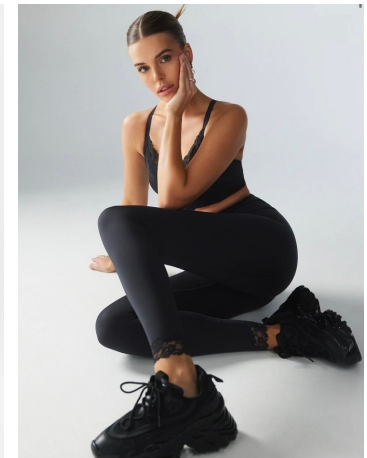

Nienke Jansz   Height 5'10" | 178cm   Bust 34" | 86cm   Waist 34" | 86cm   Hips 34" | 86cm  
Dress 2 US | 32 EU   Shoe 7 US | 38 EU   Hair Dark Blonde   Eyes Hazel

Nienke Jansz    Height 5'10" | 178cm    Bust 34" | 86cm    Waist 34" | 86cm    Hips 34" | 86cm  
 Dress 2 US | 32 EU    Shoe 7 US | 38 EU    Hair Dark Blonde    Eyes Hazel

**CGM**  
 CAROLINE GLEASON  
 MANAGEMENT

Nienke Jansz Height 5'10" | 178cm Bust 34" | 86cm Waist 34" | 86cm Hips 34" | 86cm  
Dress 2 US | 32 EU Shoe 7 US | 38 EU Hair Dark Blonde Eyes Hazel

**CGM**  
CAROLINE GLEASON  
MANAGEMENT