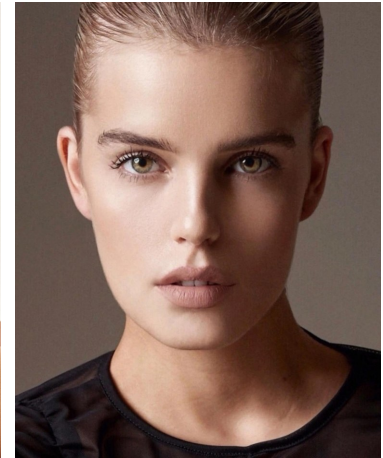

Nienke Jansz    Height 5'10" | 178cm    Bust 34" | 86cm    Waist 34" | 86cm    Hips 34" | 86cm  
Dress 2 US | 32 EU    Shoe 7 US | 38 EU    Hair Dark Blonde    Eyes Hazel

Nienke Jansz Height 5'10" | 178cm Bust 34" | 86cm Waist 34" | 86cm Hips 34" | 86cm  
 Dress 2 US | 32 EU Shoe 7 US | 38 EU Hair Dark Blonde Eyes Hazel

**CGM**  
 CAROLINE GLEASON  
 MANAGEMENT

Nienke Jansz Height 5'10" | 178cm Bust 34" | 86cm Waist 34" | 86cm Hips 34" | 86cm  
Dress 2 US | 32 EU Shoe 7 US | 38 EU Hair Dark Blonde Eyes Hazel

**CGM**  
CAROLINE GLEASON  
MANAGEMENT