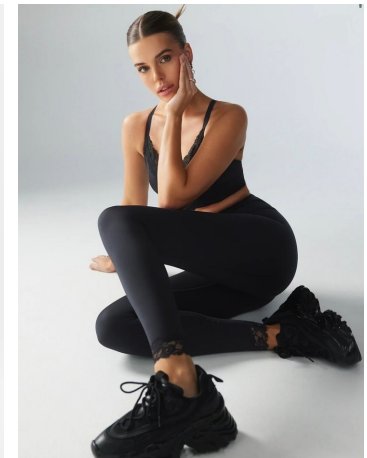

Nienke Jansz Height 5'10" | 178cm Bust 34" | 86cm Waist 34" | 86cm Hips 34" | 86cm
Dress 2 US | 32 EU Shoe 7 US | 38 EU Hair Dark Blonde Eyes Hazel

Nienke Jansz Height 5'10" | 178cm Bust 34" | 86cm Waist 34" | 86cm Hips 34" | 86cm
 Dress 2 US | 32 EU Shoe 7 US | 38 EU Hair Dark Blonde Eyes Hazel

CGM
 CAROLINE GLEASON
 MANAGEMENT

Nienke Jansz Height 5'10" | 178cm Bust 34" | 86cm Waist 34" | 86cm Hips 34" | 86cm
Dress 2 US | 32 EU Shoe 7 US | 38 EU Hair Dark Blonde Eyes Hazel

CGM
CAROLINE GLEASON
MANAGEMENT