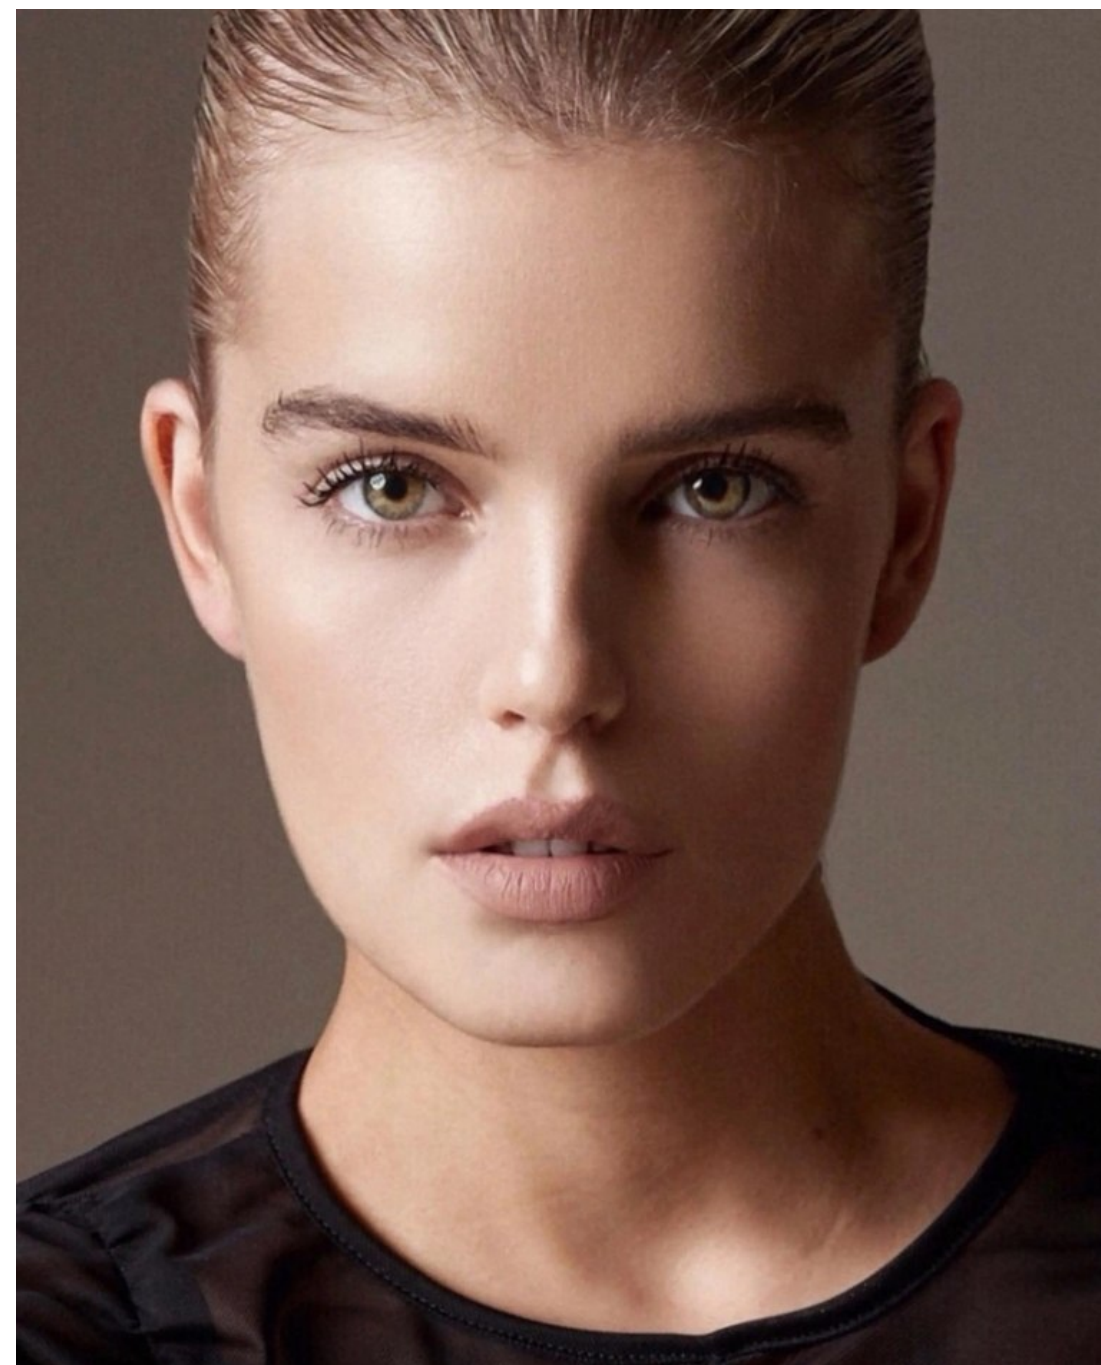

CGM
CAROLINE GLEASON
MANAGEMENT

Nienke Jansz Height 5'10" | 178cm Bust 34" | 86cm Waist 34" | 86cm Hips 34" | 86cm
Dress 2 US | 32 EU Shoe 7 US | 38 EU Hair Dark Blonde Eyes Hazel

Nienke Jansz also known as Nina, is an independent singer/songwriter and model originally from The Netherlands where she studied music. Not too long ago, she released a video for her "Summer Rain" single. When she graduated in 2016, she moved to London to pursue her dream of becoming a model and musician. In 2019, she paved her way into the music industry and began working on her first several singles.