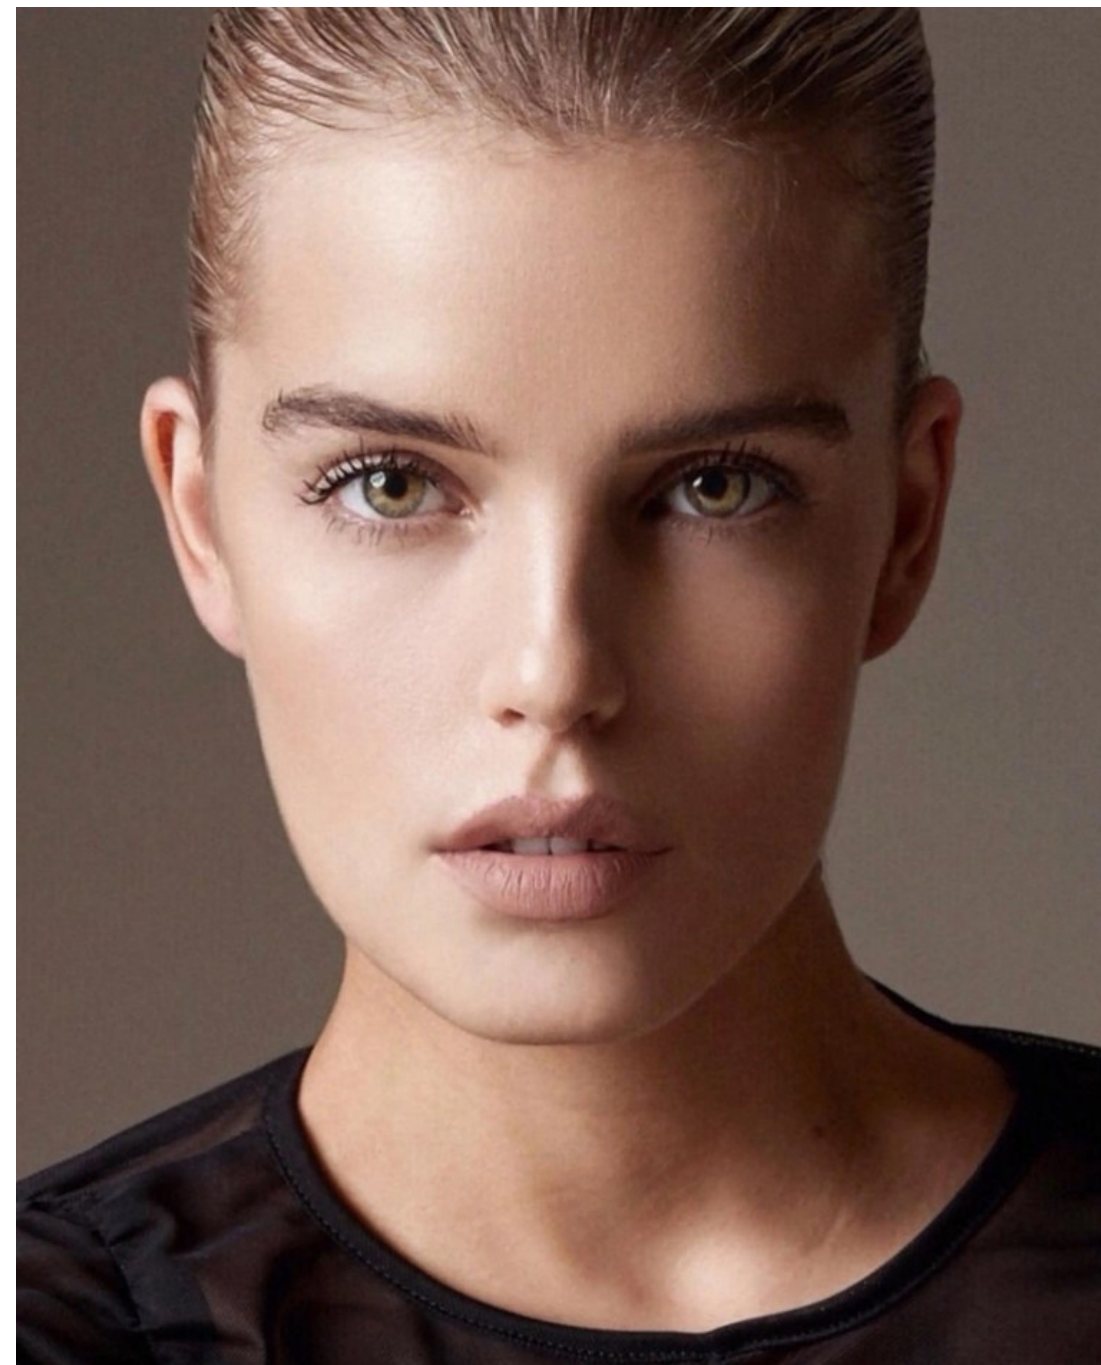

CGM
CAROLINE GLEASON
MANAGEMENT

Nienke Jansz Height 5'10" | 178cm Bust 34" | 86cm Waist 34" | 86cm Hips 34" | 86cm
Dress 2 US | 32 EU Shoe 7 US | 38 EU Hair Dark Blonde Eyes Hazel

Nienke Jansz also known as Nina, is an independent singer/songwriter and model originally from The Netherlands where she studied music. Not too long ago, she released a video for her "Summer Rain" single. When she graduated in 2016, she moved to London to pursue her dream of becoming a model and musician. In 2019, she paved her way into the music industry and began working on her first several singles.