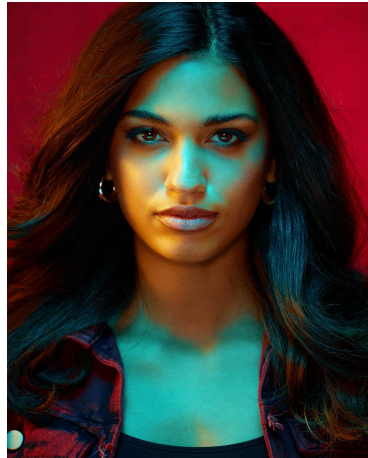

Elly Steffen Height 5'7.5" | 171cm Bust 32" | 81cm Waist 25" | 63cm Hips 34.5" | 87cm
Dress 2 US | 32 EU Shoe 7.5 US | 38.5 EU Hair Brown Eyes Brown

Elly Steffen Height 5'7.5" | 171cm Bust 32" | 81cm Waist 25" | 63cm Hips 34.5" | 87cm
Dress 2 US | 32 EU Shoe 7.5 US | 38.5 EU Hair Brown Eyes Brown