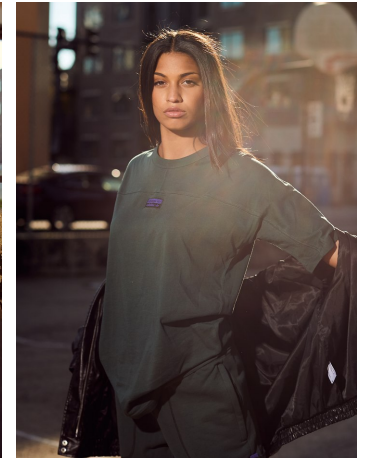

Elly Steffen Height 5'7.5" | 171cm Bust 32" | 81cm Waist 25" | 63cm Hips 34.5" | 87cm
Dress 2 US | 32 EU Shoe 7.5 US | 38.5 EU Hair Brown Eyes Brown

Elly Steffen Height 5'7.5" | 171cm Bust 32" | 81cm Waist 25" | 63cm Hips 34.5" | 87cm
Dress 2 US | 32 EU Shoe 7.5 US | 38.5 EU Hair Brown Eyes Brown