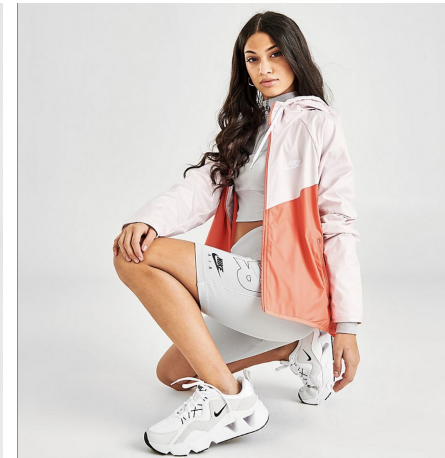

Elly Steffen Height 5'7.5" | 171cm Bust 32" | 81cm Waist 25" | 63cm Hips 34.5" | 87cm
Dress 2 US | 32 EU Shoe 7.5 US | 38.5 EU Hair Brown Eyes Brown

Elly Steffen Height 5'7.5" | 171cm Bust 32" | 81cm Waist 25" | 63cm Hips 34.5" | 87cm
Dress 2 US | 32 EU Shoe 7.5 US | 38.5 EU Hair Brown Eyes Brown