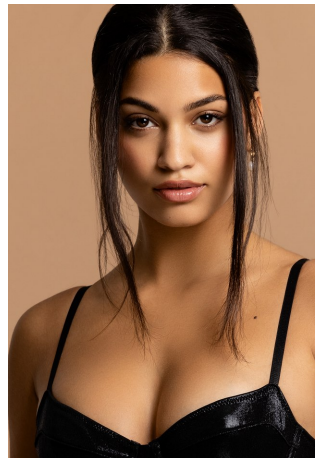

Elly Steffen Height 5'7.5" | 171cm Bust 32" | 81cm Waist 25" | 63cm Hips 34.5" | 87cm
Dress 2 US | 32 EU Shoe 7.5 US | 38.5 EU Hair Brown Eyes Brown