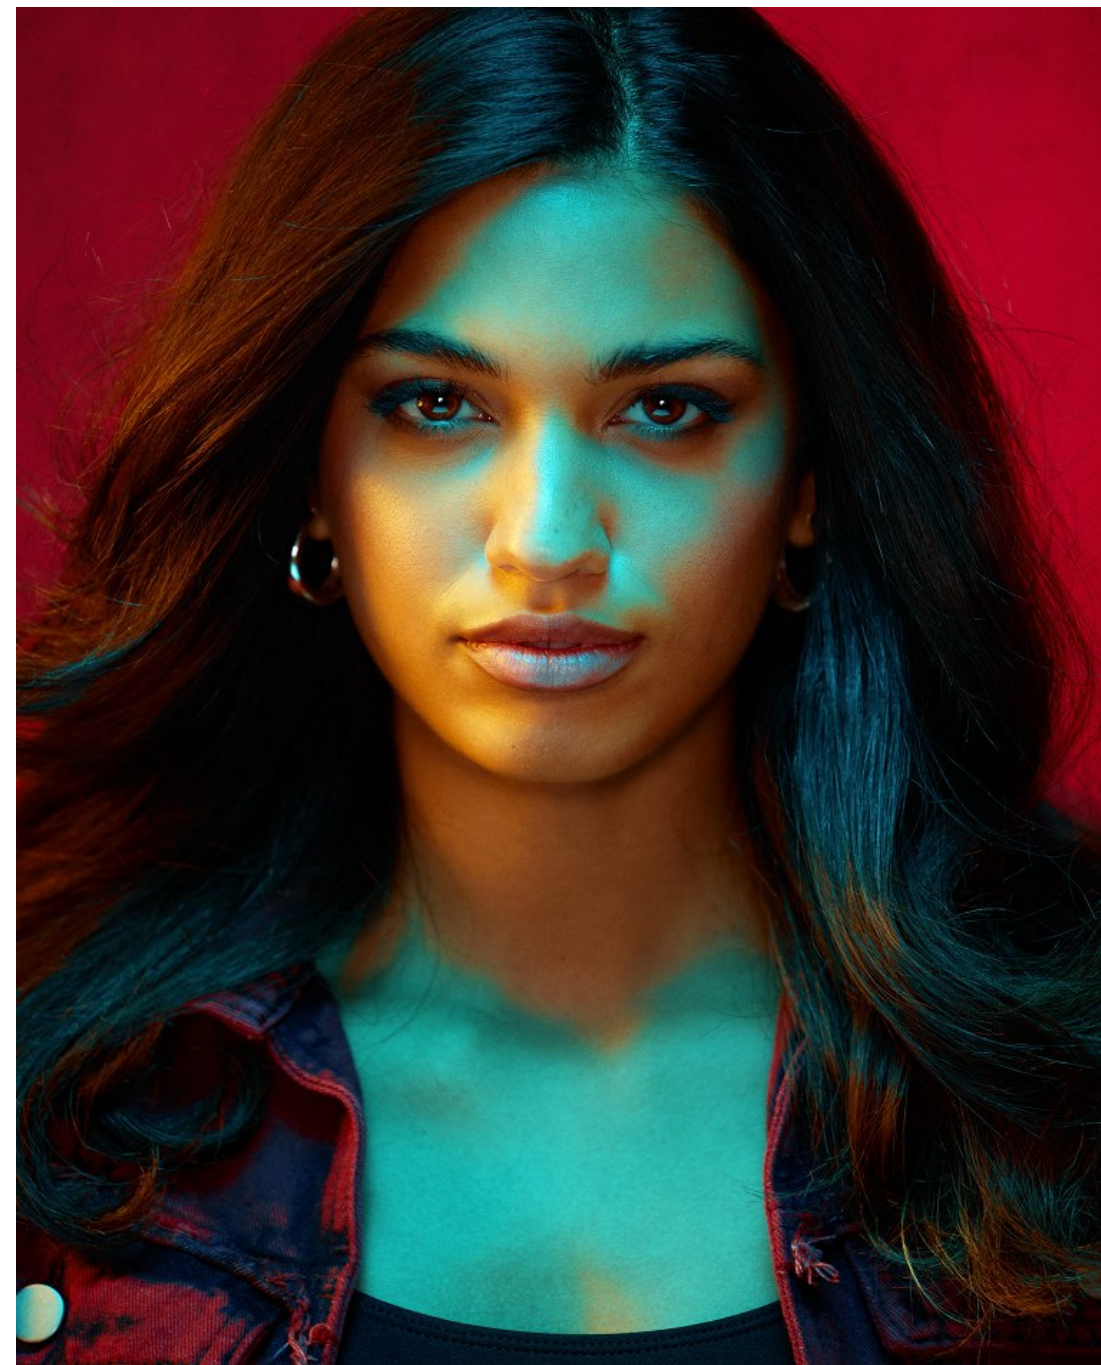

Elly Steffen Height 5'7.5" | 171cm Bust 32" | 81cm Waist 25" | 63cm Hips 34.5" | 87cm
Dress 2 US | 32 EU Shoe 7.5 US | 38.5 EU Hair Brown Eyes Brown