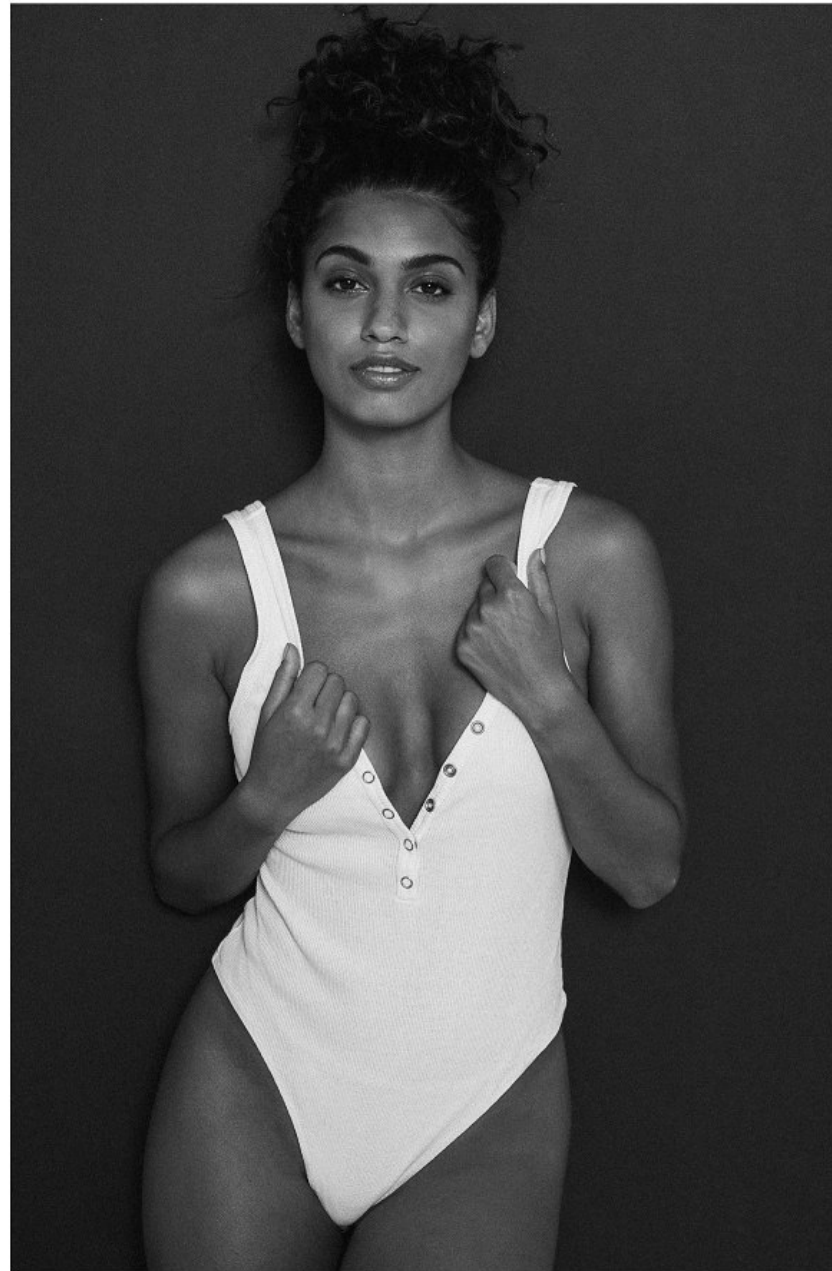

Elly Steffen Height 5'7.5" | 171cm Bust 32" | 81cm Waist 25" | 63cm Hips 34.5" | 87cm
Dress 2 US | 32 EU Shoe 7.5 US | 38.5 EU Hair Brown Eyes Brown

Elly Steffen Height 5'7.5" | 171cm Bust 32" | 81cm Waist 25" | 63cm Hips 34.5" | 87cm
Dress 2 US | 32 EU Shoe 7.5 US | 38.5 EU Hair Brown Eyes Brown