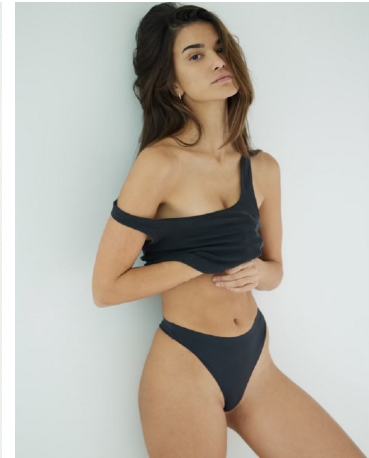

Ella W. Height 5'7" | 170cm Bust 32" | 81cm Waist 25" | 63cm Hips 34" | 86cm  
Dress 0 US | 30 EU Shoe 6 US | 37 EU Hair Brown Eyes Brown

Ella W. Height 5'7" | 170cm Bust 32" | 81cm Waist 25" | 63cm Hips 34" | 86cm  
Dress 0 US | 30 EU Shoe 6 US | 37 EU Hair Brown Eyes Brown

Ella W. Height 5'7" | 170cm Bust 32" | 81cm Waist 25" | 63cm Hips 34" | 86cm  
Dress 0 US | 30 EU Shoe 6 US | 37 EU Hair Brown Eyes Brown