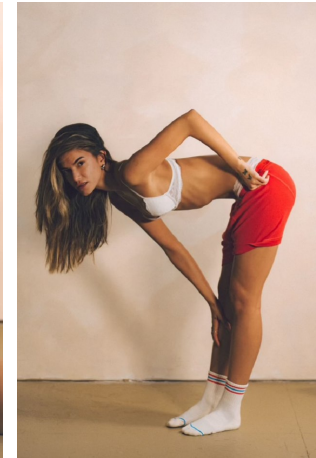

Ella W. Height 5'7" | 170cm Bust 32" | 81cm Waist 25" | 63cm Hips 34" | 86cm  
Dress 0 US | 30 EU Shoe 6 US | 37 EU Hair Brown Eyes Brown

Ella W. Height 5'7" | 170cm Bust 32" | 81cm Waist 25" | 63cm Hips 34" | 86cm  
Dress 0 US | 30 EU Shoe 6 US | 37 EU Hair Brown Eyes Brown

Ella W. Height 5'7" | 170cm Bust 32" | 81cm Waist 25" | 63cm Hips 34" | 86cm  
Dress 0 US | 30 EU Shoe 6 US | 37 EU Hair Brown Eyes Brown