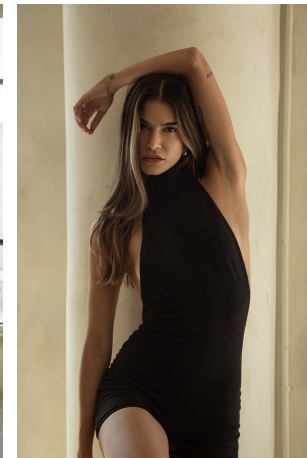

Ella W. Height 5'7" | 170cm Bust 32" | 81cm Waist 25" | 63cm Hips 34" | 86cm  
Dress 0 US | 30 EU Shoe 6 US | 37 EU Hair Brown Eyes Brown

Ella W. Height 5'7" | 170cm Bust 32" | 81cm Waist 25" | 63cm Hips 34" | 86cm  
Dress 0 US | 30 EU Shoe 6 US | 37 EU Hair Brown Eyes Brown

Ella W. Height 5'7" | 170cm Bust 32" | 81cm Waist 25" | 63cm Hips 34" | 86cm  
Dress 0 US | 30 EU Shoe 6 US | 37 EU Hair Brown Eyes Brown