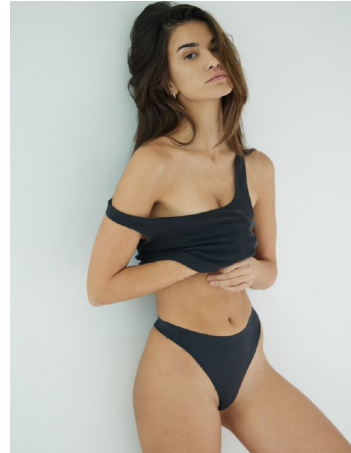

Ella W. Height 5'7" | 170cm Bust 32" | 81cm Waist 25" | 63cm Hips 34" | 86cm
Dress 0 US | 30 EU Shoe 6 US | 37 EU Hair Brown Eyes Brown

Ella W. Height 5'7" | 170cm Bust 32" | 81cm Waist 25" | 63cm Hips 34" | 86cm
Dress 0 US | 30 EU Shoe 6 US | 37 EU Hair Brown Eyes Brown

Ella W. Height 5'7" | 170cm Bust 32" | 81cm Waist 25" | 63cm Hips 34" | 86cm
Dress 0 US | 30 EU Shoe 6 US | 37 EU Hair Brown Eyes Brown