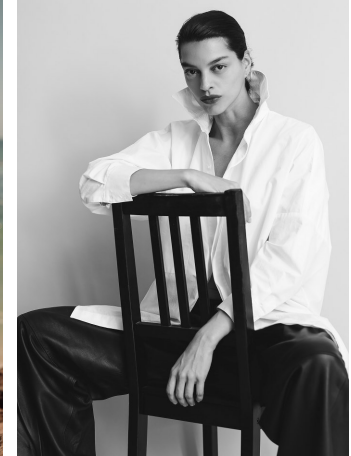

Bianca Redmerski    Height 5'9" | 175cm    Bust 32" | 81cm    Waist 24" | 61cm    Hips 35" | 89cm  
 Dress 2 US | 32 EU    Shoe 8 US | 39 EU    Hair Brown    Eyes Brown

Bianca Redmerski Height 5'9" | 175cm Bust 32" | 81cm Waist 24" | 61cm Hips 35" | 89cm  
Dress 2 US | 32 EU Shoe 8 US | 39 EU Hair Brown Eyes Brown