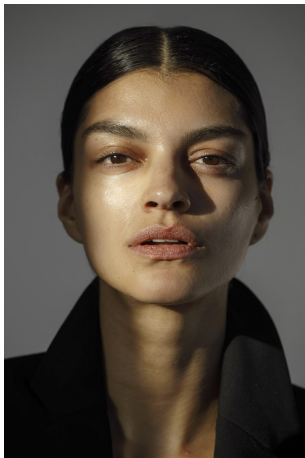

Bianca Redmerski    Height 5'9" | 175cm    Bust 32" | 81cm    Waist 24" | 61cm    Hips 35" | 89cm  
 Dress 2 US | 32 EU    Shoe 8 US | 39 EU    Hair Brown    Eyes Brown

Bianca Redmerski Height 5'9" | 175cm Bust 32" | 81cm Waist 24" | 61cm Hips 35" | 89cm  
Dress 2 US | 32 EU Shoe 8 US | 39 EU Hair Brown Eyes Brown