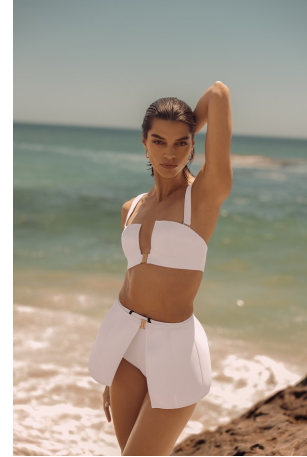

Bianca Redmerski Height 5'9" | 175cm Bust 32" | 81cm Waist 24" | 61cm Hips 35" | 89cm
 Dress 2 US | 32 EU Shoe 8 US | 39 EU Hair Brown Eyes Brown

Bianca Redmerski Height 5'9" | 175cm Bust 32" | 81cm Waist 24" | 61cm Hips 35" | 89cm
Dress 2 US | 32 EU Shoe 8 US | 39 EU Hair Brown Eyes Brown

Bianca Redmerski Height 5'9" | 175cm Bust 32" | 81cm Waist 24" | 61cm Hips 35" | 89cm
Dress 2 US | 32 EU Shoe 8 US | 39 EU Hair Brown Eyes Brown