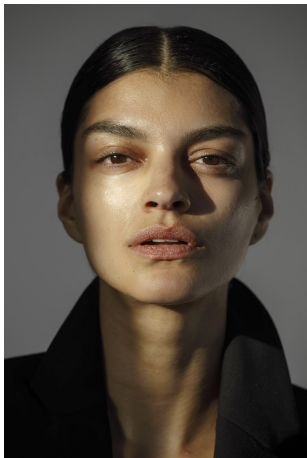

Bianca Redmerski Height 5'9" | 175cm Bust 32" | 81cm Waist 24" | 61cm Hips 35" | 89cm
 Dress 2 US | 32 EU Shoe 8 US | 39 EU Hair Brown Eyes Brown

Bianca Redmerski Height 5'9" | 175cm Bust 32" | 81cm Waist 24" | 61cm Hips 35" | 89cm
Dress 2 US | 32 EU Shoe 8 US | 39 EU Hair Brown Eyes Brown