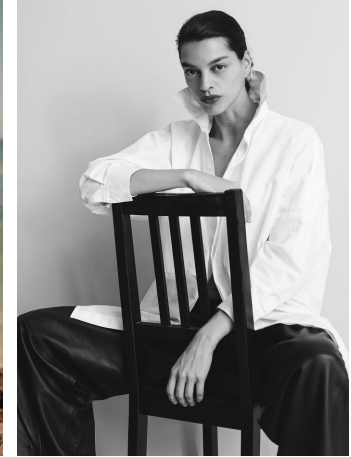

Bianca Redmerski    Height 5'9" | 175cm    Bust 32" | 81cm    Waist 24" | 61cm    Hips 35" | 89cm  
 Dress 2 US | 32 EU    Shoe 8 US | 39 EU    Hair Brown    Eyes Brown

Bianca Redmerski Height 5'9" | 175cm Bust 32" | 81cm Waist 24" | 61cm Hips 35" | 89cm  
Dress 2 US | 32 EU Shoe 8 US | 39 EU Hair Brown Eyes Brown