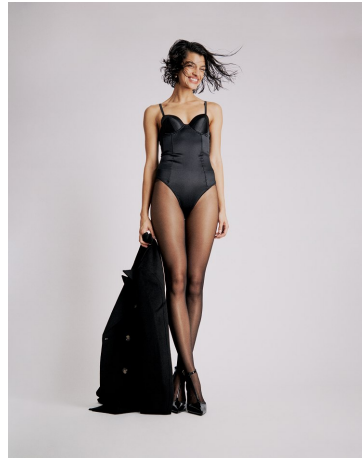

Bianca Redmerski    Height 5'9" | 175cm    Bust 32" | 81cm    Waist 24" | 61cm    Hips 35" | 89cm  
 Dress 2 US | 32 EU    Shoe 8 US | 39 EU    Hair Brown    Eyes Brown

Bianca Redmerski Height 5'9" | 175cm Bust 32" | 81cm Waist 24" | 61cm Hips 35" | 89cm  
Dress 2 US | 32 EU Shoe 8 US | 39 EU Hair Brown Eyes Brown

Bianca Redmerski   Height 5'9" | 175cm   Bust 32" | 81cm   Waist 24" | 61cm   Hips 35" | 89cm  
Dress 2 US | 32 EU   Shoe 8 US | 39 EU   Hair Brown   Eyes Brown