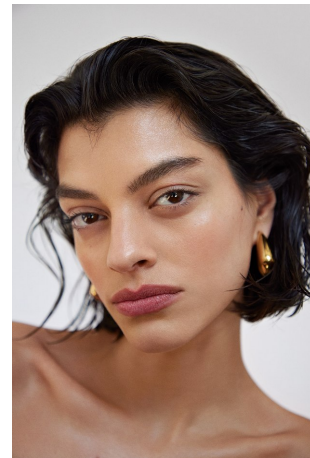

Bianca Redmerski Height 5'9" | 175cm Bust 32" | 81cm Waist 24" | 61cm Hips 35" | 89cm
 Dress 2 US | 32 EU Shoe 8 US | 39 EU Hair Brown Eyes Brown

Bianca Redmerski Height 5'9" | 175cm Bust 32" | 81cm Waist 24" | 61cm Hips 35" | 89cm
Dress 2 US | 32 EU Shoe 8 US | 39 EU Hair Brown Eyes Brown