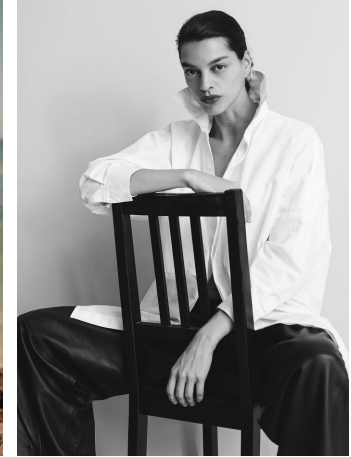

Bianca Redmerski Height 5'9" | 175cm Bust 32" | 81cm Waist 24" | 61cm Hips 35" | 89cm
 Dress 2 US | 32 EU Shoe 8 US | 39 EU Hair Brown Eyes Brown

Bianca Redmerski Height 5'9" | 175cm Bust 32" | 81cm Waist 24" | 61cm Hips 35" | 89cm
Dress 2 US | 32 EU Shoe 8 US | 39 EU Hair Brown Eyes Brown