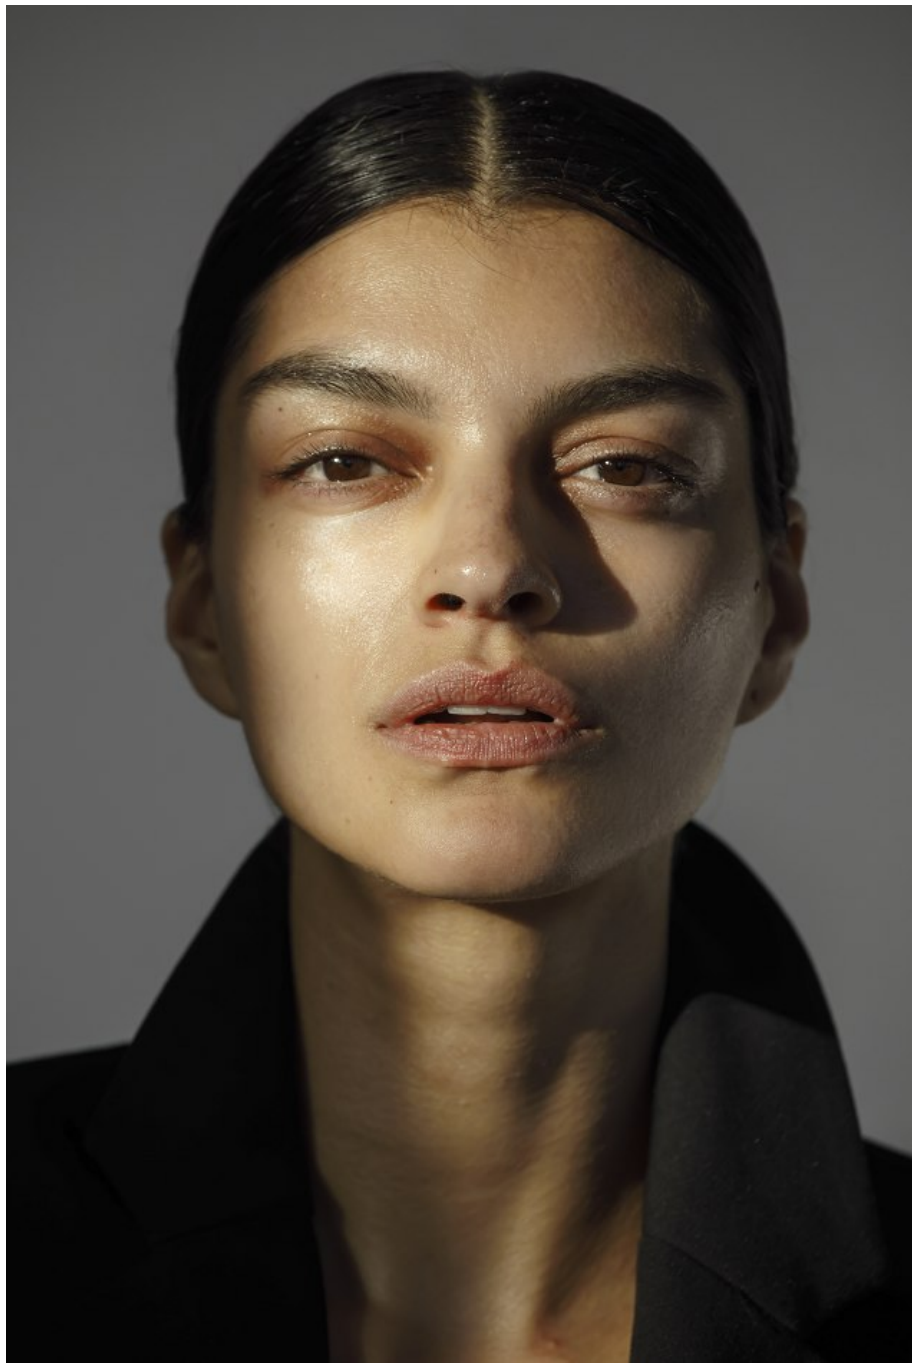

Bianca Redmerski Height 5'9" | 175cm Bust 32" | 81cm Waist 24" | 61cm Hips 35" | 89cm
Dress 2 US | 32 EU Shoe 8 US | 39 EU Hair Brown Eyes Brown